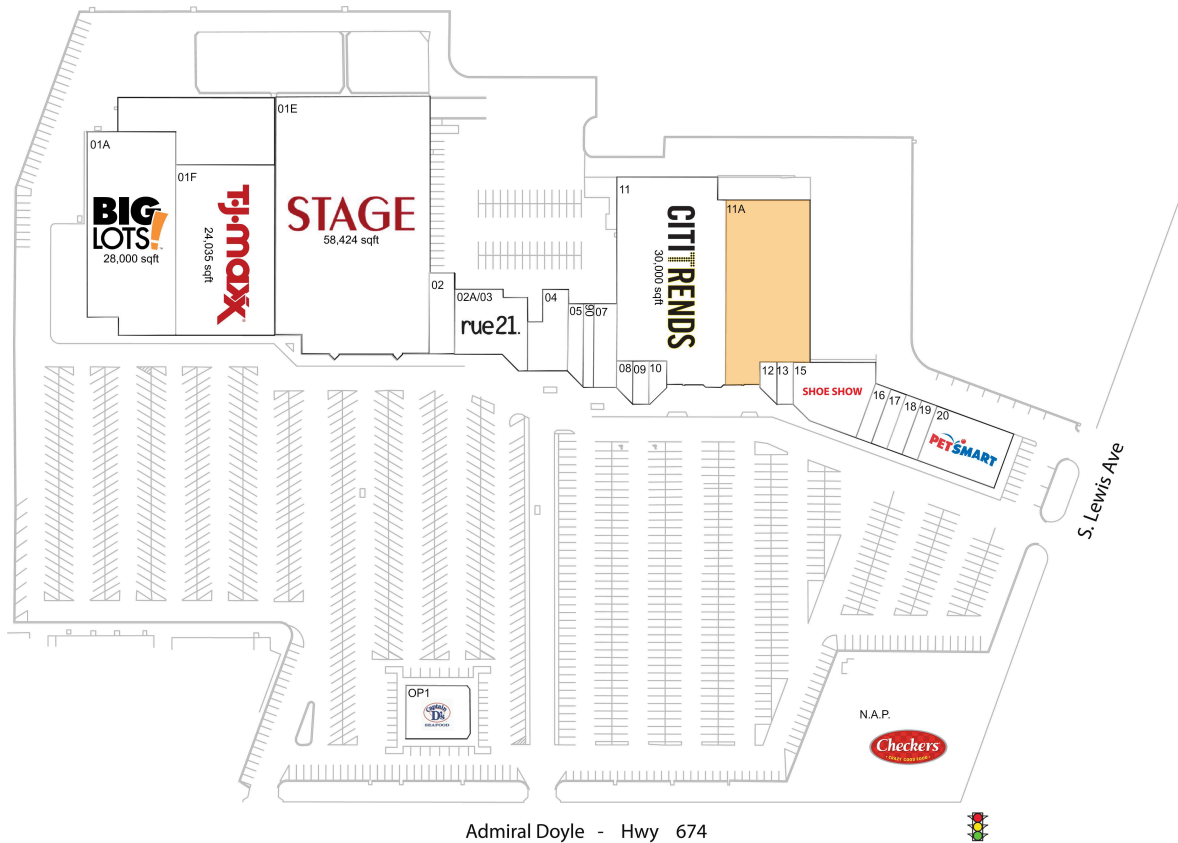

Lagniappe Village

11A AVAILABLE	19,914 SF	08 Go Metro	800 SF
N.A.P. Checkers		09 Style America	1,000 SF
OP1 Captain D's	1,994 SF	10 Cricket	800 SF
01A Big Lots	28,000 SF	11 Citi Trends	30,000 SF
01E Stage Stores	58,424 SF	12 LA Nails	800 SF
01F T.J. Maxx	24,035 SF	13 GNC	1,000 SF
02 All About You...Avon & Gifts	3,000 SF	15 SHOE SHOW	7,200 SF
02A/03 rue21	7,300 SF	16 Easy Money	1,400 SF
04 El Mexicano of New Iberia	4,200 SF	17 Military Recruiting	1,400 SF
05 H&R Block	1,891 SF	18 Confie Insurance Group	1,400 SF
06 Check into Cash	1,171 SF	19 Subway	1,400 SF
07 All About You...Avon & Gifts	2,936 SF	20 PetSmart	7,036 SF