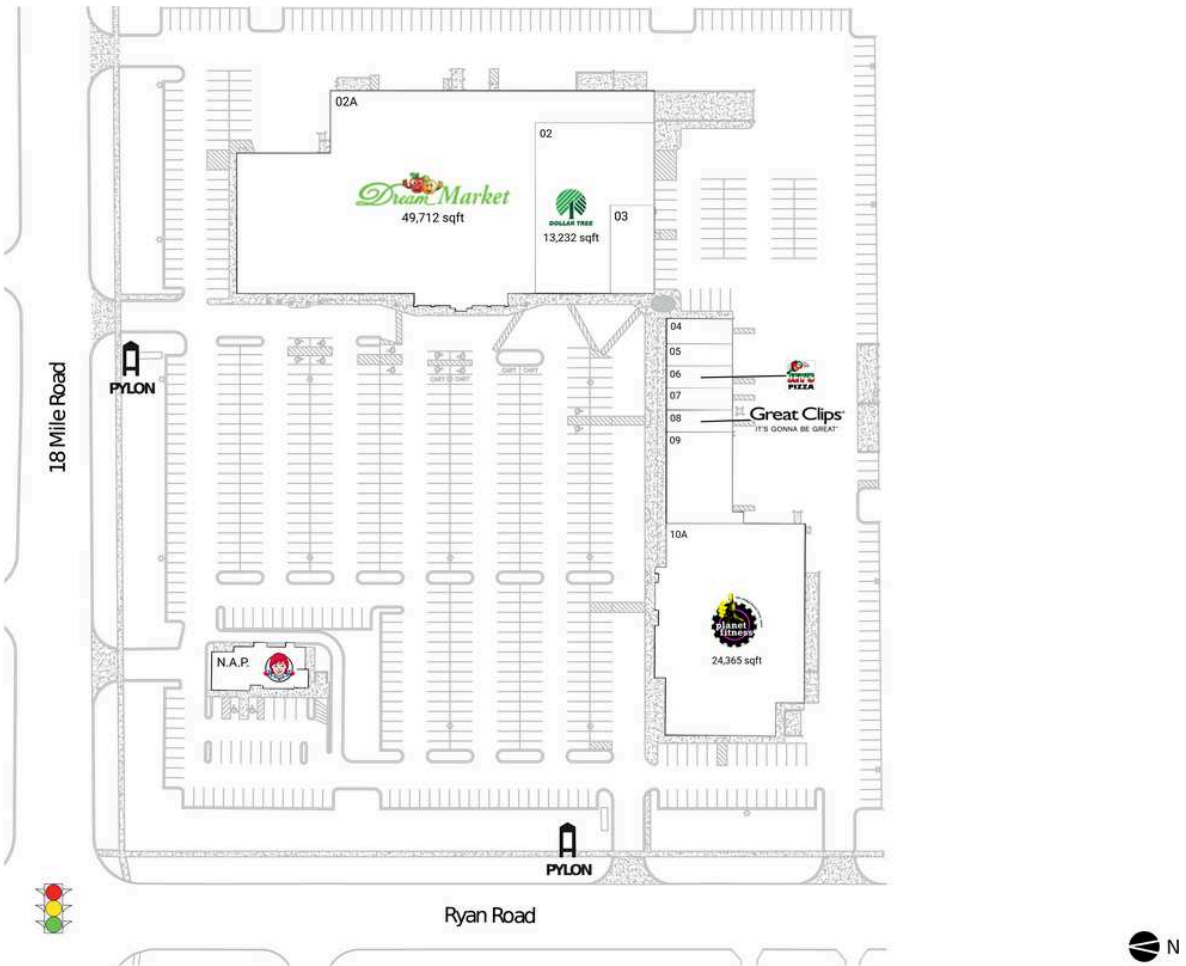

# 18 Ryan

N.A.P. Wendy's		06 Jet's Pizza	1,200 SF
02 Dollar Tree	13,232 SF	07 Beauty Kingdom	1,200 SF
02A Dream Market	49,712 SF	08 Great Clips	1,200 SF
03 Park Avenue Cleaner	3,165 SF	09 Casper Burger & Escalope & Coco Lava	4,930 SF
04 Five Star Nails	1,360 SF	10A Planet Fitness	24,365 SF
05 Juice Time & Papa Kunafa	1,200 SF		