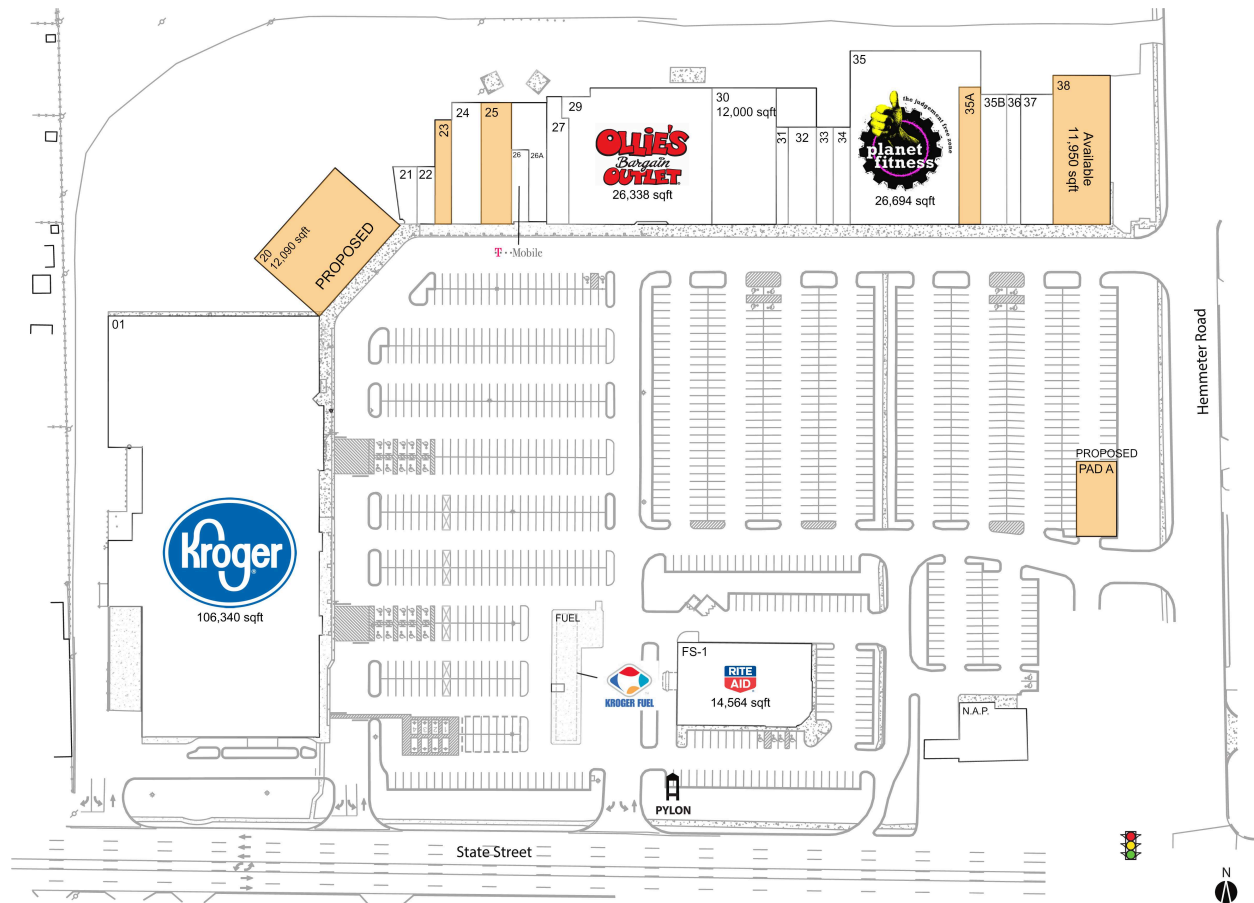

# Green Acres

<b>23 AVAILABLE</b>	2,350 SF	26 T-Mobile	1,325 SF
<b>35A AVAILABLE</b>	3,959 SF	26A Medical Weight Loss Clinic	1,962 SF
<b>25 AVAILABLE</b>	4,900 SF	27 Renue Physical Therapy	3,562 SF
<b>38 AVAILABLE</b>	11,950 SF	29 Ollie's Bargain Outlet	26,338 SF
<b>20 AVAILABLE</b>	12,090 SF	30 CSL Plasma	12,000 SF
<b>PAD A AVAILABLE</b>	43,560 SF	31 Nice Nails	1,500 SF
FS-1 Rite Aid	14,564 SF	32 Advanced Wireless PCS	3,000 SF
FUEL Kroger Fuel Center		33 Good Times Pizza	2,200 SF
N.A.P. Saginaw Medical Federal Credit Union		34 The UPS Store	2,300 SF
01 Kroger	106,340 SF	35 Planet Fitness	26,694 SF
21 Little Koi	1,329 SF	35B Wild Bill's Tobacco	4,381 SF
22 Great Clips	1,250 SF	36 H&R Block	2,430 SF
24 Shahi Indian Cuisine	4,900 SF	37 Daddy's Rich Bitz Boutique	4,951 SF