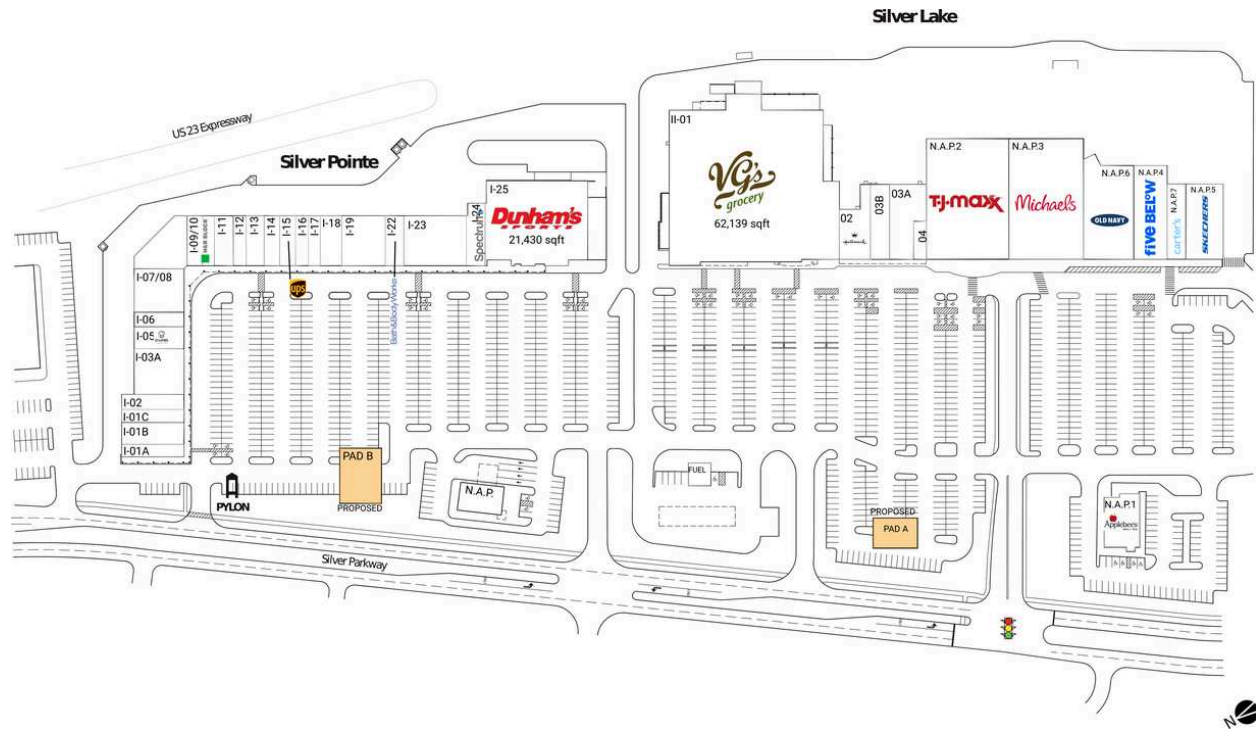

Silver Pointe Shopping Center - Combined

FUEL VG's Fuel		I-15 The UPS Store	2,000 SF
I-01A Family Orthopedic PT	3,500 SF	I-16 GNC	1,600 SF
I-01B Family Orthopedic	2,000 SF	I-17 State Farm	1,600 SF
I-01C Tenfold BJJ	2,090 SF	I-18 Hippo's Chicken, Ribs & Pizza	2,800 SF
I-02 A Joyful Noise Music Studio	2,500 SF	I-19 Sola Salon Studios	5,642 SF
I-03A La Marsa Mediterranean Cuisine	4,982 SF	I-22 Bath & Body Works	2,358 SF
I-05 Crumbl Cookies	3,018 SF	I-23 Magoo's Pet Outlet	8,000 SF
I-06 Fenton Paint Center	2,000 SF	I-24 Spectrum	2,941 SF
I-07/08 Leisure Works	5,868 SF	I-25 Dunham's Sports	21,430 SF
I-09/10 H&R Block	3,485 SF	II-01 VG's Grocery	62,139 SF
I-11 Painting with a Twist	2,400 SF	N.A.P.1 Applebee's	
I-12 Sally Beauty Supply	1,600 SF	N.A.P.2 T.J. Maxx	
I-13 Sleep Well	2,400 SF	N.A.P.3 Michaels	
I-14 Fenton Flowers & Gifts	2,000 SF	N.A.P.4 Five Below	

Silver Pointe Shopping Center - Combined

N.A.P.5 SKECHERS	02 Hallmark	4,363 SF
N.A.P.6 Old Navy	03A Gilk's	7,200 SF
N.A.P.7 Carter's	03B Pro Nails	2,400 SF
PAD A AVAILABLE	04 American Associates Realtors	1,200 SF
PAD B AVAILABLE		