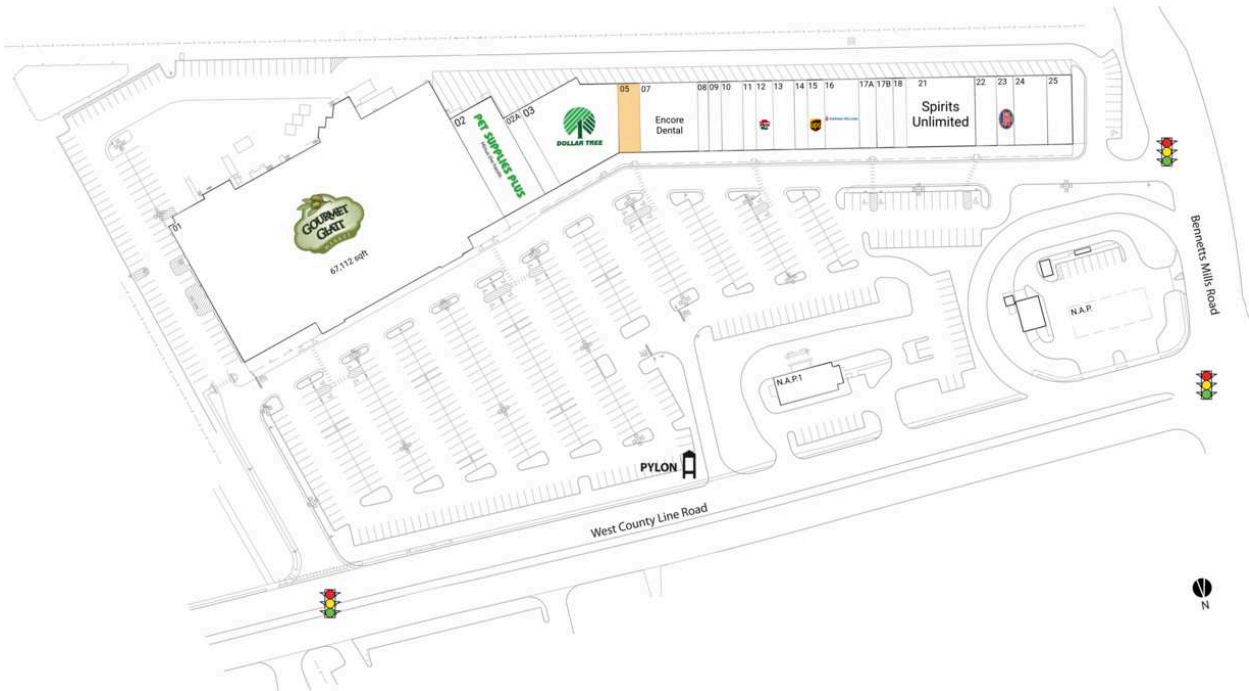

# Bennetts Mills Plaza

N.A.P. Gas		13 Shore Thing Wireless	2,000 SF
N.A.P.1 Bank		14 Jackson Nails	1,200 SF
01 Gourmet Glatt Supermarket	67,112 SF	15 The UPS Store	1,600 SF
02 Pet Supplies Plus	6,744 SF	16 Sherwin-Williams	3,200 SF
02A Paragon Flooring	2,040 SF	17A Realty One Group, Showcase	1,600 SF
03 Dollar Tree	8,720 SF	17B Moonstruck Hair Co.	1,600 SF
<b>05 AVAILABLE</b>	2,000 SF	18 April Showers Florist	1,200 SF
07 Encore Dental	5,400 SF	21 Spirits Unlimited	6,400 SF
08 Chicken & More	1,400 SF	22 New Friendly Chin Wong	2,000 SF
09 Hybrid Combat Karate	1,200 SF	23 Jersey Mike's Subs	1,600 SF
10 Cinco De Mayo Restaurant	2,000 SF	24 Say Cheez	3,081 SF
11 Crestwood Jewelers	1,200 SF	25 County Line Veterinary Hospital	2,333 SF
12 Pizza Hut	1,600 SF		