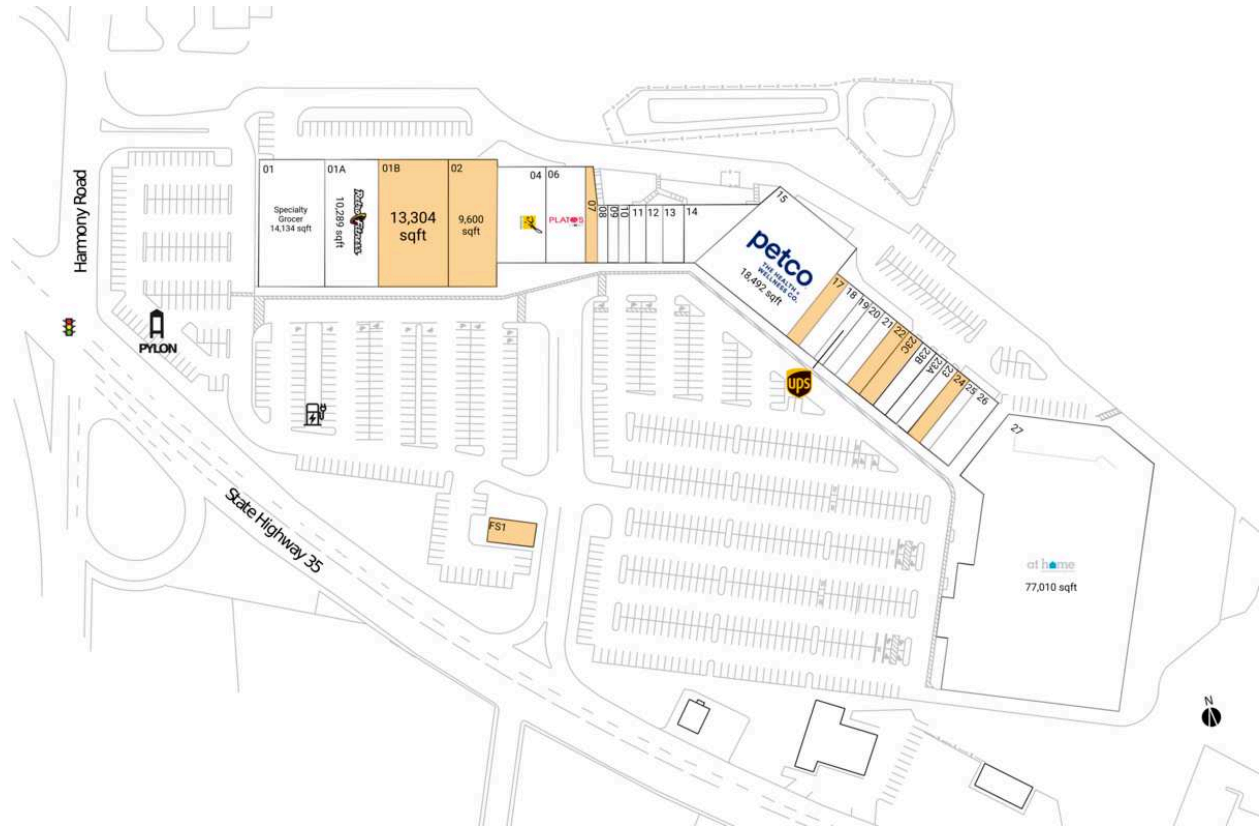

# Middletown Plaza

<b>AVAILABLE</b>		13 Rose Nails & Spa	1,950 SF
<b>FS1 AVAILABLE</b>	2,600 SF	14 Colonial American Bank	3,241 SF
01 Specialty Grocer	14,134 SF	15 Petco	18,492 SF
01A Retro Fitness	10,289 SF	<b>17 AVAILABLE</b>	2,000 SF
<b>01B AVAILABLE</b>	13,304 SF	18 MassageLuxe Spa	2,500 SF
<b>02 AVAILABLE</b>	9,600 SF	19 The UPS Store	1,500 SF
04 Salons by JC	8,400 SF	20 Meemom's Kitchen	2,000 SF
06 Plato's Closet	4,200 SF	21 Satori Academy of Martial Arts	2,000 SF
<b>07 AVAILABLE</b>	1,800 SF	<b>22 AVAILABLE</b>	2,000 SF
08 Harmony Cleaners	975 SF	23 Frutta Bowls	1,988 SF
09 Revo Hair Salon	975 SF	23A Club Pilates	1,988 SF
10 Tai Hing Resturant	996 SF	23B Takumi Japanese Restaurant	2,500 SF
11 European Wax Center	1,550 SF	<b>23C AVAILABLE</b>	1,524 SF
12 Haldi Chowk Authentic Indian Cuisine	1,550 SF	<b>24 AVAILABLE</b>	2,000 SF

# Middletown Plaza

---

25 Jersey Shore Supplements	1,500 SF	27 At Home	77,010 SF
26 Affinity Federal Credit Union	2,000 SF		