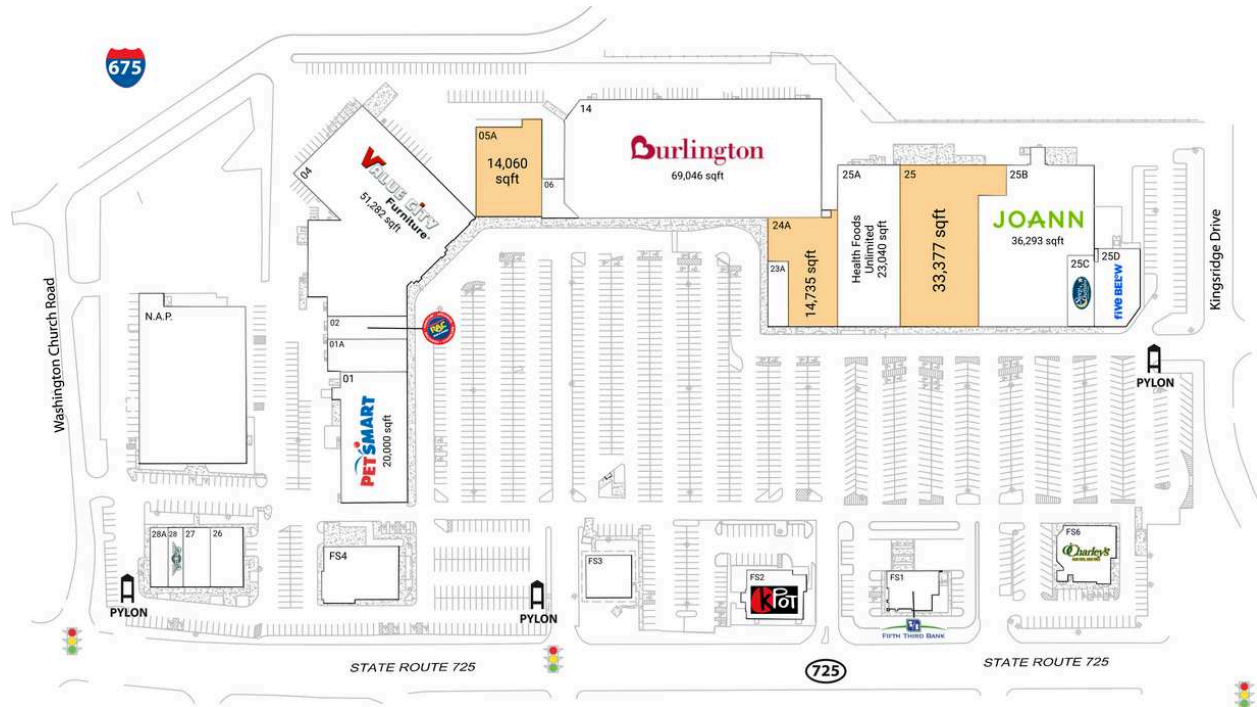

South Towne Centre

FS1 Fifth Third Bank	4,200 SF	14 Burlington	69,046 SF
FS2 KPot Korean BBQ & Hot Pot	6,500 SF	23A Scrubs & Beyond	3,106 SF
FS3 Sake Restaurant	4,573 SF	24A AVAILABLE	14,735 SF
FS4 El Toro Mexican Bar & Grill	8,300 SF	25 AVAILABLE	33,377 SF
FS6 O'Charley's	7,470 SF	25A Health Foods Unlimited	23,040 SF
N.A.P. The Salvation Army		25B JOANN Fabric and Craft Stores	36,293 SF
01 PetSmart	20,000 SF	25C Sleep Outfitters	4,380 SF
01A Luxury Nail Spa	6,400 SF	25D Five Below	8,095 SF
02 Rent-A-Center	4,200 SF	26 NovaCare Rehabilitation	4,550 SF
04 Value City Furniture	51,282 SF	27 Fu Mon Lau Bistro	3,731 SF
05A AVAILABLE	14,060 SF	28 Wingstop	2,124 SF
06 MJ Jewelers	2,122 SF	28A Carefirst Urgent Care	2,430 SF