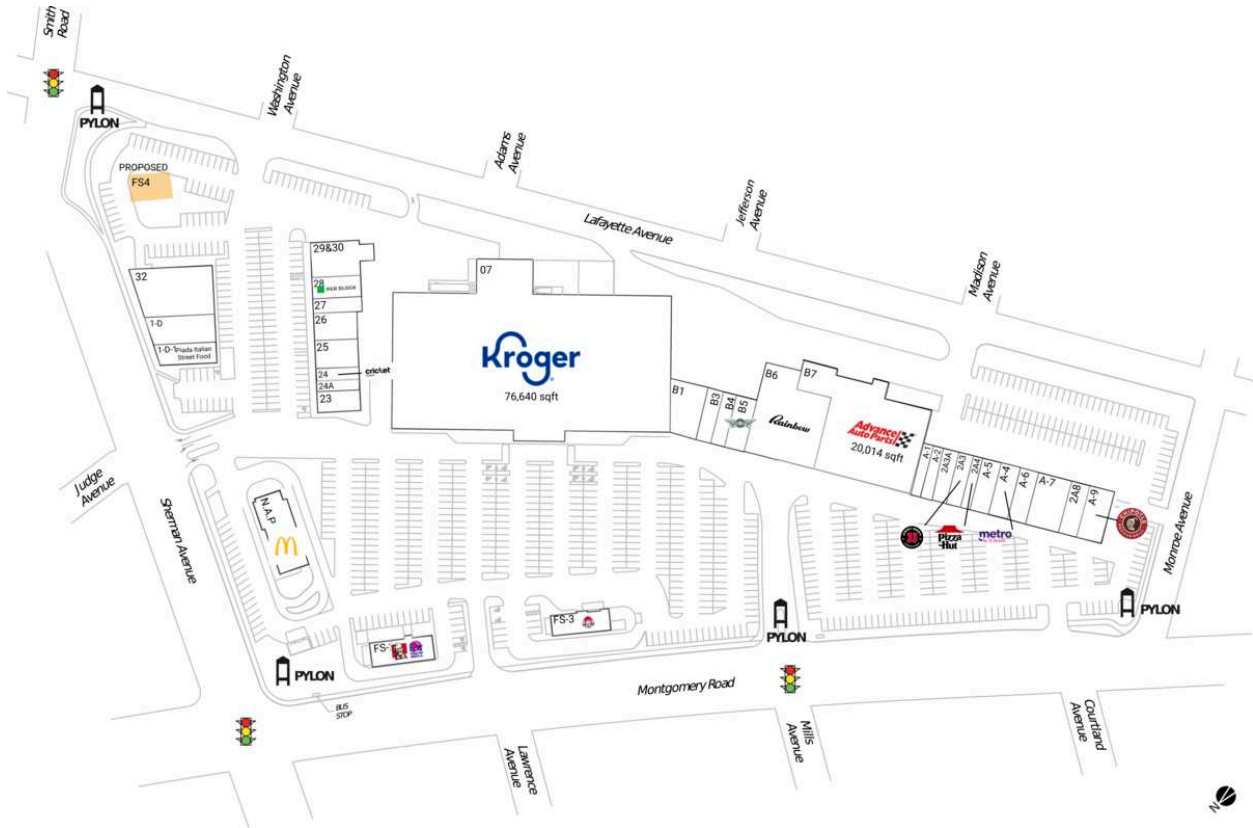

Surrey Square

A-1 Bank of America	1,067 SF	FS-3 Wendy's	3,180 SF
A-2 Murray Brothers Candy	1,125 SF	FS4 AVAILABLE	
A-4 Metro by T-Mobile	2,250 SF	N.A.P McDonald's	
A-5 Dickey's Barbecue Pit	2,250 SF	1-D DTLR, INC	3,544 SF
A-6 Double Dragon	1,425 SF	1-D-1 Piada Italian Street Food	2,785 SF
A-7 Cancun Mexican	3,600 SF	2A3 Jimmy John's	1,470 SF
A-9 Chipotle Mexican Grill	2,625 SF	2A3A Lee Nails	1,865 SF
B1 Mint Dentistry	3,298 SF	2A4 Pizza Hut	1,163 SF
B3 Sally Beauty Supply	1,500 SF	2A8 Norwood Urgent Care	1,925 SF
B4 FusaBowl	1,944 SF	07 Kroger	76,640 SF
B5 Wingstop	2,137 SF	23 Ohio Bureau of Motor Vehicles	1,731 SF
B6 Rainbow	12,477 SF	24 Cricket	1,157 SF
B7 Advance Auto Parts	20,014 SF	24A Fine Eyebrows	951 SF
FS-2 KFC/Taco Bell	4,476 SF	25 Express Pros	2,460 SF

Surrey Square

26 Lefty's Tobacco Plus	2,460 SF	29&30 Skyline Chili of Surrey Square	3,577 SF
27 Subway	1,338 SF	32 City Limits 24 Hour Laundry	6,586 SF
28 H&R Block	2,120 SF		