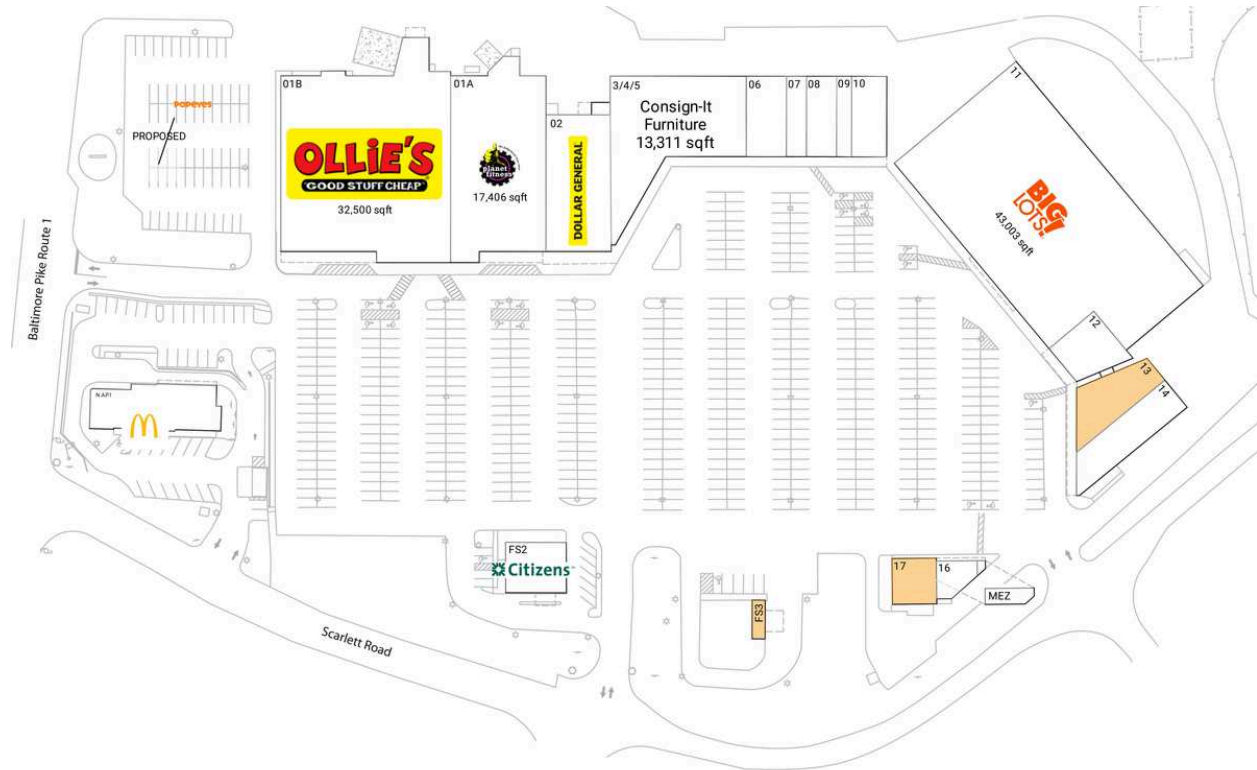

# New Garden Center

FS2 Citizens Bank	3,000 SF	07 Magic Shears Salon	1,600 SF
<b>FS3 AVAILABLE</b>	500 SF	08 T & L Nails & Spa	2,400 SF
MEZ AI Jusant Travel	854 SF	09 Metro by T-Mobile	1,200 SF
N.A.P.1 McDonald's		10 Sneaker Den	2,800 SF
PAD Popeyes	2,454 SF	11 Big Lots	43,003 SF
01A Planet Fitness	17,406 SF	12 Wings For Success	2,956 SF
01B Ollie's	32,500 SF	<b>13 AVAILABLE</b>	3,872 SF
02 Dollar General	8,640 SF	14 Hong Kong Buffet	4,449 SF
3/4/5 Consign-It Furniture	13,311 SF	16 Fox's Pizza Den	1,255 SF
06 El Terre GTO Regional Mexican Food	3,200 SF	<b>17 AVAILABLE</b>	1,974 SF