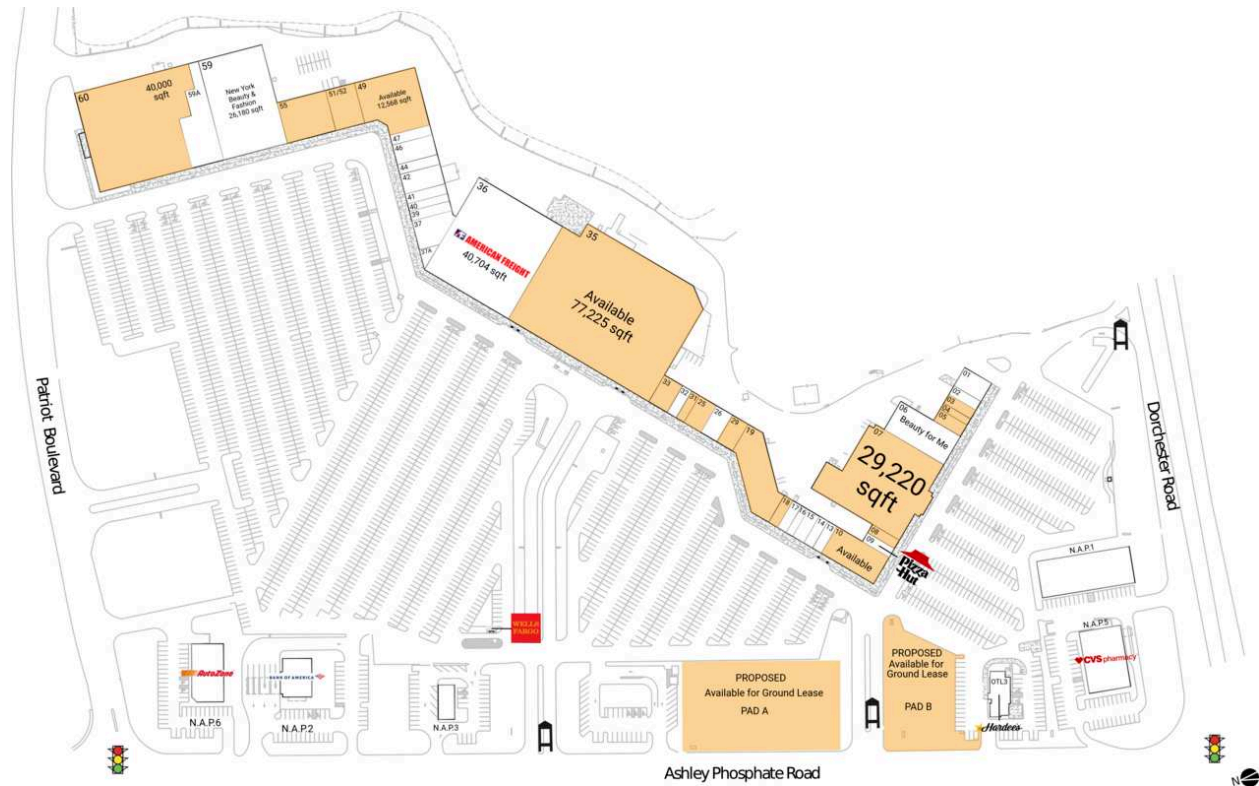

Festival Centre - North Charleston

N.A.P.1 Park's Auto Supply		06 Beauty for Me	8,780 SF
N.A.P.2 Bank of America		07 AVAILABLE	29,220 SF
N.A.P.3 Mexican Restaurant		08 AVAILABLE	1,227 SF
N.A.P.5 CVS/pharmacy		09 Pizza Hut	1,227 SF
N.A.P.6 AutoZone		10 AVAILABLE	7,320 SF
OTL3 Hardee's	3,434 SF	13 LaLa's Boutique	1,227 SF
OUTL Wells Fargo		14 The Studio	1,227 SF
PAD A AVAILABLE		15 Advance America	1,554 SF
PAD B AVAILABLE		16 The Mint of Charleston	900 SF
01 Neighborhood Tap House	2,515 SF	17 Diamondcutz Barber	1,227 SF
02 Ocean City Restaurant	1,227 SF	18 AVAILABLE	1,227 SF
03 AVAILABLE	1,227 SF	19 AVAILABLE	8,653 SF
04 AVAILABLE	1,227 SF	25 AVAILABLE	2,400 SF
05 AVAILABLE	1,227 SF	26 B.O.L.D. & Co.	3,562 SF

Festival Centre - North Charleston

29 AVAILABLE	2,279 SF	42 In God's Care	3,254 SF
31 AVAILABLE	975 SF	44 Hair Depot	1,627 SF
32 El Rodeo	1,633 SF	46 Charleston Revival Tabernacle	3,254 SF
33 AVAILABLE	2,300 SF	47 Blush and Brush Spa	1,627 SF
35 AVAILABLE	77,225 SF	49 AVAILABLE	12,568 SF
36 American Freight Furniture	40,704 SF	51/52 AVAILABLE	4,881 SF
37 Iglesia de Dios Nuevo Comienzo	3,254 SF	55 AVAILABLE	8,165 SF
37A XO Hookah Lounge	805 SF	59 New York Beauty & Fashion	26,180 SF
39 Prince Palace	1,627 SF	59A Hot Pot 999	9,500 SF
40 Palmetto Training	1,254 SF	60 AVAILABLE	40,000 SF
41 Max Tax	1,627 SF		