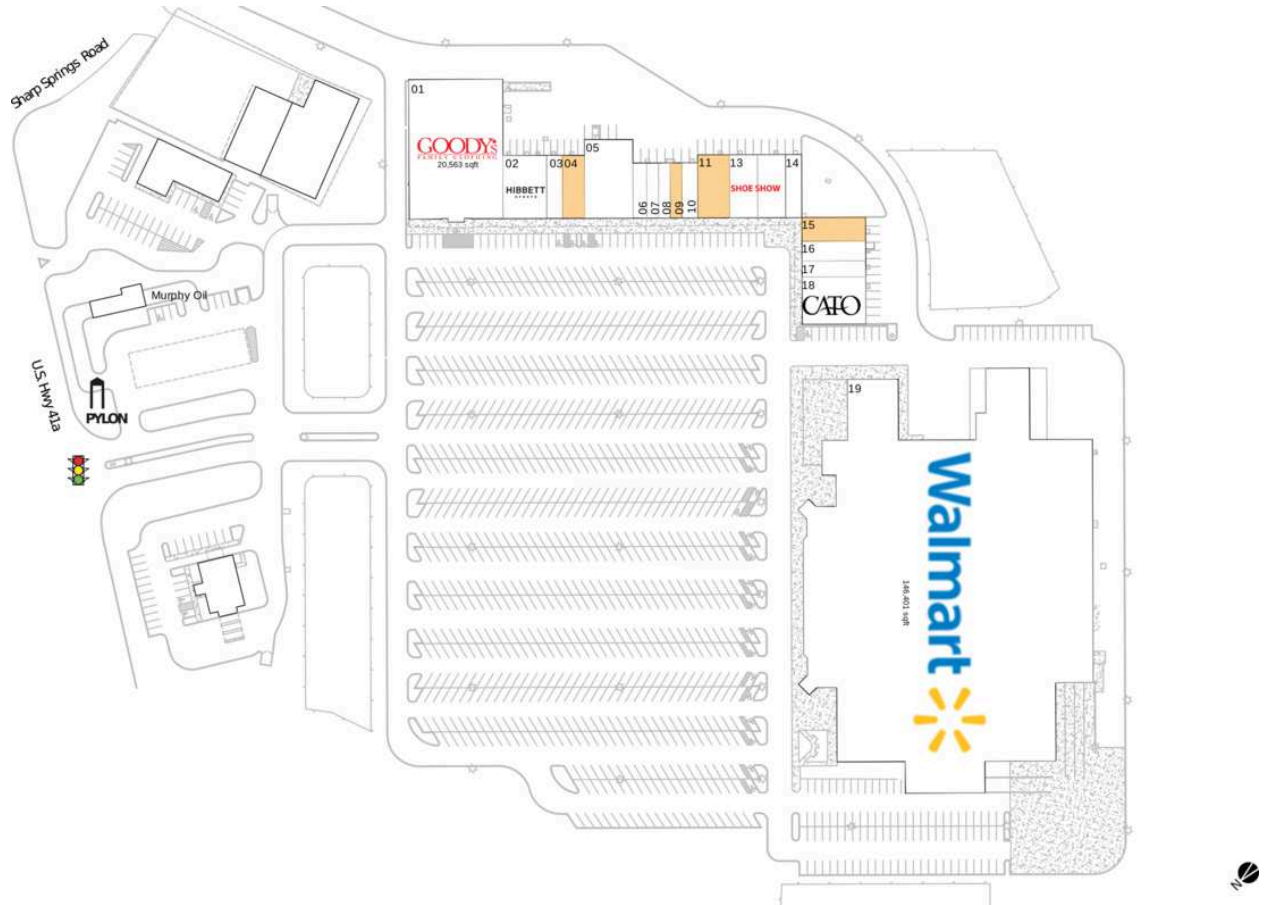

Merchant's Central

N.A.P Treasured Collectibles		10 GNC	1,400 SF
01 Goody's	20,563 SF	11 AVAILABLE	3,200 SF
02 Hibbett Sports	4,399 SF	13 SHOE SHOW	5,600 SF
03 1st Franklin Financial	1,600 SF	14 Sally Beauty Supply	1,600 SF
04 AVAILABLE	2,185 SF	15 AVAILABLE	2,400 SF
05 China Super Buffet	6,000 SF	16 Rafael's Italian Restaurant	2,000 SF
06 Cricket	1,225 SF	17 Mariner Finance	1,600 SF
07 Great Clips	1,050 SF	18 Cato	4,800 SF
08 Nail Salon	1,050 SF	19 Walmart	146,401 SF
09 AVAILABLE	1,050 SF		