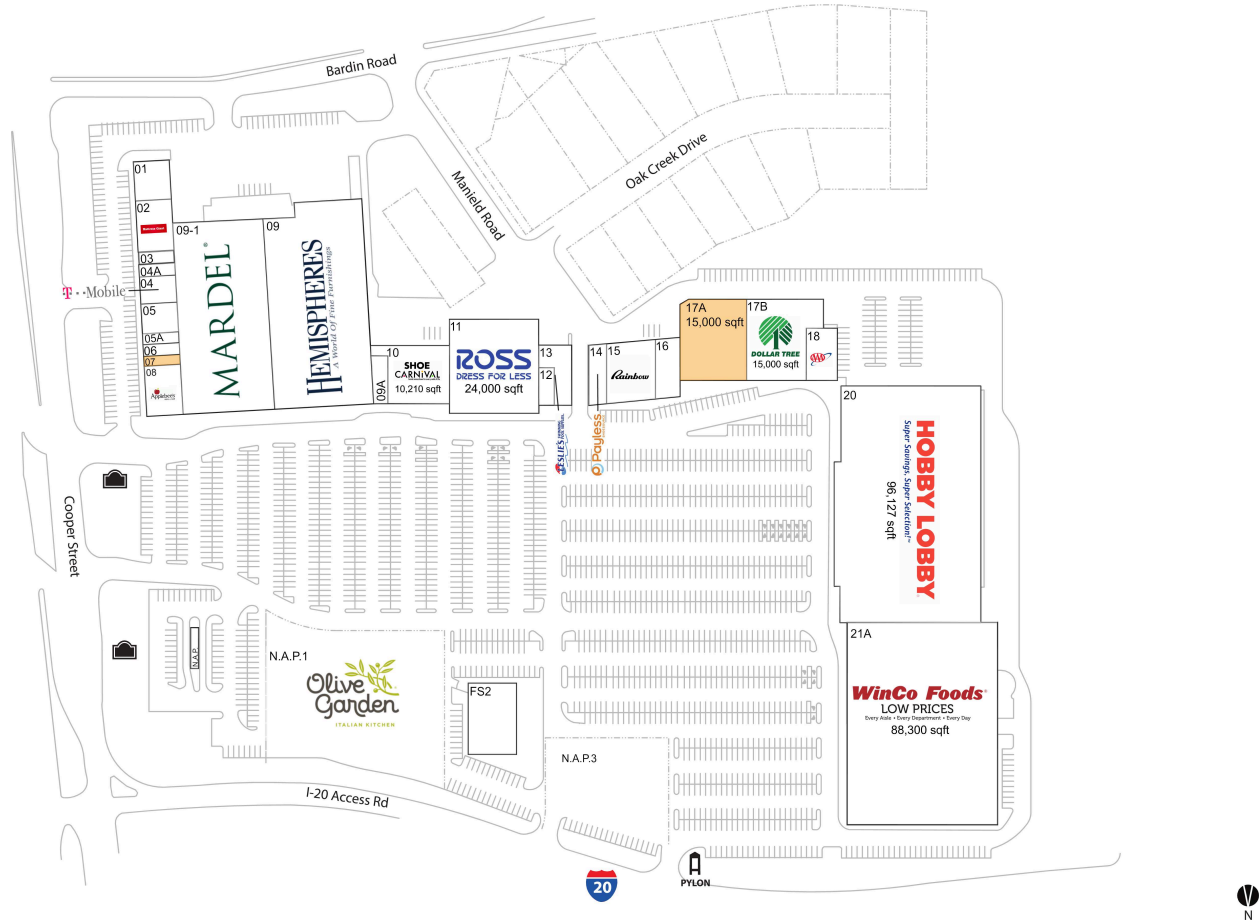

Bardin Place Center

07 AVAILABLE	1,020 SF	08 Applebee's	5,200 SF
17A AVAILABLE	15,000 SF	09 Hemispheres	53,964 SF
FS2 Chamas Do Brazil	9,500 SF	09-1 Mardel	53,963 SF
N.A.P. Burger Street		09A Game Over Video Games	2,864 SF
N.A.P.1 Olive Garden		10 Shoe Carnival	10,210 SF
N.A.P.3 El Fenix		11 Ross Dress for Less	24,000 SF
01 Ninja Ramen and Royal Tea House	3,997 SF	12 Quickset Jewelry Repair	1,490 SF
02 Mattress Giant	5,250 SF	13 Leslie's Swimming Pool Supplies	4,038 SF
03 Oreck	1,320 SF	14 Payless ShoeSource	3,017 SF
04 T-Mobile	2,800 SF	15 Rainbow	8,416 SF
04A Good Feet	1,250 SF	16 Ninja Sushi	3,800 SF
05 Horizon Dental Center	3,000 SF	17B Dollar Tree	15,000 SF
05A Glam India Beauty Salon	1,200 SF	18 AAA	4,624 SF
06 Baskin-Robbins	1,200 SF	20 Hobby Lobby	96,127 SF

Bardin Place Center

21A WinCo Foods

88,300 SF