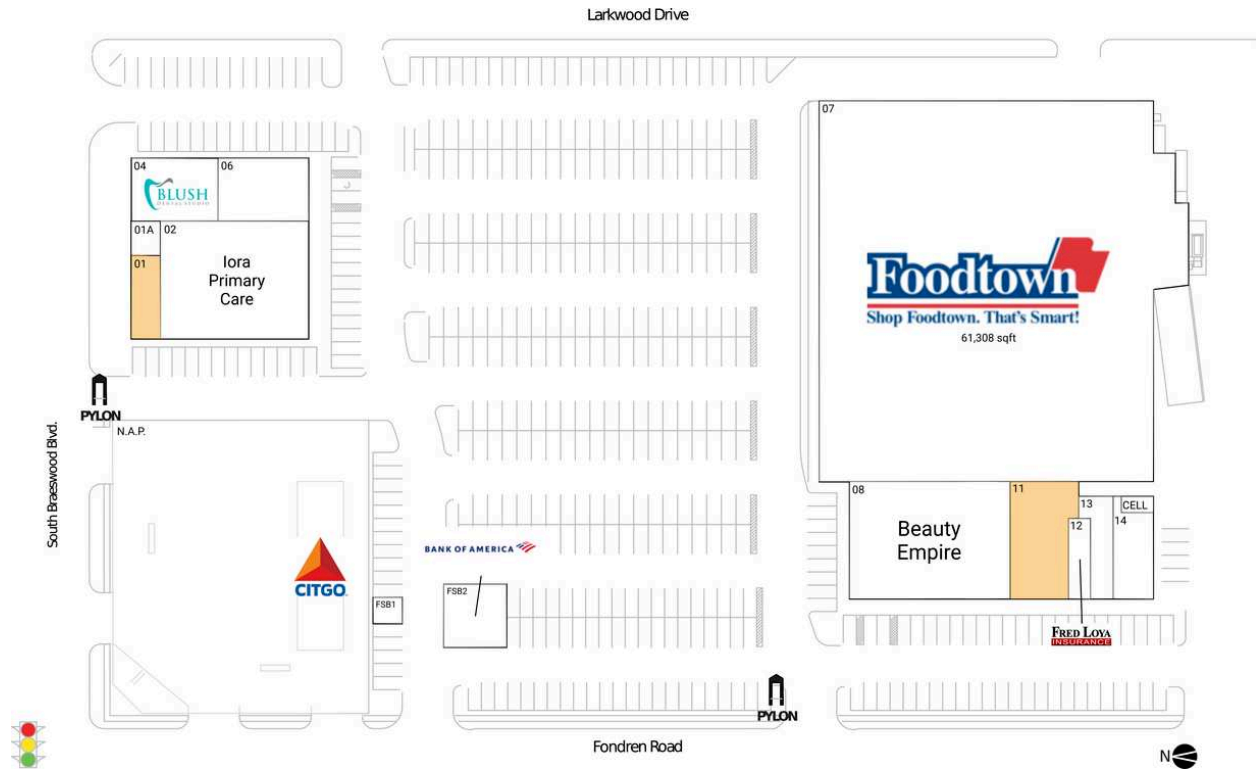

# Braesgate

CELL New Cingular Wireless	288 SF	06 MG Yabera	2,502 SF
FSB1 Watermill Express	250 SF	07 Food Town	61,308 SF
FSB2 Bank of America ATM	500 SF	08 Beauty Empire	8,800 SF
N.A.P. Citgo Gas Station		<b>11 AVAILABLE</b>	3,365 SF
<b>01 AVAILABLE</b>	915 SF	12 Fred Loya Insurance	825 SF
01A Little Moo	600 SF	13 Calberts Tax Service	1,310 SF
02 Iora Primary Care	7,647 SF	14 Fork and Flavor Catering	1,648 SF
04 Blush Dental	2,462 SF		