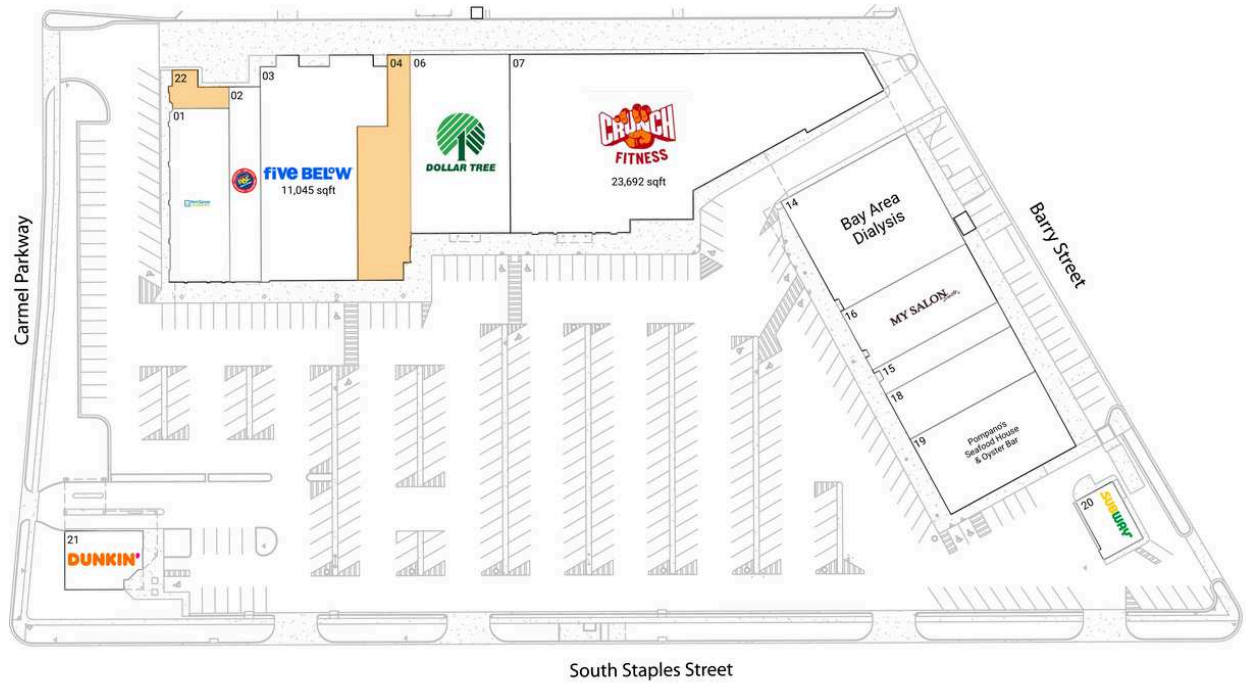

Carmel Village

01 SpinXpress	4,870 SF	15 SIGNED LEASE	2,000 SF
02 Rent-A-Center	2,224 SF	16 My Salon Suite	4,665 SF
03 Five Below	11,045 SF	18 Smile Magic of Corpus Christi	3,600 SF
04 AVAILABLE	4,000 SF	19 Pompano's Seafood House & Oyster Bar	5,900 SF
06 Dollar Tree	8,750 SF	20 Subway	1,340 SF
07 Crunch Fitness	23,692 SF	21 Dunkin'	2,100 SF
14 Bay Area Dialysis	8,800 SF	22 AVAILABLE	1,664 SF