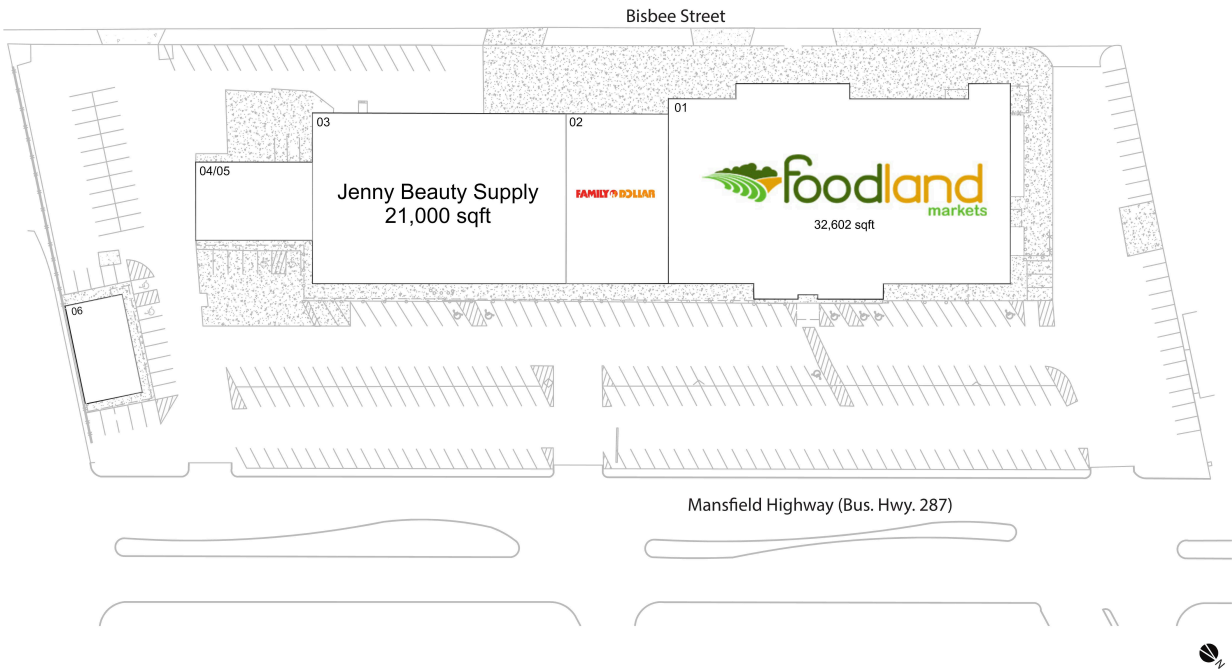

# Forest Hills Village

01 Foodland Markets	32,602 SF	04/05 Rodeo Dental	2,996 SF
02 Family Dollar	8,577 SF	06 Quick Wash	2,884 SF
03 Jenny Beauty Supply	21,000 SF		