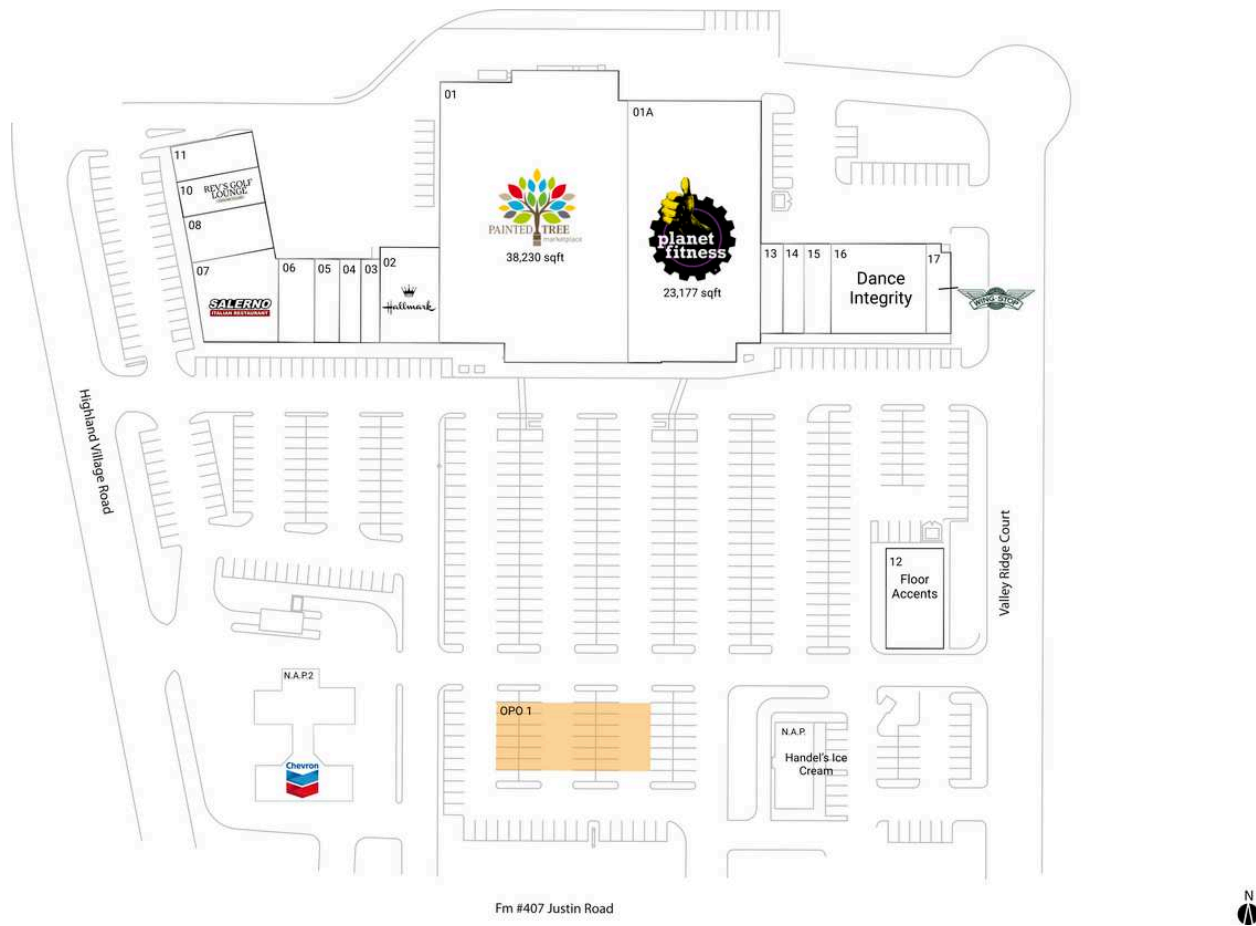

Highland Village Town Center

N.A.P. Handel's Ice Cream		07 Salernos Italian Restaurant	5,277 SF
N.A.P.2 Chevron		08 Excite! Gym & Cheer	2,418 SF
OPO 1 AVAILABLE		10 Rev's Golf Lounge	2,100 SF
01 Painted Tree Marketplace	38,230 SF	11 Custom Cleaners	2,100 SF
01A Planet Fitness	23,177 SF	12 Floor Accents	4,032 SF
02 Hallmark	4,000 SF	13 Nails2Tails Dog Grooming	1,400 SF
03 Aspire Nutrition	1,190 SF	14 Sharkey's Cuts for Kids	1,275 SF
04 Deka Lash	1,260 SF	15 Jazzercise	1,825 SF
05 Code 58	1,470 SF	16 Dance Integrity	6,000 SF
06 Rift to Reef Aquatics	2,120 SF	17 Wingstop	1,500 SF