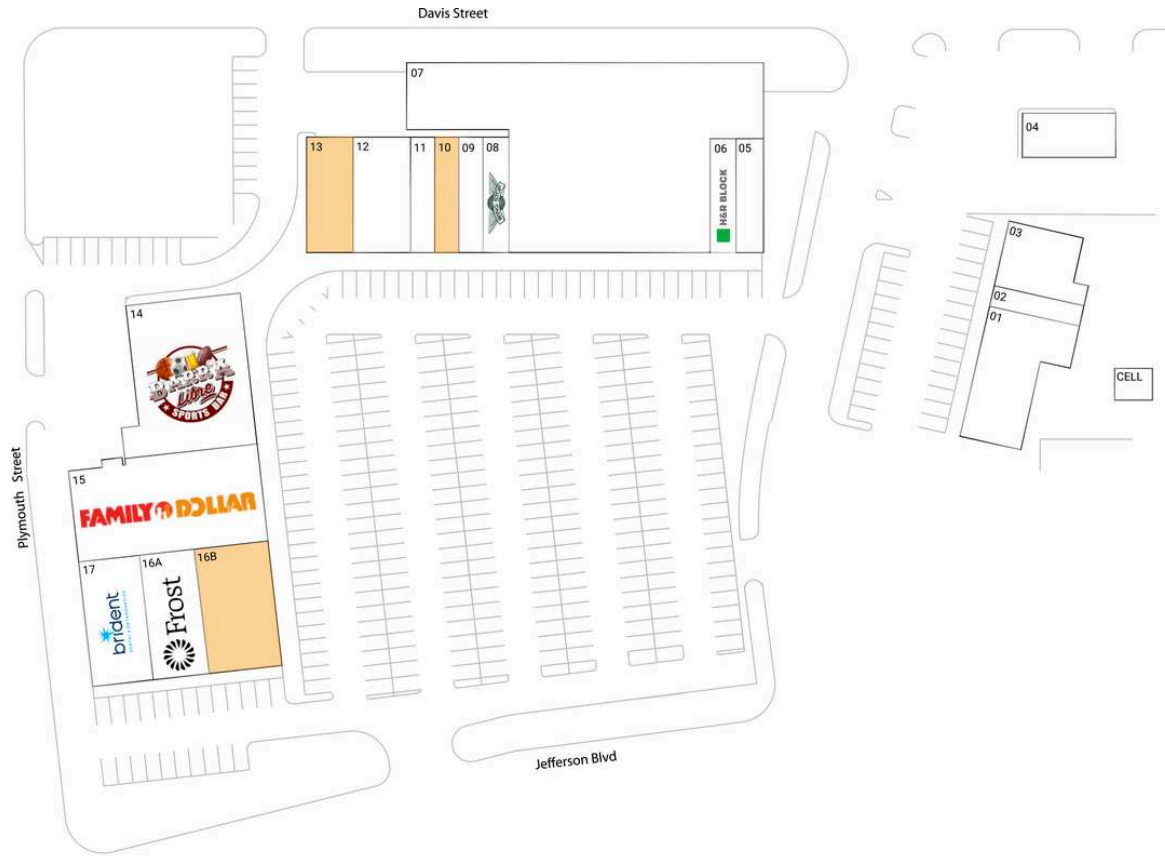

# Kessler Plaza

CELL SW Bell Mobile	1 SF	<b>10 AVAILABLE</b>	1,237 SF
01 Wash-N-Dry	4,040 SF	11 Sara's Pizza Cafe	1,190 SF
02 Elenas Beauty Salon	815 SF	12 Cervera Dance Company	2,825 SF
03 Judit Cleaners	2,300 SF	<b>13 AVAILABLE</b>	2,293 SF
04 Oak Cliff Wheel & Tire	1,900 SF	14 Barra Libre Sports Bar	7,850 SF
05 Smartfone	1,275 SF	15 Family Dollar	7,783 SF
06 H&R Block	1,275 SF	16A Frost Bank	2,640 SF
07 WellMed	21,667 SF	<b>16B AVAILABLE</b>	3,760 SF
08 Wingstop	1,275 SF	17 Brident Dental & Orthodontics	3,600 SF
09 OC Beauty Bar	1,237 SF		