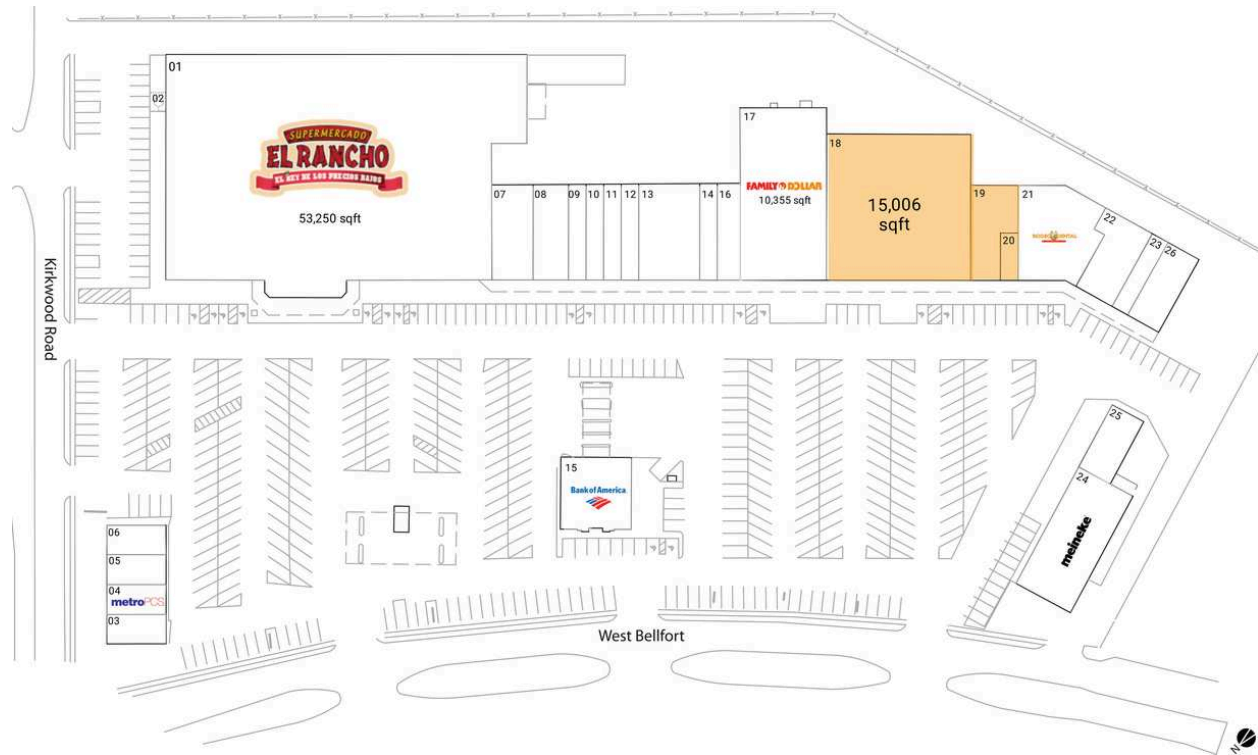

# Keegan's Meadow

01 El Rancho	53,250 SF	14 Cell Net	1,200 SF
02 Watermill Express	198 SF	15 Bank of America	3,500 SF
03 Subway	1,237 SF	16 I Heart Boba Tea and Juice Bar	1,600 SF
04 MetroPCS	1,125 SF	17 Family Dollar	10,355 SF
05 United Insurance and Services	1,125 SF	<b>18 AVAILABLE</b>	15,006 SF
06 Ace Cash Express	1,237 SF	<b>19 AVAILABLE</b>	2,600 SF
07 Avalon Liquor's	2,800 SF	<b>20 AVAILABLE</b>	600 SF
08 Keegan's Family Clinic	2,400 SF	21 Rodeo Dental and Orthodontics	5,056 SF
09 Boost Mobile	1,200 SF	22 Stafford Family Dentist	2,650 SF
10 Le's Nails	1,200 SF	23 Sicily Pizza & Pasta	1,050 SF
11 Beauty Express	1,200 SF	24 Meineke	5,609 SF
12 Tonike Postal & Tax Services	1,200 SF	25 Muffler Shop	1,800 SF
13 Speed Queen Laundry	4,000 SF	26 Parkglen Animal Clinic, P.C.	2,100 SF