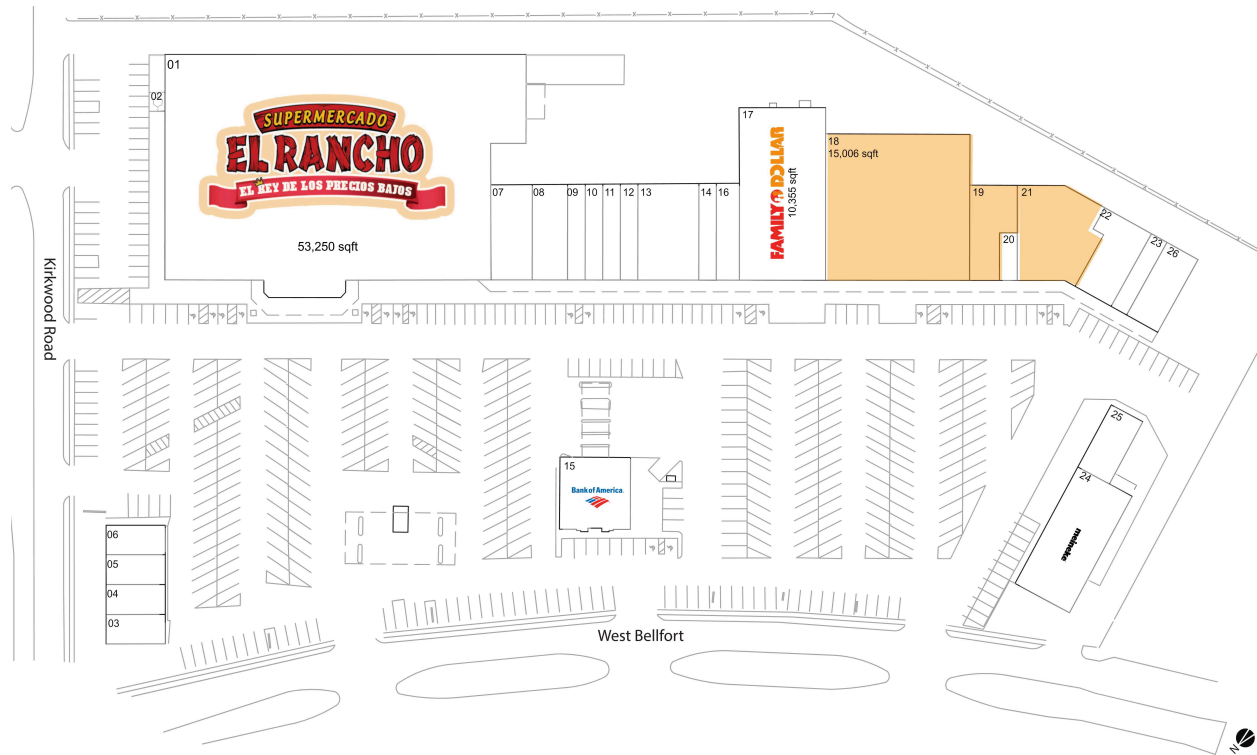

# Keegan's Meadow

<b>19 AVAILABLE</b>	2,650 SF	11 Beauty Express	1,200 SF
<b>21 AVAILABLE</b>	5,056 SF	12 Tonike Postal & Tax Services	1,200 SF
<b>18 AVAILABLE</b>	15,006 SF	13 Speed Queen Laundry	4,000 SF
01 El Rancho	53,250 SF	14 Cell Net	1,200 SF
02 Watermill Express	198 SF	15 Bank of America	3,500 SF
03 Subway	1,237 SF	16 I Heart Boba Tea and Juice Bar	1,600 SF
04 Gratis Celluar	1,125 SF	17 Family Dollar	10,355 SF
05 Edgy Smoke & Smoke Vape	1,125 SF	20 Altaf Arif Insurance Group	600 SF
06 Ace Cash Express	1,237 SF	22 Stafford Family Dentist	2,650 SF
07 Avalon Liquor's	2,800 SF	23 Sicily Pizza & Pasta	1,050 SF
08 La Michoacana Paletteria	2,400 SF	24 Meineke	5,609 SF
09 Boost Mobile	1,200 SF	25 Muffler Shop	1,800 SF
10 Le's Nails	1,200 SF	26 Parkglen Animal Clinic, P.C.	2,100 SF