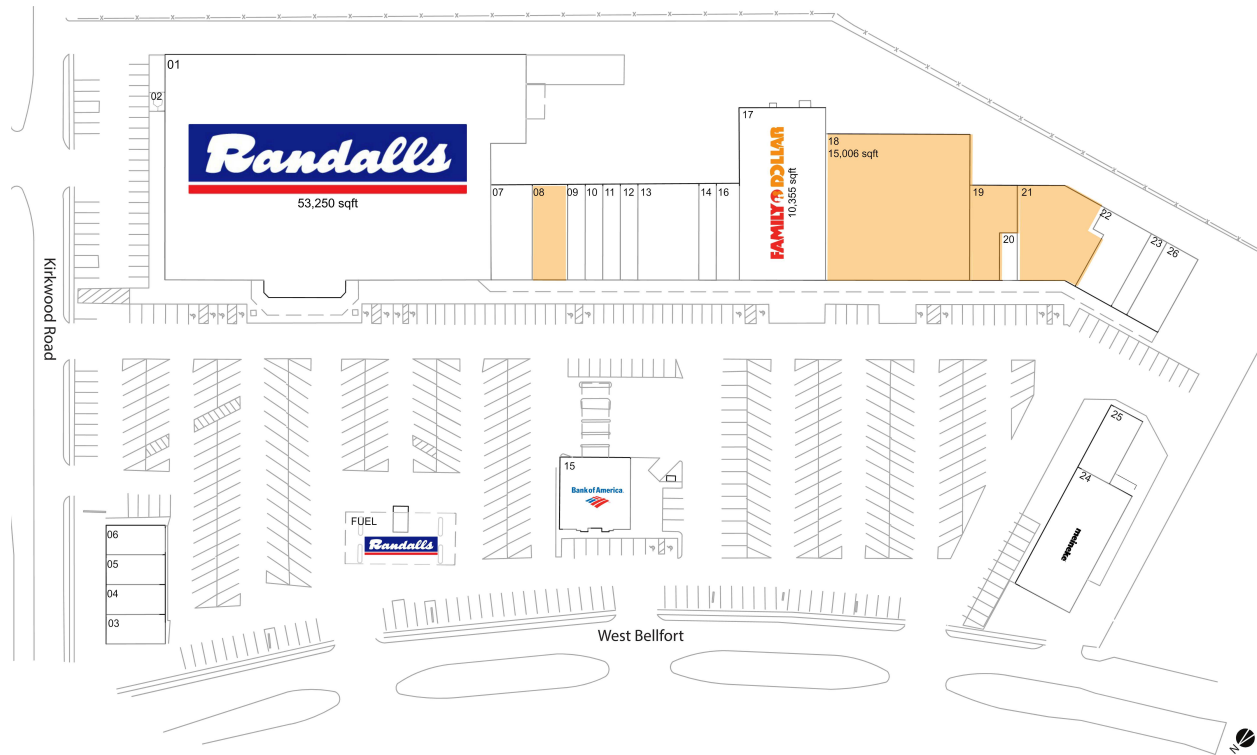

Keegan's Meadow

08 AVAILABLE	2,400 SF	11 Beauty Express	1,200 SF
19 AVAILABLE	2,650 SF	12 Tonike Postal & Tax Services	1,200 SF
21 AVAILABLE	5,056 SF	13 Speed Queen Laundry	4,000 SF
18 AVAILABLE	15,006 SF	14 Cell Net	1,200 SF
FUEL Randalls Gas		15 Bank of America	3,500 SF
01 Randalls	53,250 SF	16 I Heart Boba Tea and Juice Bar	1,600 SF
02 Watermill Express	198 SF	17 Family Dollar	10,355 SF
03 Subway	1,237 SF	20 Altaf Arif Insurance Group	600 SF
04 Gratis Cellular	1,125 SF	22 Stafford Family Dentist	2,650 SF
05 Edgy Smoke & Smoke Vape	1,125 SF	23 Sicily Pizza & Pasta	1,050 SF
06 Ace America Cash Express	1,237 SF	24 Meineke	5,609 SF
07 Avalon Liquor's	2,800 SF	25 Muffler Shop	1,800 SF
09 Boost Mobile	1,200 SF	26 Parkglen Animal Clinic, P.C.	2,100 SF
10 Le's Nails	1,200 SF		