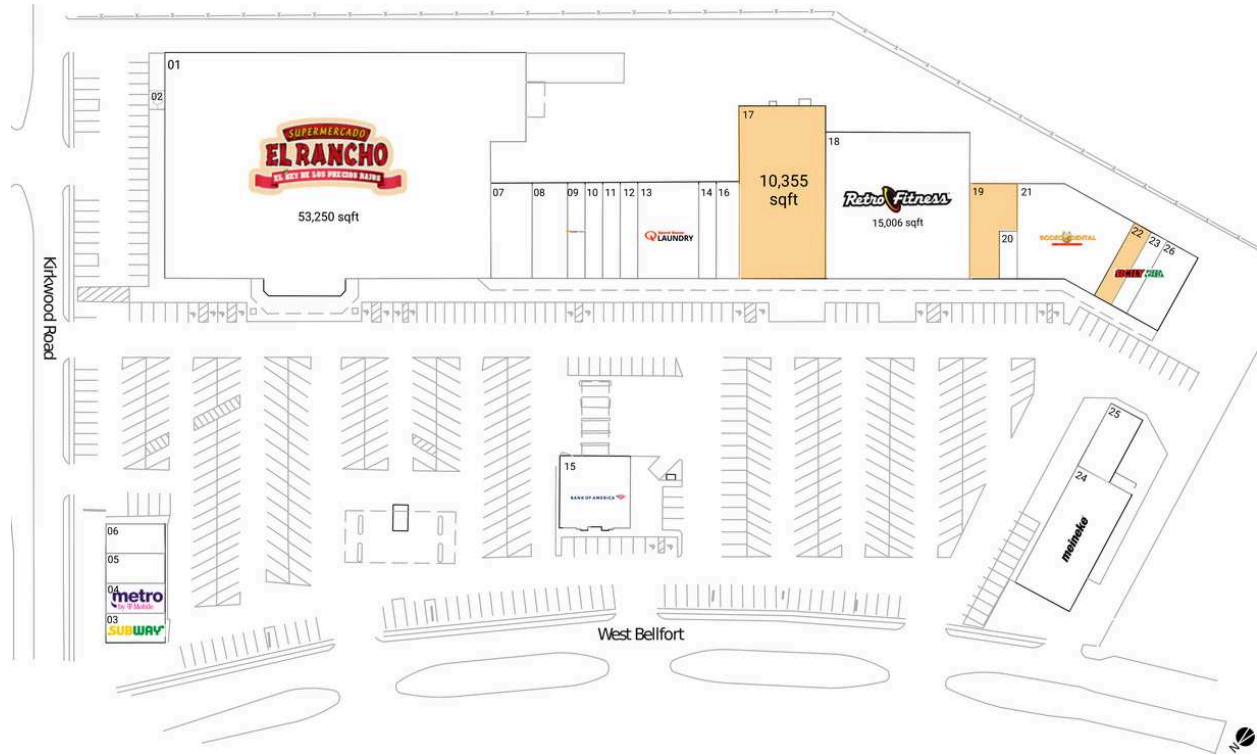

# Keegan's Meadow

01 El Rancho	53,250 SF	14 Savoy Pharmacy	1,200 SF
02 Watermill Express	198 SF	15 Bank of America	3,500 SF
03 Subway	1,237 SF	16 I Heart Boba	1,600 SF
04 Metro by T-Mobile	1,125 SF	<b>17 AVAILABLE</b>	10,355 SF
05 United Insurance and Services	1,125 SF	18 Retro Fitness	15,006 SF
06 Ace Cash Express	1,237 SF	<b>19 AVAILABLE</b>	2,600 SF
07 Avalon Liquor's	2,800 SF	20 Protect Insurance	600 SF
08 Keegan's Family Clinic	2,400 SF	21 Rodeo Dental and Orthodontics	6,500 SF
09 Boost Mobile	1,200 SF	<b>22 AVAILABLE</b>	1,206 SF
10 Le's Nails	1,200 SF	23 Sicily Pizza & Pasta	1,050 SF
11 Beauty Express	1,200 SF	24 Meineke	5,609 SF
12 Tonike Postal & Tax Services	1,200 SF	25 Muffler Shop	1,800 SF
13 Speed Queen Laundry	4,000 SF	26 Parkglen Animal Clinic, P.C.	2,100 SF