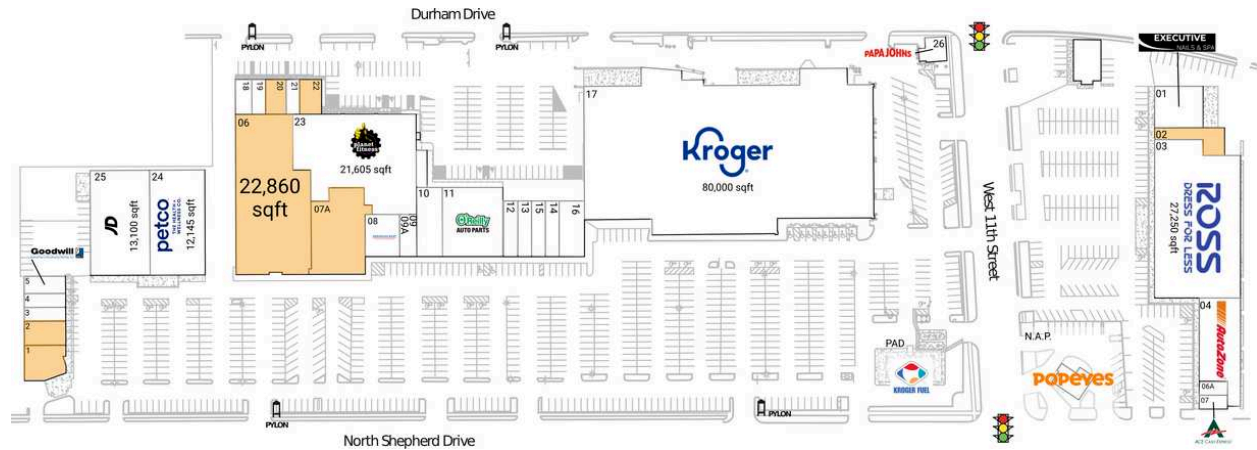

Merchants Park

N.A.P. Popeyes		07A AVAILABLE	8,325 SF
PAD Kroger Fuel Center	1 SF	08 America's Best Contacts & Eyeglasses	3,125 SF
01 Executive Nails and Spa	4,200 SF	09 Supercuts	1,500 SF
1 AVAILABLE	2,850 SF	09A TitleMax	2,400 SF
02 AVAILABLE	2,300 SF	10 Pho Ben	3,789 SF
2 AVAILABLE	2,100 SF	11 O'Reilly Auto Parts	8,855 SF
03 Ross Dress for Less	27,250 SF	12 Brown Bag Deli	1,600 SF
3 Superior Cuts by Connie	1,200 SF	13 Purelux Nail Spa	1,600 SF
04 AutoZone	8,000 SF	14 Gong Cha	1,600 SF
4 Shepherd Dental	1,200 SF	15 Fastrict Dumplings	1,600 SF
5 Goodwill	1,500 SF	16 Castle Dental	3,000 SF
06 AVAILABLE	22,860 SF	17 Kroger	80,000 SF
06A Post & Mail 4 U	798 SF	18 Runny's Food Store	1,179 SF
07 Ace Cash Express	800 SF	19 Liberty Tax Service	1,000 SF

Merchants Park

20 AVAILABLE	1,500 SF	24 Petco	12,145 SF
21 Amy's Tailor	975 SF	25 JD Sports	13,100 SF
22 AVAILABLE	1,445 SF	26 Papa John's	1,050 SF
23 Planet Fitness	21,605 SF		