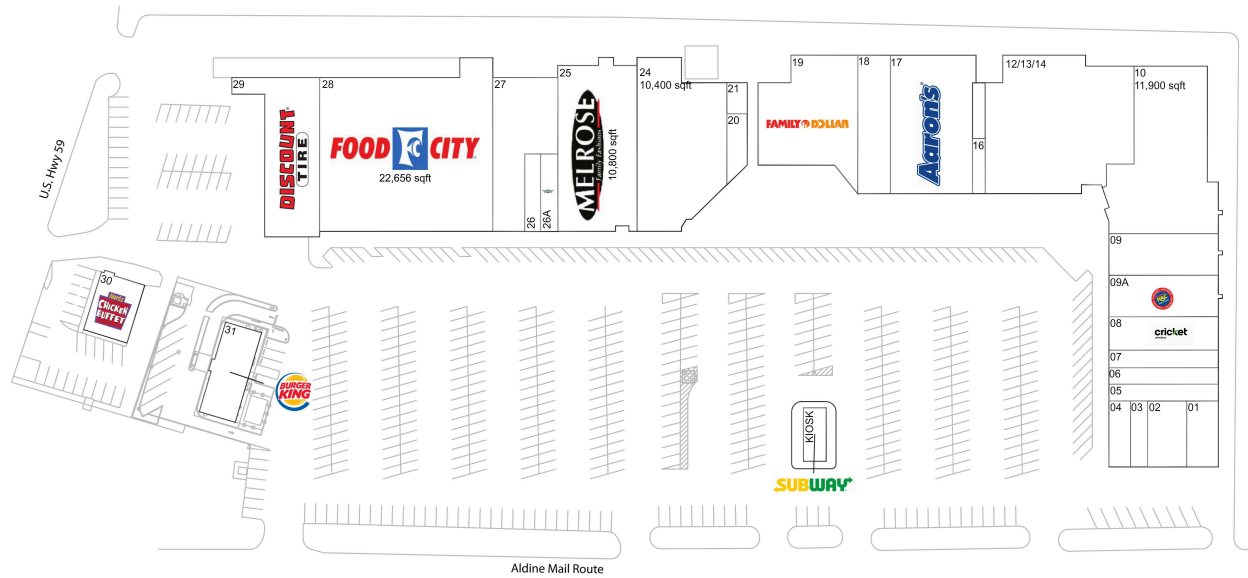

# Northwood Plaza

KIOSK Subway	1,234 SF	17 Aaron's	9,437 SF
01 Aldine Dental Smiles	1,800 SF	18 Pan Riko Bakery	3,750 SF
02 The Vision Source	2,100 SF	19 Family Dollar	8,577 SF
03 Jackson Hewitt	900 SF	20 Amigo Services	787 SF
04 Pizza Patron	1,200 SF	21 No Wait Cash	450 SF
05 A & L Postal Center	1,500 SF	24 Supreme Beauty Supply	10,400 SF
06 A-MAX Auto Insurance	2,015 SF	25 Melrose	10,800 SF
07 Worth Finance	1,900 SF	26 Tejas Pharmacy	1,300 SF
08 Cricket	2,000 SF	26A Wingstop	1,500 SF
09 High Star Cleaners	4,000 SF	27 Mi Doctor	4,442 SF
09A Rent-A-Center	4,000 SF	28 Food City	22,656 SF
10 City Of Houston	11,900 SF	29 Discount Tire Company	7,727 SF
12/13/14 BPL Plasma	14,038 SF	30 Hartz Crispy Chicken	2,160 SF
16 Red Nails	1,174 SF	31 Burger King	3,000 SF