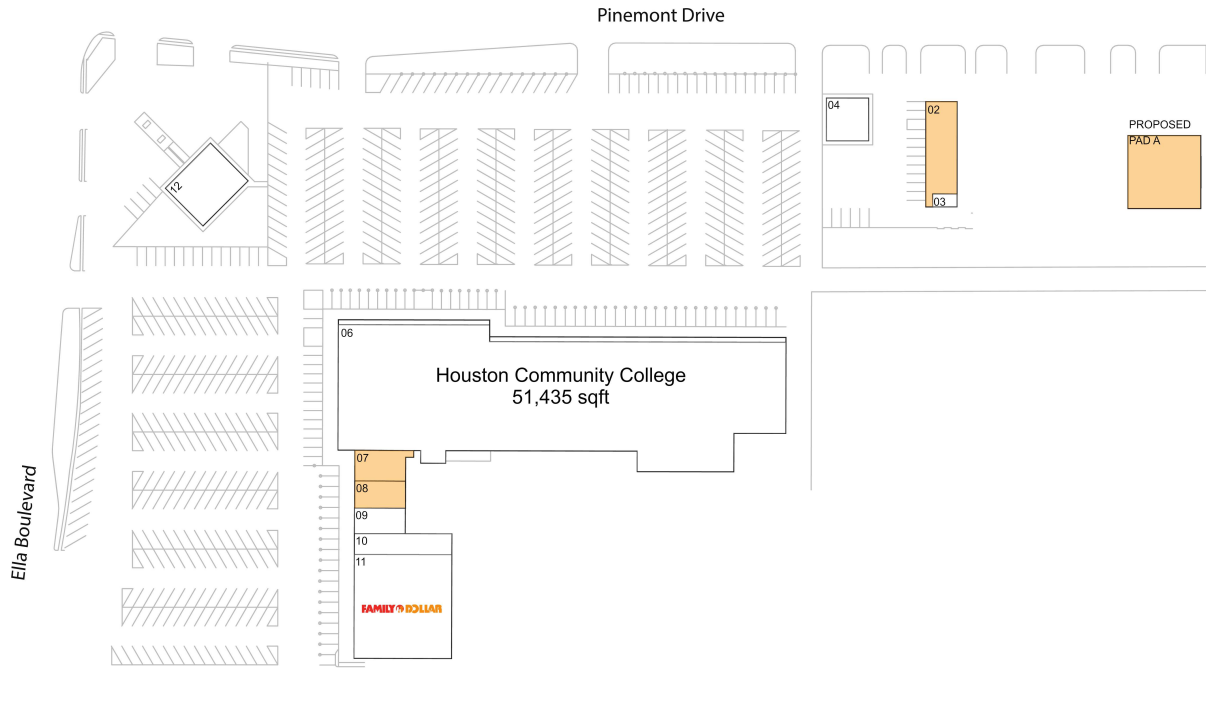

Pinemont Shopping Center

08 AVAILABLE	1,250 SF	06 Houston Community College	51,435 SF
07 AVAILABLE	1,387 SF	09 Star Beauty Supply	1,243 SF
02 AVAILABLE	2,562 SF	10 Oak Forest Cleaners	1,900 SF
PAD A AVAILABLE	26,136 SF	11 Family Dollar	9,200 SF
03 Houston Cellular	400 SF	12 Handi Stop 7	3,000 SF
04 Hartz Crispy Chicken	1,600 SF		