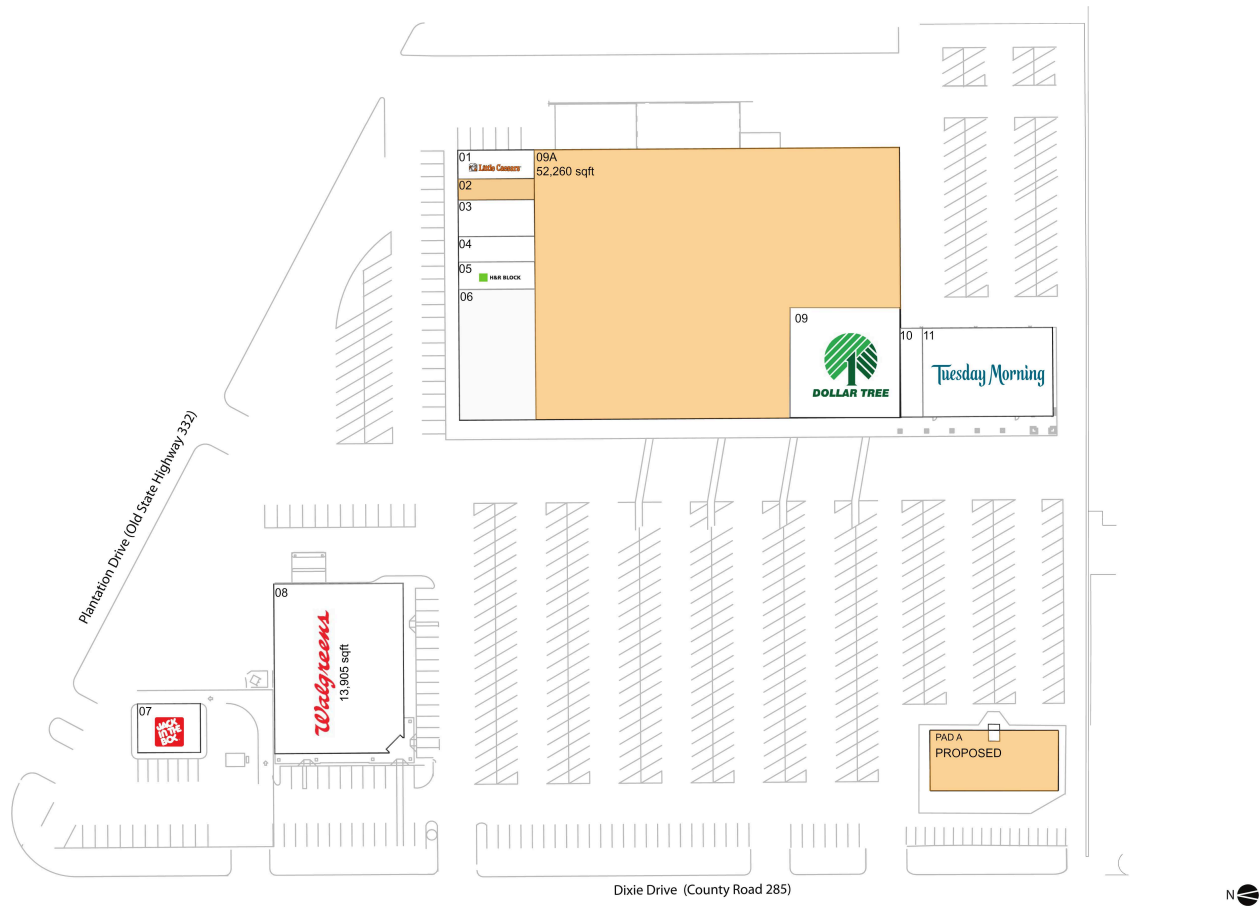

Plantation Plaza

| | | | |
|--------------------------|-----------|-----------------------------|-----------|
| PAD A AVAILABLE | | 06 Buddy's Home Furnishings | 6,028 SF |
| 02 AVAILABLE | 1,000 SF | 07 Jack in the Box | 1,940 SF |
| 09A AVAILABLE | 52,260 SF | 08 Walgreens | 13,905 SF |
| 01 Little Caesars Pizza | 1,200 SF | 09 Dollar Tree | 10,008 SF |
| 03 \$1.49 Cleaners | 2,000 SF | 10 Farmers Insurance | 1,200 SF |
| 04 Bora Bora Nails & Spa | 1,200 SF | 11 Tuesday Morning | 7,200 SF |
| 05 H&R Block | 1,200 SF | | |