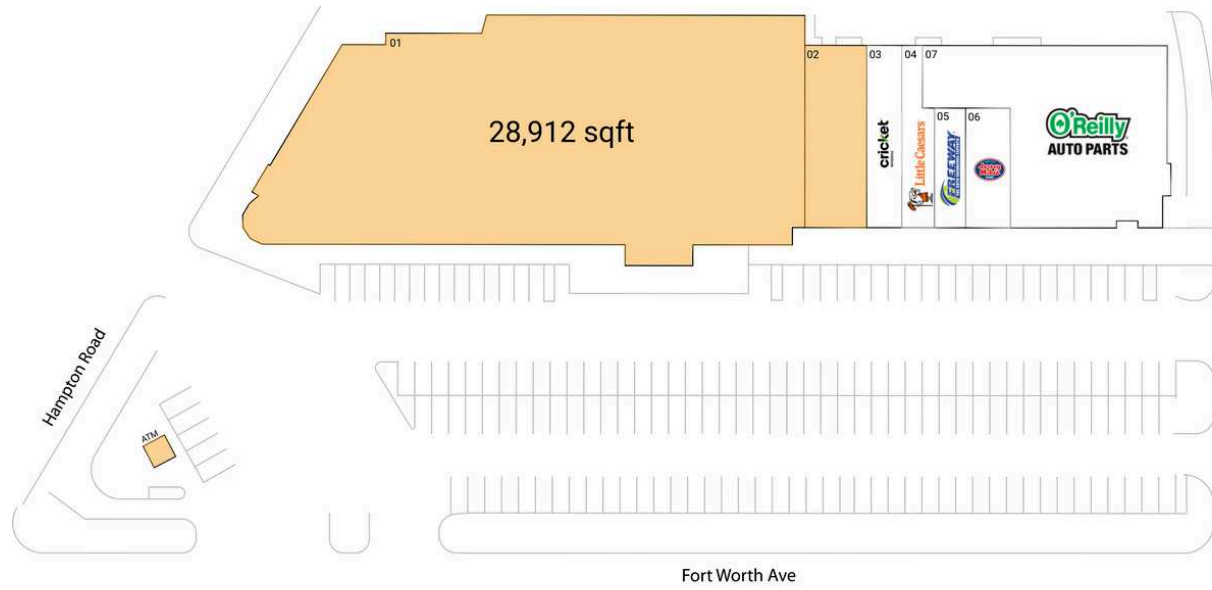

# Stevens Park Village

<b>ATM AVAILABLE</b>		04 Little Caesars Pizza	1,290 SF
<b>01 AVAILABLE</b>	28,912 SF	05 Freeway Insurance	935 SF
<b>02 AVAILABLE</b>	2,835 SF	06 Jersey Mike's Subs	1,350 SF
03 Cricket	1,600 SF	07 O'Reilly Auto Parts	8,570 SF