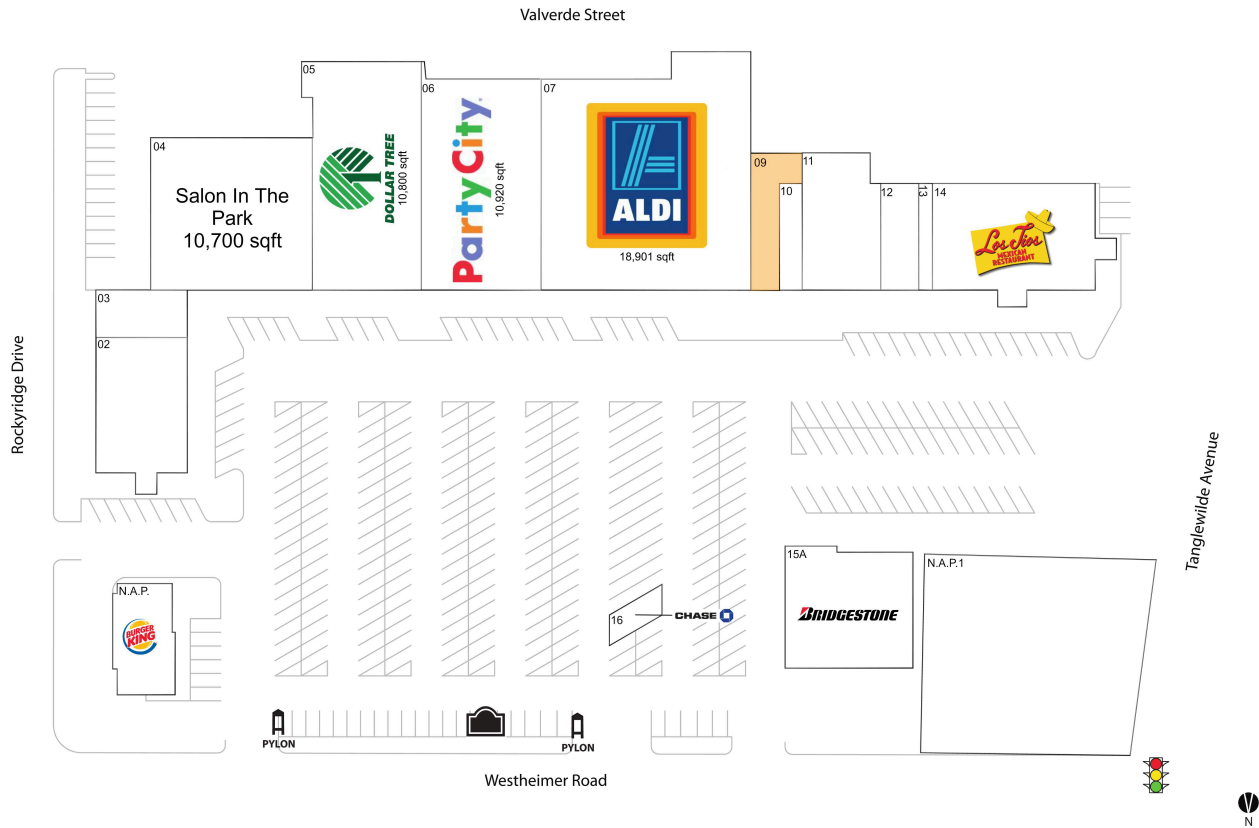

Tanglewilde Center

| | | | |
|------------------------|-----------|---------------------------------|-----------|
| 09 AVAILABLE | 1,917 SF | 07 ALDI | 18,901 SF |
| N.A.P. Burger King | 3,124 SF | 10 Pretty Nails Spa | 1,050 SF |
| N.A.P.1 N.A.P. | | 11 Kaneyama Japanese Restaurant | 4,500 SF |
| 02 Houston Jewelry | 5,600 SF | 12 E-Z Tan | 1,750 SF |
| 03 Ideal Beauty Supply | 1,800 SF | 13 Evalde Barber & Salon | 630 SF |
| 04 Salon In The Park | 10,700 SF | 14 Los Tios | 7,980 SF |
| 05 Dollar Tree | 10,800 SF | 15A Bridgestone/Firestone | 6,075 SF |
| 06 Party City | 10,920 SF | 16 Chase ATM | 720 SF |