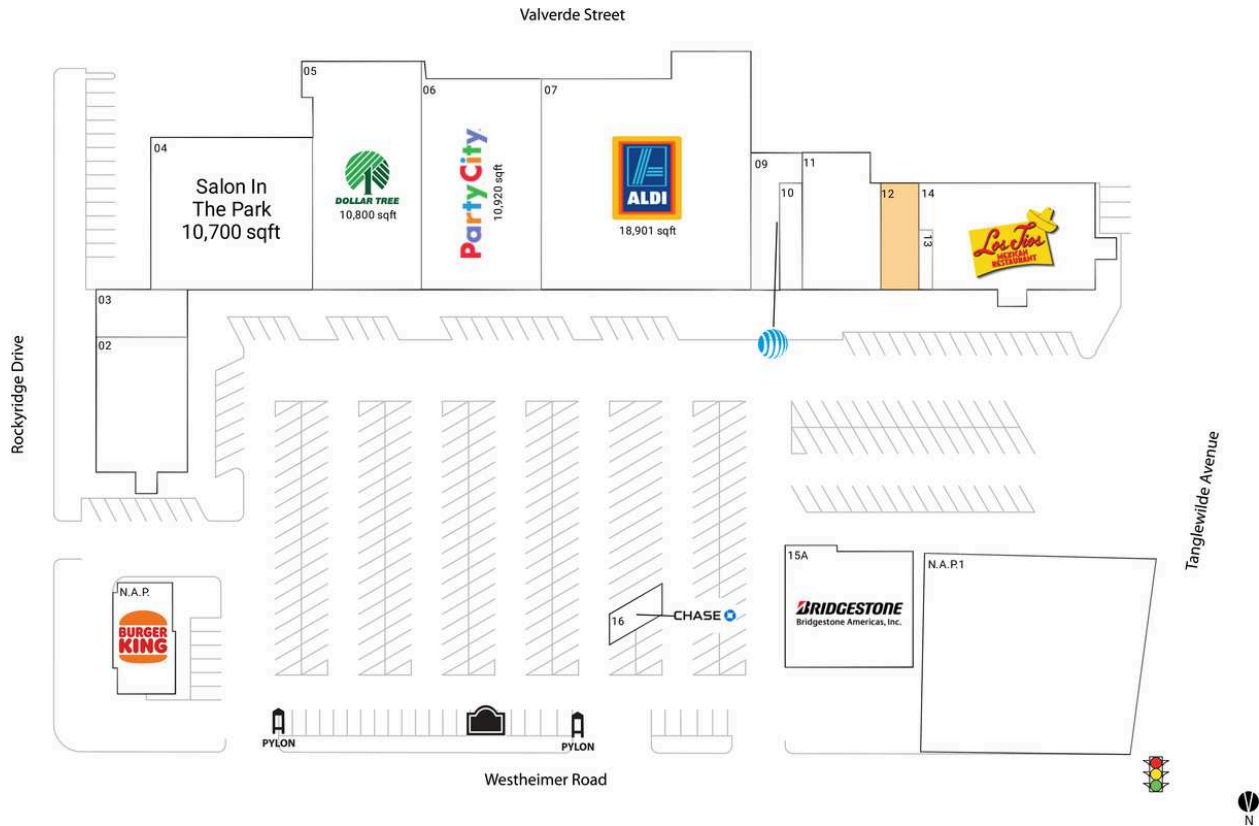

Tanglewilde Center

N.A.P. Burger King	3,124 SF	09 AT&T	1,917 SF
N.A.P.1 N.A.P.		10 Pretty Nails Spa	1,050 SF
02 Houston Jewelry	5,600 SF	11 Miyazaki	4,500 SF
03 Ideal Beauty Supply	1,800 SF	12 AVAILABLE	1,750 SF
04 Salon In The Park	10,700 SF	13 Evalde Barber & Salon	630 SF
05 Dollar Tree	10,800 SF	14 Los Tios	7,980 SF
06 Party City	10,920 SF	15A Bridgestone/Firestone	6,075 SF
07 ALDI	18,901 SF	16 Chase ATM	720 SF