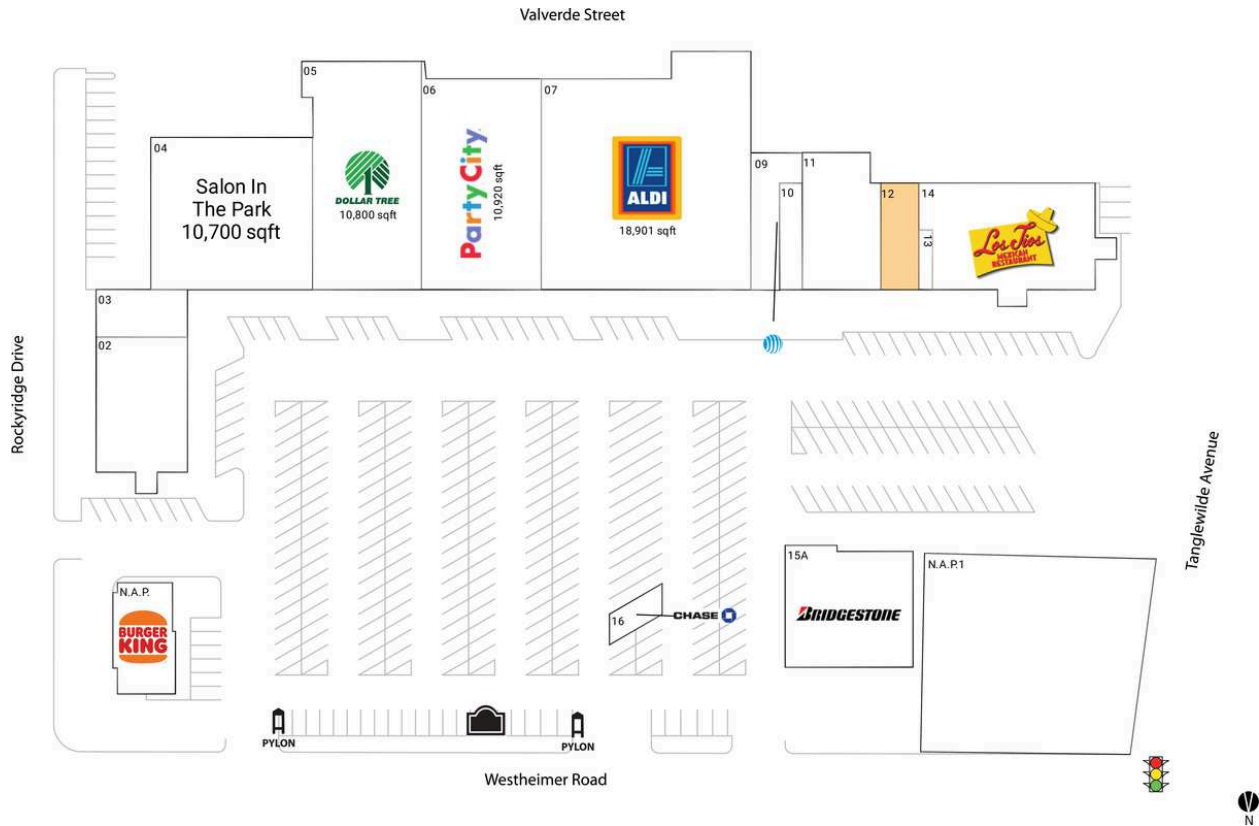

Tanglewilde Center

N.A.P. Burger King	3,124 SF	09 AT&T	1,917 SF
N.A.P.1 N.A.P.		10 Pretty Nails Spa	1,050 SF
02 Houston Jewelry	5,600 SF	11 Miyazaki	4,500 SF
03 Ideal Beauty Supply	1,800 SF	12 AVAILABLE	1,750 SF
04 Salon In The Park	10,700 SF	13 Evalde Barber & Salon	630 SF
05 Dollar Tree	10,800 SF	14 Los Tios	7,980 SF
06 Party City	10,920 SF	15A Bridgestone/Firestone	6,075 SF
07 ALDI	18,901 SF	16 Chase ATM	720 SF