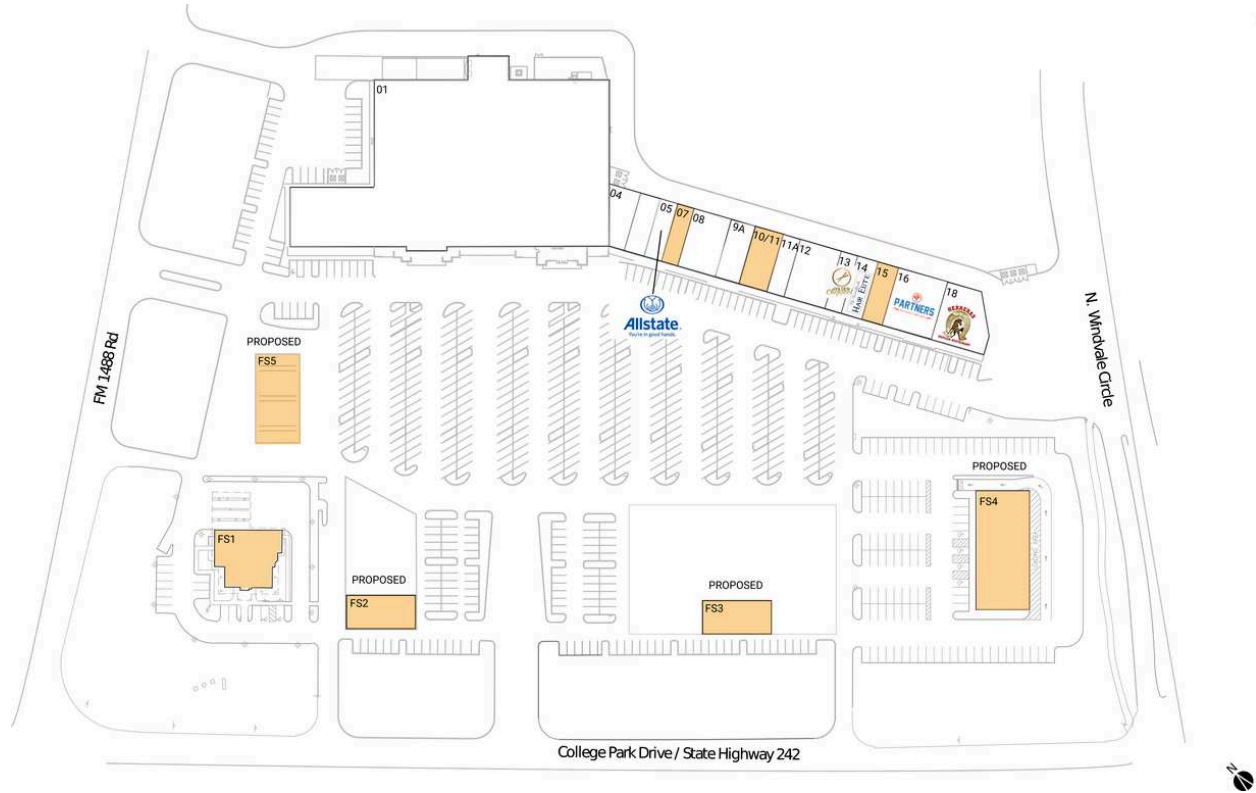

Windvale Center

FS1 AVAILABLE	5,000 SF	9A Armstrong McCall	2,100 SF
FS2 AVAILABLE	6,000 SF	10/11 AVAILABLE	2,387 SF
FS3 AVAILABLE	9,000 SF	11A Tweeze Nailz & Spa	1,463 SF
FS4 AVAILABLE	16,000 SF	12 Shogun Japanese Grill & Sushi	3,500 SF
FS5 AVAILABLE	3,000 SF	13 Golden Chopsticks	1,400 SF
01 Tesla	63,861 SF	14 The Woodlands Hair Elite	1,750 SF
04 SwimLabs	3,740 SF	15 AVAILABLE	1,750 SF
05 Allstate	1,400 SF	16 Partners in Dentures and Impants	4,200 SF
07 AVAILABLE	1,400 SF	18 Herrera's Mexican Restaurant	3,587 SF
08 U.S. Recruiting Office	3,150 SF		