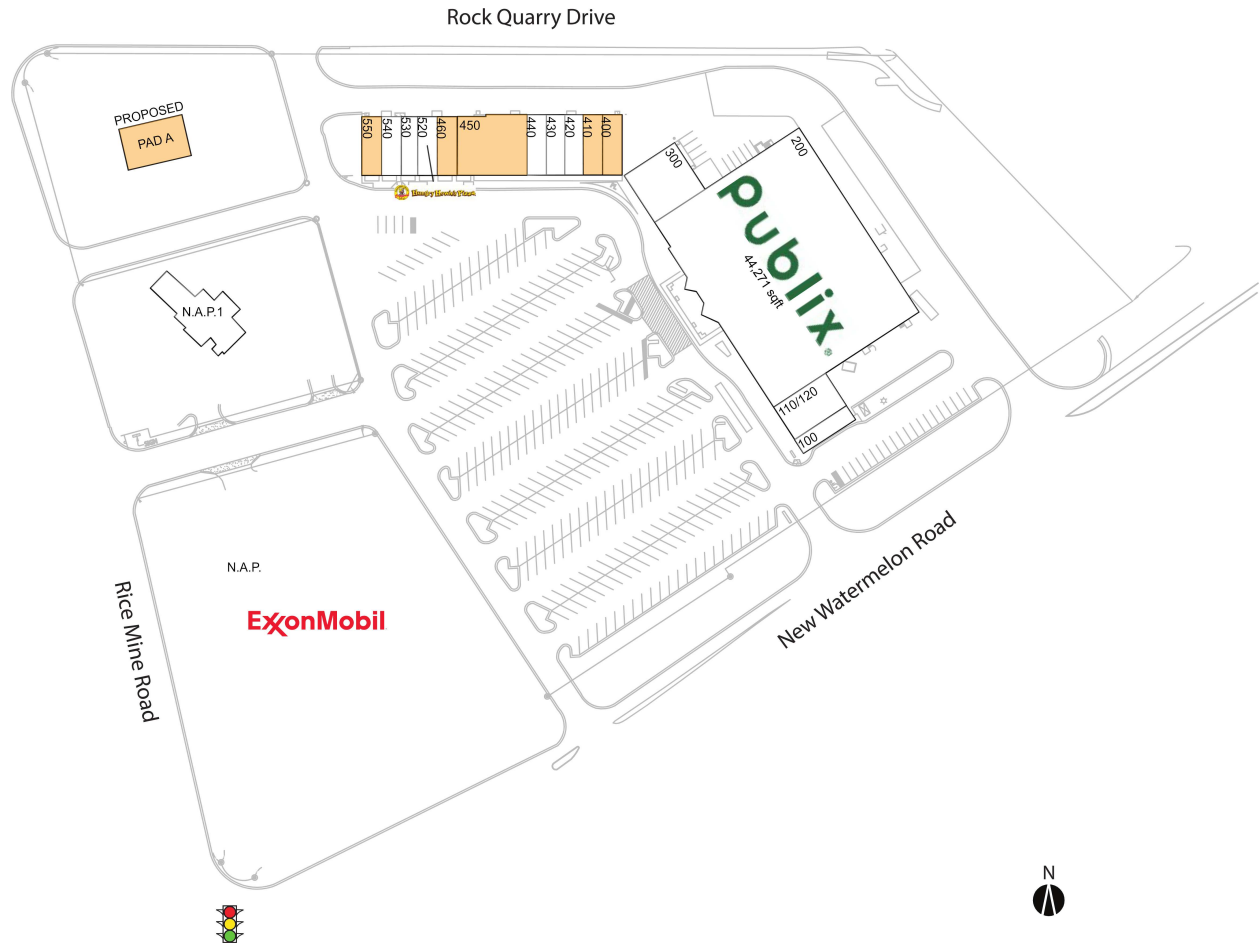

# Shops of Lake Tuscaloosa

<b>400 AVAILABLE</b>	1,300 SF	110/120 Spirits	2,600 SF
<b>410 AVAILABLE</b>	1,300 SF	200 Publix	44,271 SF
<b>460 AVAILABLE</b>	1,300 SF	300 Tru-Fitness	3,900 SF
<b>550 AVAILABLE</b>	1,300 SF	420 Fujiyama Japanese	1,300 SF
<b>450 AVAILABLE</b>	5,200 SF	430 Headstart Hair Care Salon	1,300 SF
<b>PAD A AVAILABLE</b>	474,804 SF	440 Top Nails	1,300 SF
N.A.P. ExxonMobil		520 Hungry Howie's	1,300 SF
N.A.P.1 Bank of Tuscaloosa		530 Confetti Interiors	1,300 SF
100 Royal Fine Cleaners	1,271 SF	540 Brookwood Endodontics	1,300 SF