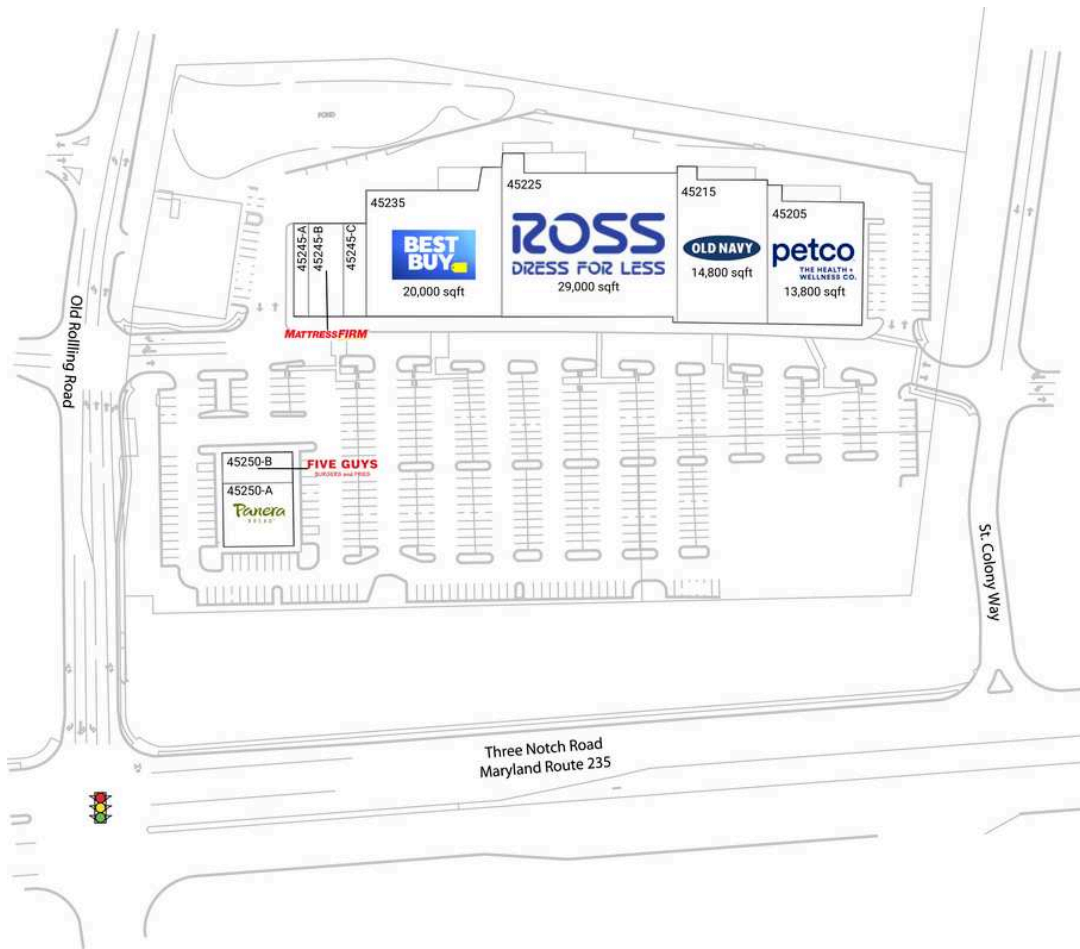

# South Plaza Shopping Center

45205 Petco	13,800 SF	45245-B Mattress Firm	3,911 SF
45215 Old Navy	14,800 SF	45245-C GameStop	1,500 SF
45225 Ross Dress for Less	29,000 SF	45250-A Panera Bread	5,000 SF
45235 Best Buy	20,000 SF	45250-B Five Guys	2,300 SF
45245-A Galaxy Nails & Spa Lounge	2,024 SF		