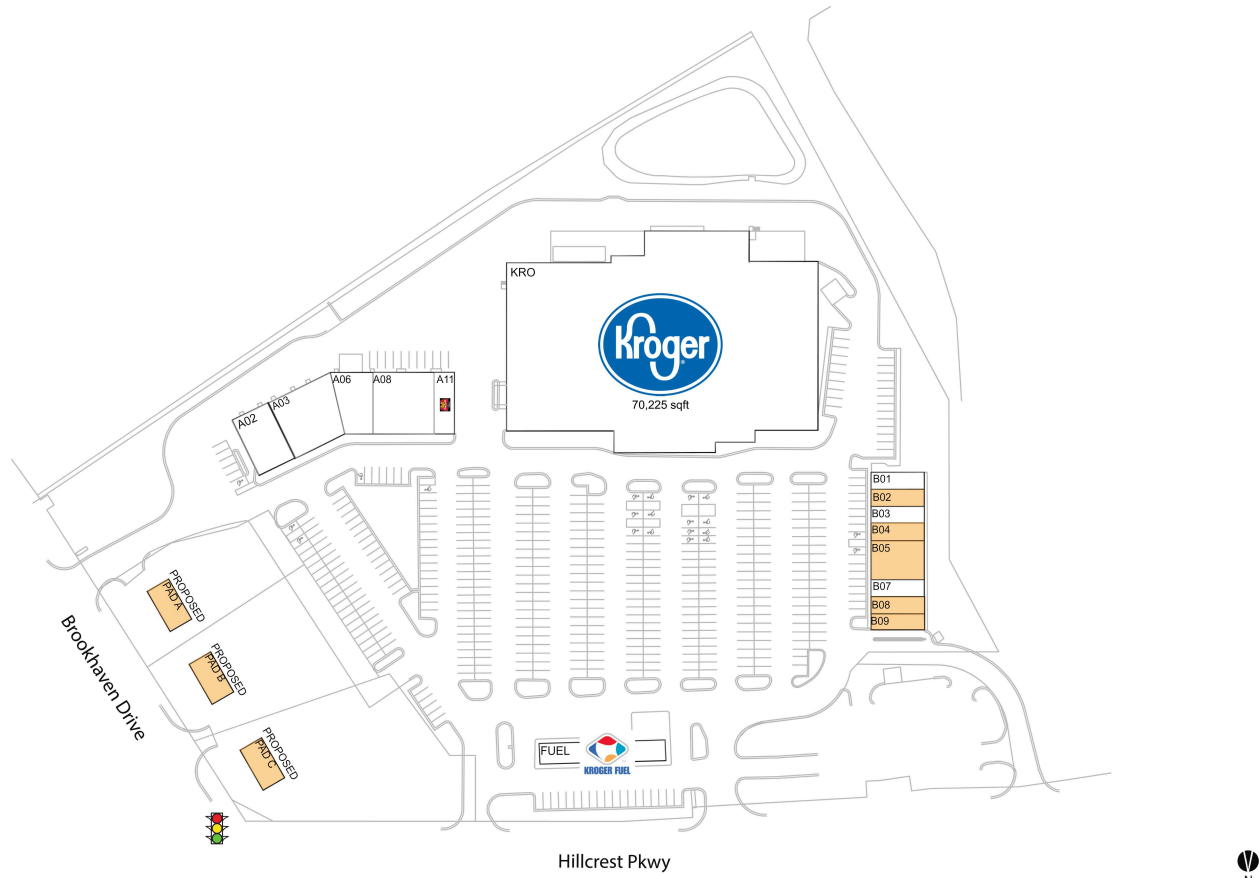

Dublin Village

B02 AVAILABLE	1,200 SF	A06 Little Tokyo Steak House	3,662 SF
B08 AVAILABLE	1,200 SF	A08 Accordia Urgent Care and Family Practice	4,182 SF
B09 AVAILABLE	1,200 SF	A11 Marco's Pizza	1,400 SF
B04 AVAILABLE	1,210 SF	B01 Nail Dynasty	1,200 SF
B05 AVAILABLE	2,420 SF	B03 Great Clips	1,200 SF
PAD A AVAILABLE	20,081 SF	B07 World Finance Corporation of Georgia	1,200 SF
PAD B AVAILABLE	27,007 SF	FUEL Kroger Fuel Center	1 SF
PAD C AVAILABLE	36,590 SF	KRO Kroger	70,225 SF
A02 Dublin Deli and Seafood	3,138 SF	N.A.P. Huddle House	
A03 Rush Results Fitness	5,103 SF		