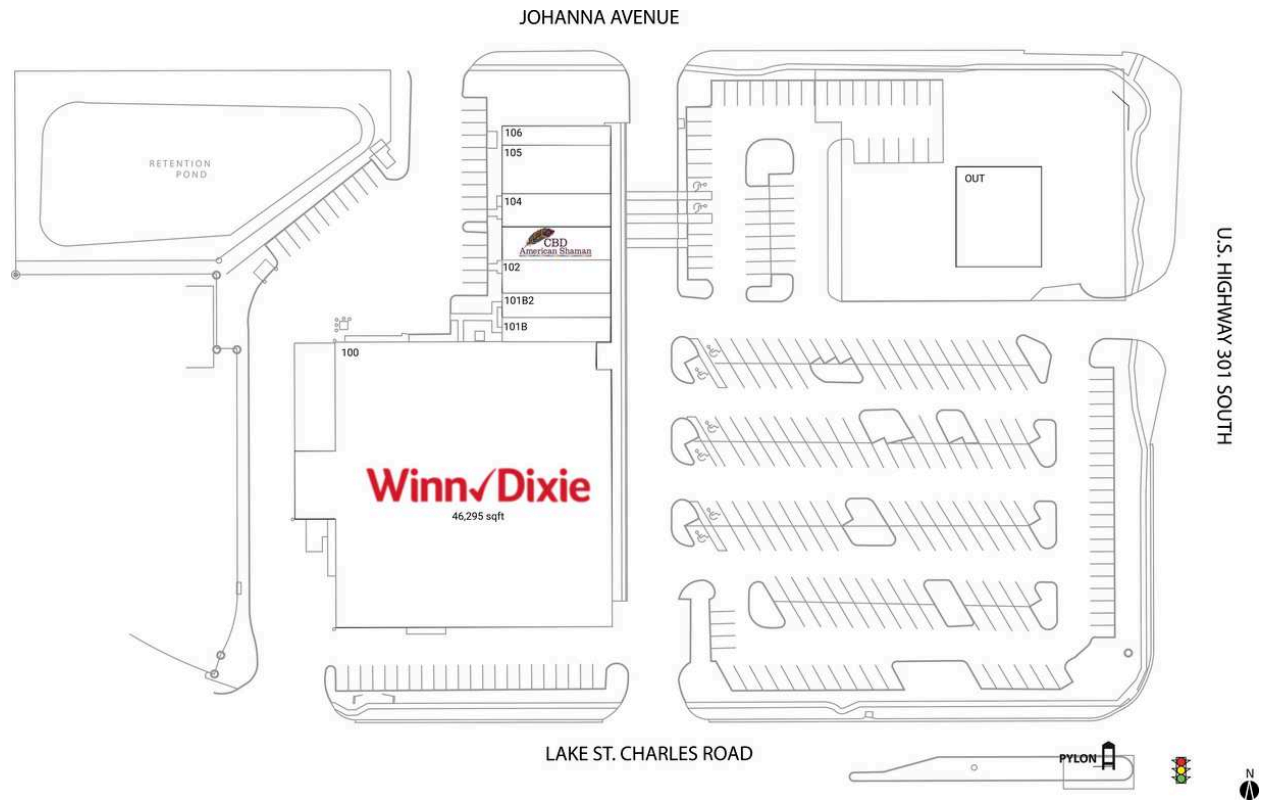

Lake St. Charles

OUT Speedy Car Wash	4,800 SF	103 CBD American Shaman	1,600 SF
100 Winn-Dixie	46,295 SF	104 Chris A. Castellano, DDS	1,600 SF
101B China Star Restaurant	1,200 SF	105 Holiday Cafe / Italian Kitchen	2,480 SF
101B2 Cindy's Barber Shop	1,200 SF	106 Justin's Pizza	1,040 SF
102 Amour Beauty Nails, Lashes & Brows	1,600 SF		