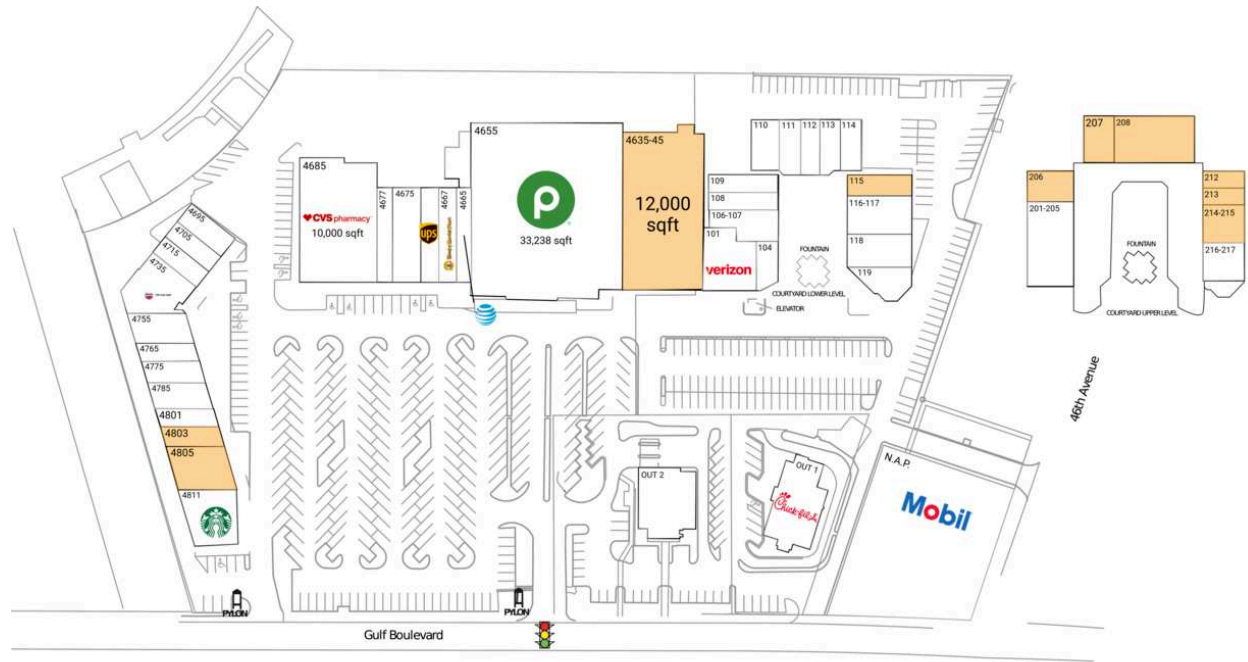

# Dolphin Village

N.A.P Dolphin Landings		<b>115 AVAILABLE</b>	1,400 SF
N.A.P. Mobil		116-117 Top Shape Fitness	2,800 SF
OUT 1 Chick-fil-A	4,571 SF	118 Tommy Locksmith	2,000 SF
OUT 2 Chase Bank	4,195 SF	119 Shattered Glass Art Studio	2,536 SF
101 Verizon Wireless	2,525 SF	201-205 Paramount Ballroom	5,000 SF
104 Playa Bowls	703 SF	<b>206 AVAILABLE</b>	1,202 SF
106-107 As Above So Below	1,838 SF	<b>207 AVAILABLE</b>	1,498 SF
108 Pura Vida Volleyball	1,300 SF	<b>208 AVAILABLE</b>	4,500 SF
109 Phuong's Jewelry Fine Custom Design	1,300 SF	<b>212 AVAILABLE</b>	1,000 SF
110 The Fashion Spot	1,650 SF	<b>213 AVAILABLE</b>	1,000 SF
111 Hello Sweetie Sweets	1,188 SF	<b>214-215 AVAILABLE</b>	2,000 SF
112 Alano Beach Club	1,200 SF	216-217 Rose Electronics	2,478 SF
113 Beach Vibe Cycle Rentals	1,387 SF	<b>4635-45 AVAILABLE</b>	12,000 SF
114 The DRIPBaR St. Pete Beach	1,451 SF	4655 Publix	33,238 SF

# Dolphin Village

---

4665 AT&T Authorized Retailer	2,000 SF	4735 Noire the Nail Bar	3,150 SF
4667 Hungry Howie's	1,500 SF	4755 Burger-ish	2,105 SF
4667A The UPS Store	1,500 SF	4765 Beach Zone Ice Cream	822 SF
4675 Coastal Home Advisors	1,600 SF	4775 Dolphin Village Liquors	2,040 SF
4677 Swim N Play	1,600 SF	4785 Indian Bistro	1,200 SF
4685 CVS/pharmacy	10,000 SF	4801 St. Pete Beach Rentals	1,200 SF
4695 Jersey Mike's Subs	1,500 SF	<b>4803 AVAILABLE</b>	1,200 SF
4705 Buona Pizza	1,500 SF	<b>4805 AVAILABLE</b>	3,600 SF
4715 CBD American Shaman	1,000 SF	4811 Starbucks	2,319 SF