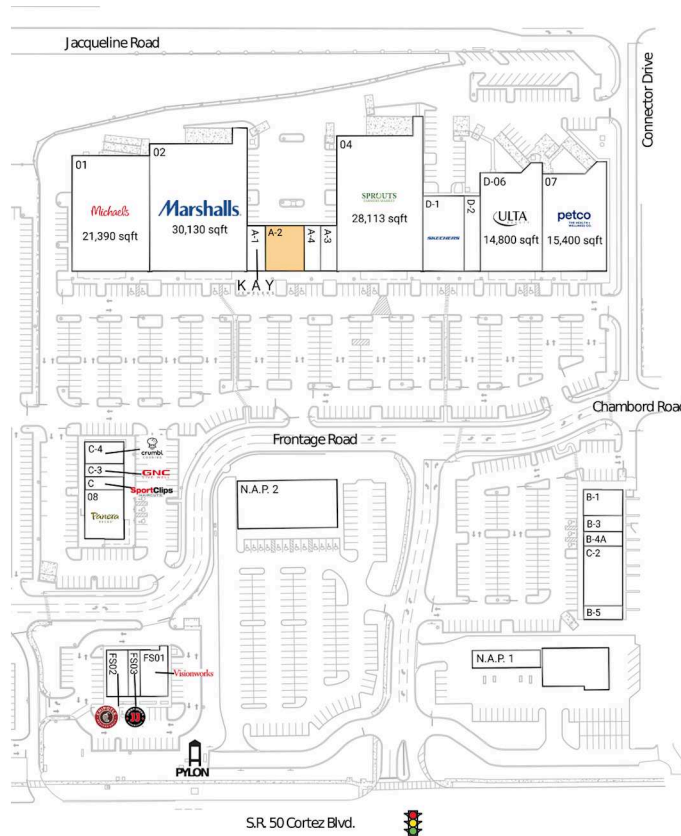

Coastal Landing

Tampa-St. Petersburg-Clearwater, FL

28.5355, -82.5054
13173 Cortez Boulevard | Brooksville, FL 34613

Available Space

A-2 4,200 SF

Current Retailers

A-1	Kay Jewelers	2,000 SF
A-3	SoFresh	1,700 SF
A-4	House Of Tans	1,770 SF
B-1	Pizza Villa & Restaurant	2,376 SF
B-3	Nothing Bundt Cakes	1,500 SF
B-4A	UBREAKiFIX	1,347 SF
B-5	Liberty Tax Service	1,200 SF
C	Sport Clips	1,200 SF
C-2	Armed Forces	5,520 SF
C-3	GNC	1,200 SF
C-4	Crumbl Cookies	2,044 SF
D-06	Ulta Beauty	14,800 SF
D-1	SKECHERS	7,540 SF
D-2	Liif Salon	2,900 SF
FS01	Visionworks	2,800 SF
FS02	Chipotle Mexican Grill	2,380 SF
FS03	Jimmy John's	1,320 SF
N.A.P. 1	Top Line Tire & Auto	0 SF
N.A.P. 2	Restaurant	0 SF
01	Michaels	21,390 SF
02	Marshalls	30,130 SF
04	Sprouts Farmers Market	28,113 SF
07	Petco	15,400 SF
08	Panera Bread	4,500 SF