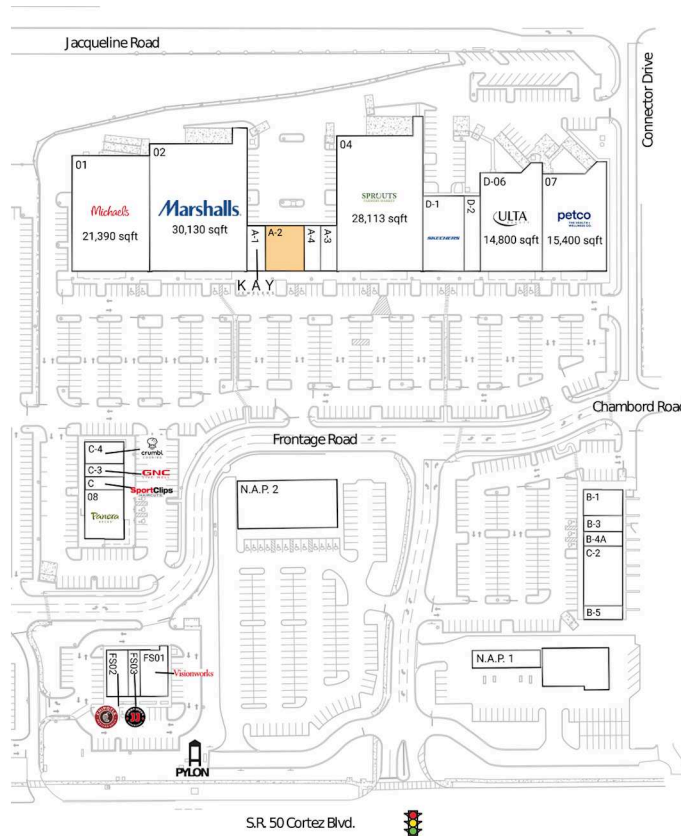

Coastal Landing

Tampa-St. Petersburg-Clearwater, FL

28.5355, -82.5054

13173 Cortez Boulevard | Brooksville, FL 34613

Available Space

A-2 4,200 SF

Current Retailers

A-1	Kay Jewelers	2,000 SF
A-3	SoFresh	1,700 SF
A-4	House Of Tans	1,770 SF
B-1	Pizza Villa & Restaurant	2,376 SF
B-3	Nothing Bundt Cakes	1,500 SF
B-4A	UBREAKiFIX	1,347 SF
B-5	Liberty Tax Service	1,200 SF
C	Sport Clips	1,200 SF
C-2	Armed Forces	5,520 SF
C-3	GNC	1,200 SF
C-4	Crumbl Cookies	2,044 SF
D-06	Ulta Beauty	14,800 SF
D-1	SKECHERS	7,540 SF
D-2	Liif Salon	2,900 SF
FS01	Visionworks	2,800 SF
FS02	Chipotle Mexican Grill	2,380 SF
FS03	Jimmy John's	1,320 SF
N.A.P. 1	Top Line Tire & Auto	0 SF
N.A.P. 2	Restaurant	0 SF
01	Michaels	21,390 SF
02	Marshalls	30,130 SF
04	Sprouts Farmers Market	28,113 SF
07	Petco	15,400 SF
08	Panera Bread	4,500 SF