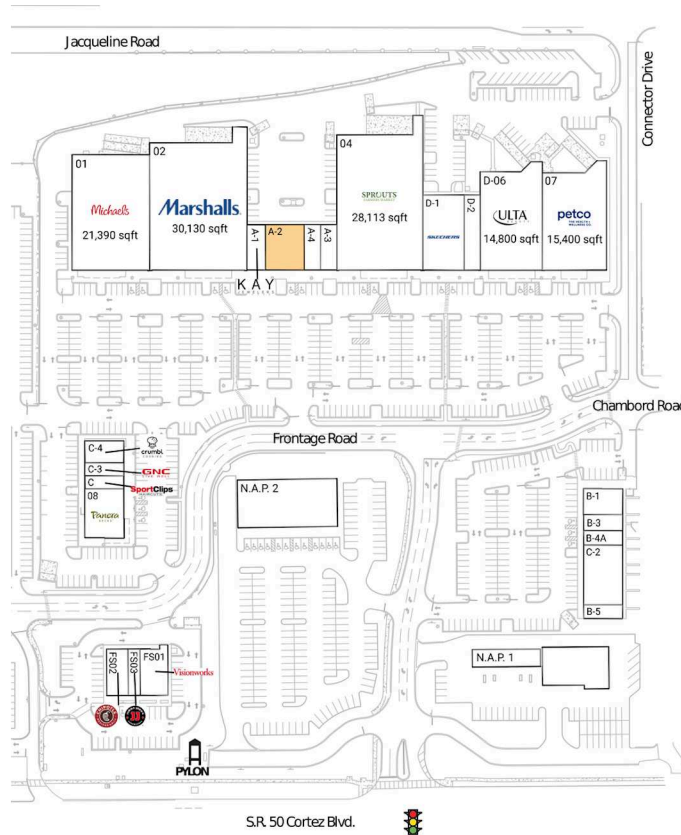

Coastal Landing

Tampa-St. Petersburg-Clearwater, FL

28.5355, -82.5054
13173 Cortez Boulevard | Brooksville, FL 34613

Available Space

A-2 4,200 SF

Current Retailers

A-1	Kay Jewelers	2,000 SF
A-3	SoFresh	1,700 SF
A-4	House Of Tans	1,770 SF
B-1	Pizza Villa & Restaurant	2,376 SF
B-3	Nothing Bundt Cakes	1,500 SF
B-4A	UBREAKiFIX	1,347 SF
B-5	Liberty Tax Service	1,200 SF
C	Sport Clips	1,200 SF
C-2	Armed Forces	5,520 SF
C-3	GNC	1,200 SF
C-4	Crumbl Cookies	2,044 SF
D-06	Ulta Beauty	14,800 SF
D-1	SKECHERS	7,540 SF
D-2	Liif Salon	2,900 SF
FS01	Visionworks	2,800 SF
FS02	Chipotle Mexican Grill	2,380 SF
FS03	Jimmy John's	1,320 SF
N.A.P. 1	Top Line Tire & Auto	0 SF
N.A.P. 2	Restaurant	0 SF
01	Michaels	21,390 SF
02	Marshalls	30,130 SF
04	Sprouts Farmers Market	28,113 SF
07	Petco	15,400 SF
08	Panera Bread	4,500 SF