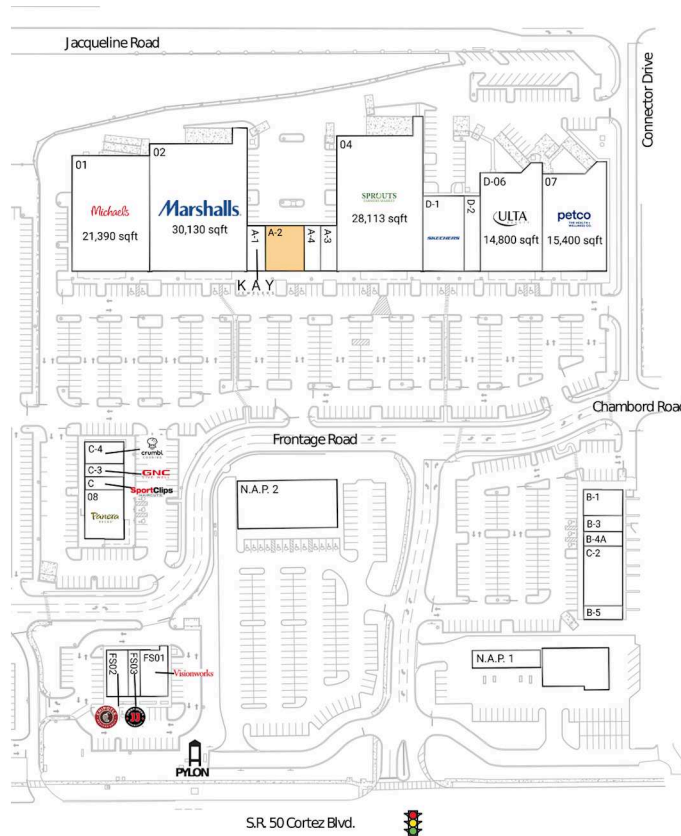

# Coastal Landing

Tampa-St. Petersburg-Clearwater, FL

28.5355, -82.5054  
13173 Cortez Boulevard | Brooksville, FL 34613

## Available Space

A-2 4,200 SF

## Current Retailers

A-1	Kay Jewelers	2,000 SF
A-3	SoFresh	1,700 SF
A-4	House Of Tans	1,770 SF
B-1	Pizza Villa & Restaurant	2,376 SF
B-3	Nothing Bundt Cakes	1,500 SF
B-4A	UBREAKiFIX	1,347 SF
B-5	Liberty Tax Service	1,200 SF
C	Sport Clips	1,200 SF
C-2	Armed Forces	5,520 SF
C-3	GNC	1,200 SF
C-4	Crumbl Cookies	2,044 SF
D-06	Ulta Beauty	14,800 SF
D-1	SKECHERS	7,540 SF
D-2	Liif Salon	2,900 SF
FS01	Visionworks	2,800 SF
FS02	Chipotle Mexican Grill	2,380 SF
FS03	Jimmy John's	1,320 SF
N.A.P. 1	Top Line Tire & Auto	0 SF
N.A.P. 2	Restaurant	0 SF
01	Michaels	21,390 SF
02	Marshalls	30,130 SF
04	Sprouts Farmers Market	28,113 SF
07	Petco	15,400 SF
08	Panera Bread	4,500 SF