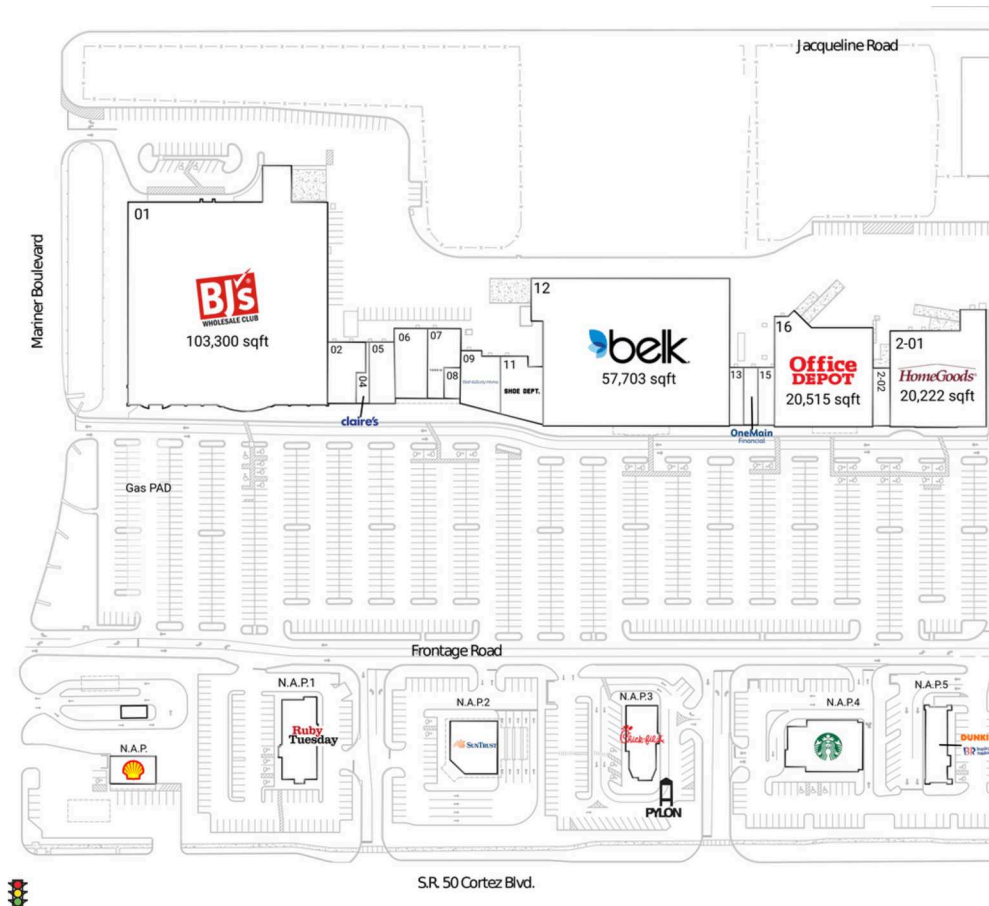

Coastal Way

Tampa-St. Petersburg-Clearwater, FL

28.5356, -82.5079
13173 Cortez Boulevard | Brooksville, FL 34613

Current Retailers

Gas PAD	BJ's Gas	0 SF
N.A.P.	Shell Gas Station	0 SF
N.A.P.1	Ruby Tuesday	0 SF
N.A.P.2	SunTrust Bank	0 SF
N.A.P.3	Chick-fil-A	0 SF
N.A.P.4	Starbucks	0 SF
N.A.P.5	Dunkin' Donuts & Baskin Robbins	0 SF
01	BJ's Wholesale Club	103,300 SF
02	Spectrum	4,235 SF
2-01	HomeGoods	20,222 SF
2-02	Massage Envy	2,000 SF
04	Claire's	1,080 SF
05	Roll On In® & Buzzed Bull Creamery®	2,656 SF
06	Carter's Babies And Kids	4,579 SF
07	Torrid	4,083 SF
08	Hernando Loser	855 SF
09	Bath & Body Works	4,204 SF
11	SHOE DEPT.	5,249 SF
12	Belk	57,703 SF
13	HearUSA	1,720 SF
14	OneMain Financial	1,716 SF
15	Opti-Mart	1,733 SF
16	Office Depot	20,515 SF

5112