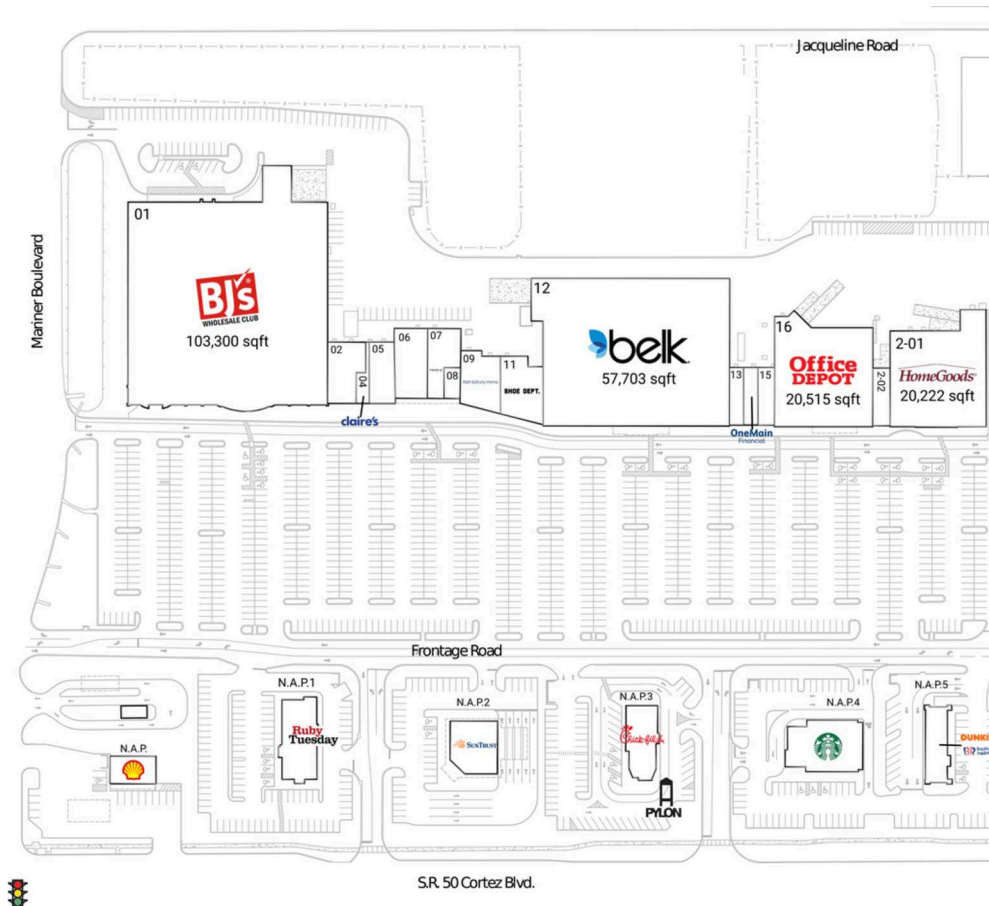

Coastal Way

Tampa-St. Petersburg-Clearwater, FL

28.5356, -82.5079

13173 Cortez Boulevard | Brooksville, FL 34613

Current Retailers

N.A.P.	Shell Gas Station	0 SF
N.A.P.1	Ruby Tuesday	0 SF
N.A.P.2	SunTrust Bank	0 SF
N.A.P.3	Chick-fil-A	0 SF
N.A.P.4	Starbucks	0 SF
N.A.P.5	Dunkin' Donuts & Baskin Robbins	0 SF
01	BJ's Wholesale Club	103,300 SF
02	Spectrum	4,235 SF
2-01	HomeGoods	20,222 SF
2-02	Massage Envy	2,000 SF
04	Claire's	1,080 SF
05	Roll On In® & Buzzed Bull Creamery®	2,656 SF
06	Carter's Babies And Kids	4,579 SF
07	Torrid	4,083 SF
08	Hernando Loser	855 SF
09	Bath & Body Works	4,204 SF
11	SHOE DEPT.	5,249 SF
12	Belk	57,703 SF
13	HearUSA	1,720 SF
14	OneMain Financial	1,716 SF
15	Opti-Mart	1,733 SF
16	Office Depot	20,515 SF

5112