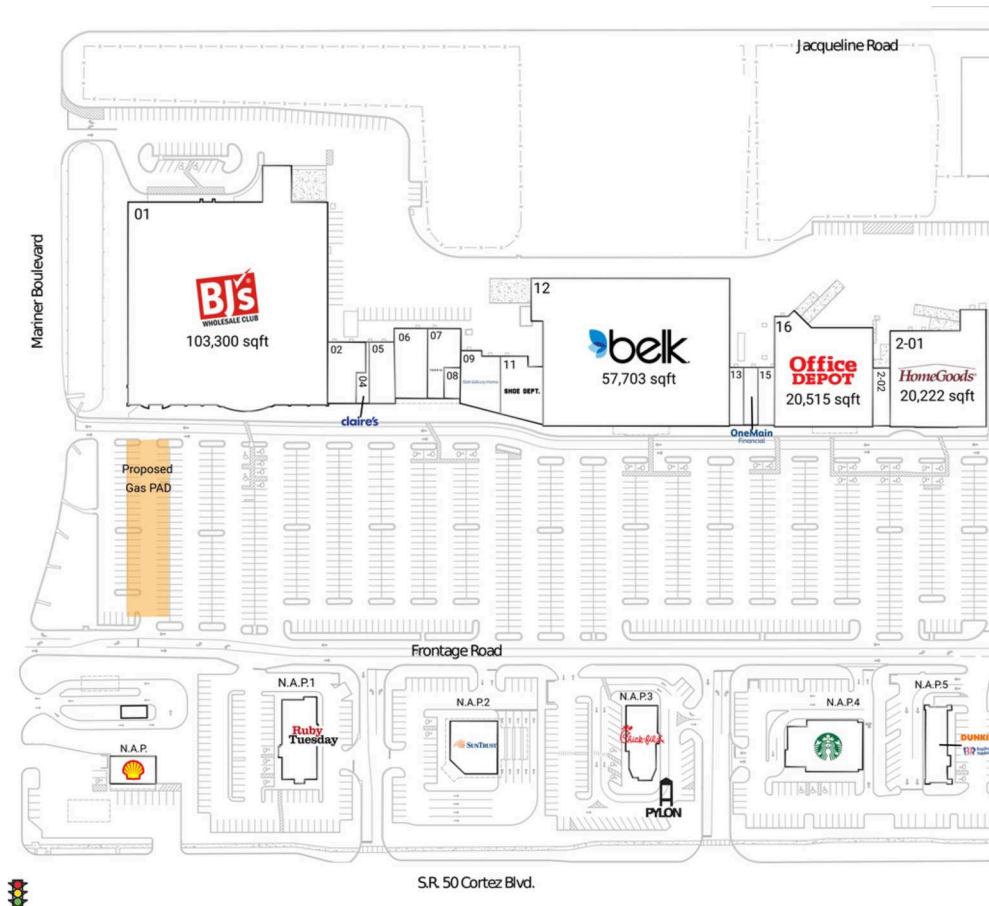

# Coastal Way

Tampa-St. Petersburg-Clearwater, FL

28.5356, -82.5079  
13173 Cortez Boulevard | Brooksville, FL 34613

## Available Space

Gas PAD 0 SF

## Current Retailers

N.A.P.	Shell Gas Station	0 SF
N.A.P.1	Ruby Tuesday	0 SF
N.A.P.2	SunTrust Bank	0 SF
N.A.P.3	Chick-fil-A	0 SF
N.A.P.4	Starbucks	0 SF
N.A.P.5	Dunkin' Donuts & Baskin Robbins	0 SF
01	BJ's Wholesale Club	103,300 SF
02	Spectrum	4,235 SF
2-01	HomeGoods	20,222 SF
2-02	Massage Envy	2,000 SF
04	Claire's	1,080 SF
05	Roll On In® & Buzzed Bull Creamery®	2,656 SF
06	Carter's Babies And Kids	4,579 SF
07	Torrid	4,083 SF
08	Hernando Loser	855 SF
09	Bath & Body Works	4,204 SF
11	SHOE DEPT.	5,249 SF
12	Belk	57,703 SF
13	HearUSA	1,720 SF
14	OneMain Financial	1,716 SF
15	Opti-Mart	1,733 SF
16	Office Depot	20,515 SF