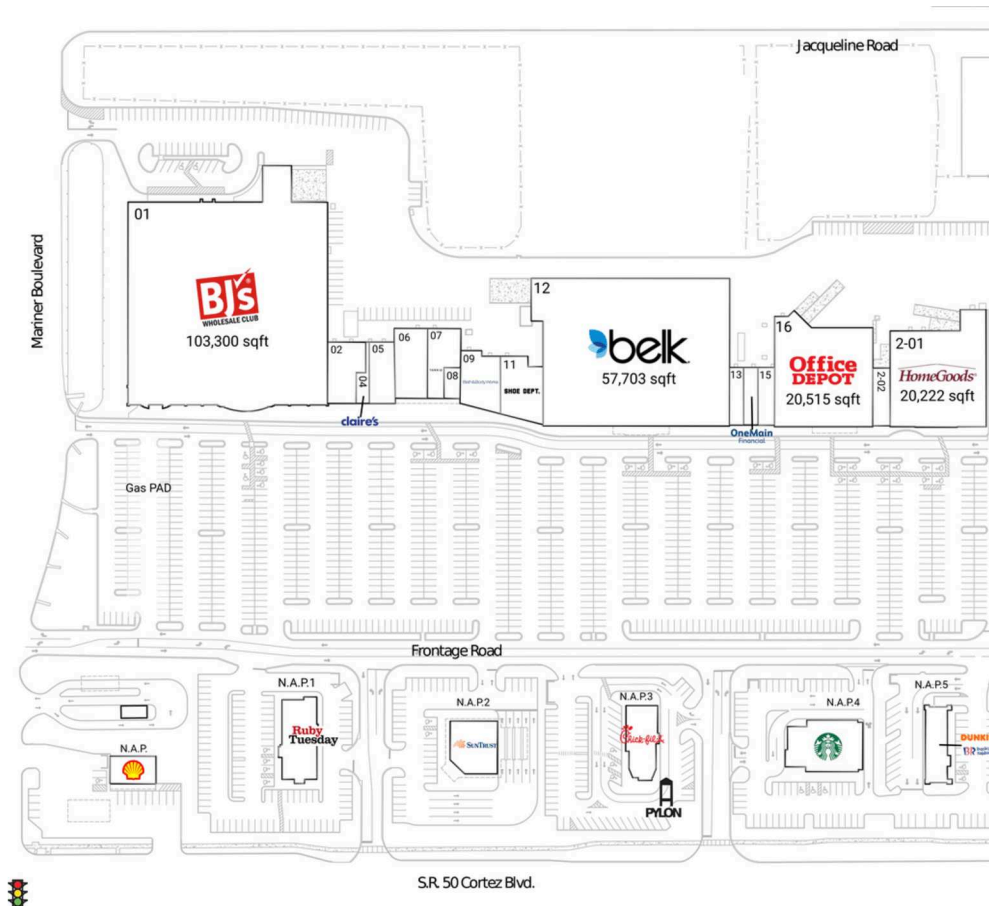

# Coastal Way

Tampa-St. Petersburg-Clearwater, FL

28.5356, -82.5079  
13173 Cortez Boulevard | Brooksville, FL 34613

## Current Retailers

Gas PAD	BJ's Gas	0 SF
N.A.P.	Shell Gas Station	0 SF
N.A.P.1	Ruby Tuesday	0 SF
N.A.P.2	SunTrust Bank	0 SF
N.A.P.3	Chick-fil-A	0 SF
N.A.P.4	Starbucks	0 SF
N.A.P.5	Dunkin' Donuts & Baskin Robbins	0 SF
01	BJ's Wholesale Club	103,300 SF
02	Spectrum	4,235 SF
2-01	HomeGoods	20,222 SF
2-02	Massage Envy	2,000 SF
04	Claire's	1,080 SF
05	Roll On In® & Buzzed Bull Creamery®	2,656 SF
06	Carter's Babies And Kids	4,579 SF
07	Torrid	4,083 SF
08	Hernando Loser	855 SF
09	Bath & Body Works	4,204 SF
11	SHOE DEPT.	5,249 SF
12	Belk	57,703 SF
13	HearUSA	1,720 SF
14	OneMain Financial	1,716 SF
15	Opti-Mart	1,733 SF
16	Office Depot	20,515 SF