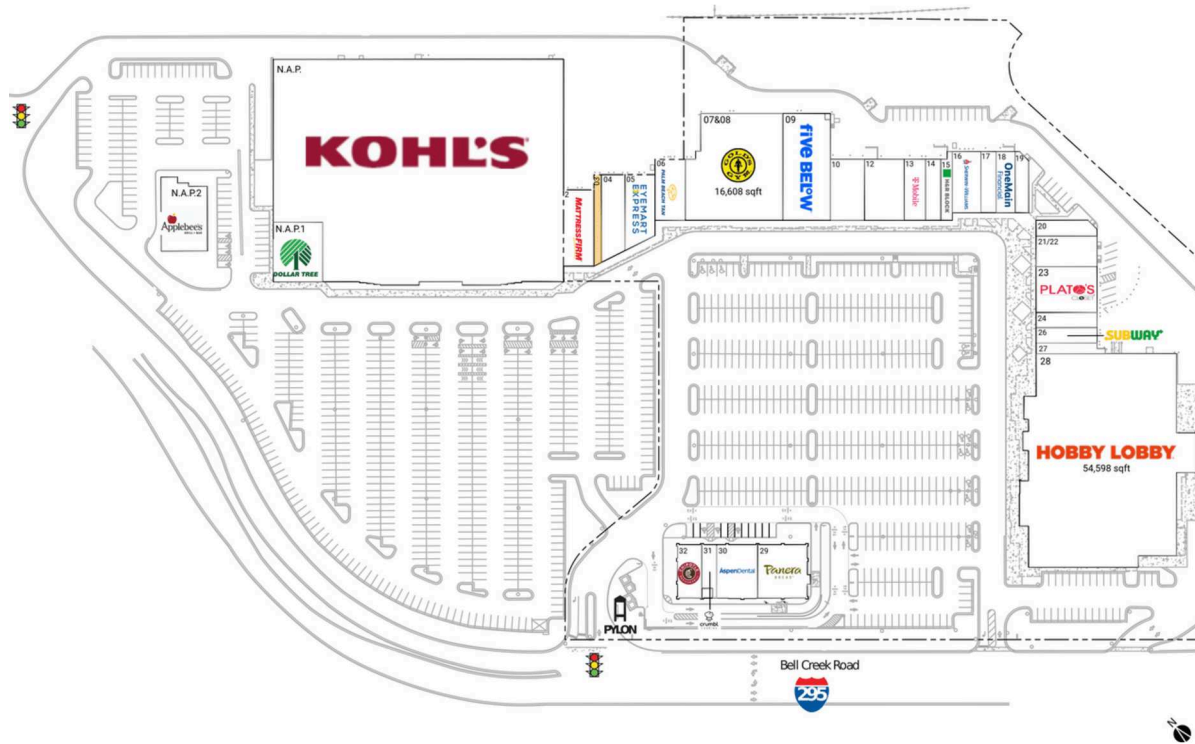

Hanover Square

Richmond, VA

37.6058, -77.3541
7324 Bell Creek Road | Mechanicsville, VA 23111

1082

Available Space

03 1,140 SF

Current Retailers

N.A.P.	Kohl's	0 SF
N.A.P.1	Dollar Tree	0 SF
N.A.P.2	Applebee's	0 SF
2	Mattress Firm	4,000 SF
04	Bonchon	3,300 SF
05	Eyemart Express	3,551 SF
06	Palm Beach Tan	3,200 SF
07&08	Gold's Gym	16,608 SF
09	Five Below	8,720 SF
10	HoneyBaked Ham	3,250 SF
12	Gus's Italian Restaurant	4,160 SF
13	T-Mobile	2,240 SF
14	GNC	1,600 SF
15	H&R Block	1,600 SF
16	Sherwin-Williams	3,000 SF
17	Top Nail	1,600 SF
18	OneMain Financial	2,000 SF
19	Mr Fix Cell Phone & Computer	984 SF
20	Tobacco Zone	1,600 SF
21/22	AR Workshop	3,200 SF
23	Plato's Closet	4,800 SF
24	Fuji Asian Cuisine	1,600 SF
26	Subway	1,600 SF
27	King's Barbershop	1,200 SF
28	Hobby Lobby	54,598 SF
29	Panera Bread	4,565 SF
30	Aspen Dental	3,768 SF
31	Crumbl Cookies	1,172 SF
32	Chipotle Mexican Grill	2,228 SF