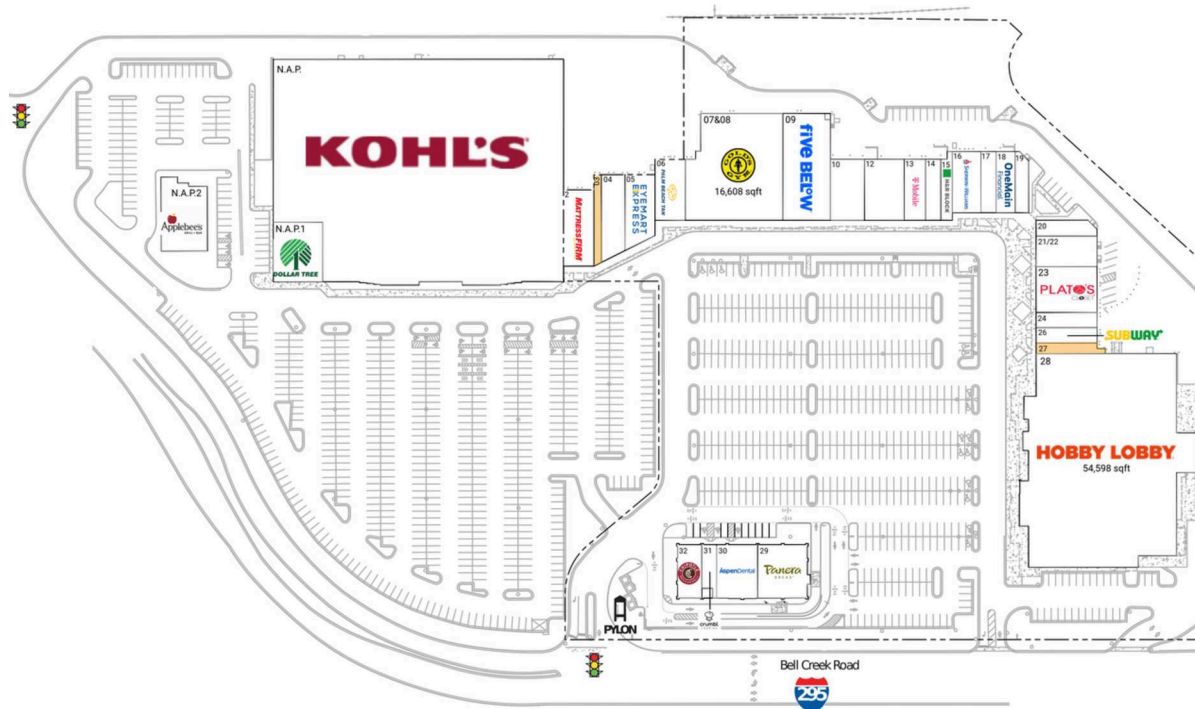

# Hanover Square

Richmond, VA

37.6058, -77.3541

7324 Bell Creek Road | Mechanicsville, VA 23111

## Available Space

03	1,140 SF
27	1,200 SF

## Current Retailers

N.A.P.	Kohl's	0 SF
N.A.P.1	Dollar Tree	0 SF
N.A.P.2	Applebee's	0 SF
2	Mattress Firm	4,000 SF
04	Bonchon	3,300 SF
05	Eyemart Express	3,551 SF
06	Palm Beach Tan	3,200 SF
07&08	Gold's Gym	16,608 SF
09	Five Below	8,720 SF
10	HoneyBaked Ham	3,250 SF
12	Gus's Italian Restaurant	4,160 SF
13	T-Mobile	2,240 SF
14	GNC	1,600 SF
15	H&R Block	1,600 SF
16	Sherwin-Williams	3,000 SF
17	Top Nail	1,600 SF
18	OneMain Financial	2,000 SF
19	Mr Fix Cell Phone & Computer	984 SF
20	Tobacco Zone	1,600 SF
21/22	AR Workshop	3,200 SF
23	Plato's Closet	4,800 SF
24	Fuji Asian Cuisine	1,600 SF
26	Subway	1,600 SF
28	Hobby Lobby	54,598 SF
29	Panera Bread	4,565 SF
30	Aspen Dental	3,768 SF
31	Crumbl Cookies	1,172 SF
32	Chipotle Mexican Grill	2,228 SF