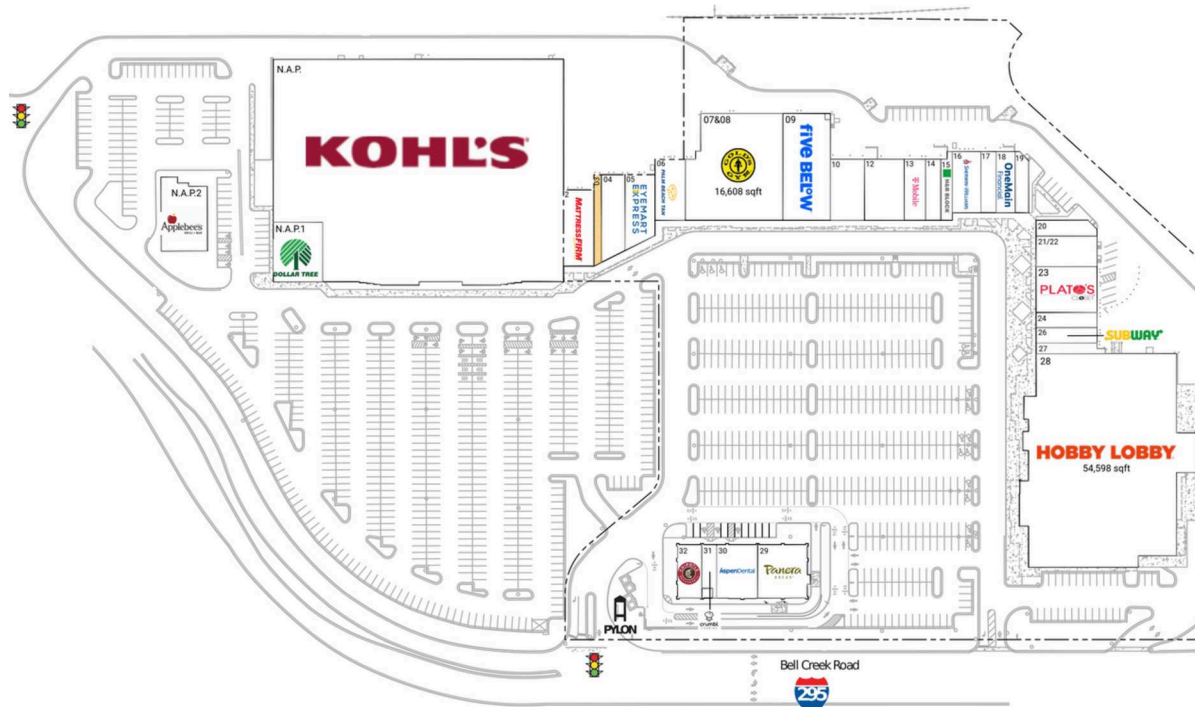

Hanover Square

Richmond, VA

37.6058, -77.3541
7324 Bell Creek Road | Mechanicsville, VA 23111

1082

Available Space

03 1,140 SF

Current Retailers

N.A.P.	Kohl's	0 SF
N.A.P.1	Dollar Tree	0 SF
N.A.P.2	Applebee's	0 SF
2	Mattress Firm	4,000 SF
04	Bonchon	3,300 SF
05	Eyemart Express	3,551 SF
06	Palm Beach Tan	3,200 SF
07&08	Gold's Gym	16,608 SF
09	Five Below	8,720 SF
10	HoneyBaked Ham	3,250 SF
12	Gus's Italian Restaurant	4,160 SF
13	T-Mobile	2,240 SF
14	GNC	1,600 SF
15	H&R Block	1,600 SF
16	Sherwin-Williams	3,000 SF
17	Top Nail	1,600 SF
18	OneMain Financial	2,000 SF
19	Mr Fix Cell Phone & Computer	984 SF
20	Tobacco Zone	1,600 SF
21/22	AR Workshop	3,200 SF
23	Plato's Closet	4,800 SF
24	Fuji Asian Cuisine	1,600 SF
26	Subway	1,600 SF
27	King's Barbershop	1,200 SF
28	Hobby Lobby	54,598 SF
29	Panera Bread	4,565 SF
30	Aspen Dental	3,768 SF
31	Crumbl Cookies	1,172 SF
32	Chipotle Mexican Grill	2,228 SF