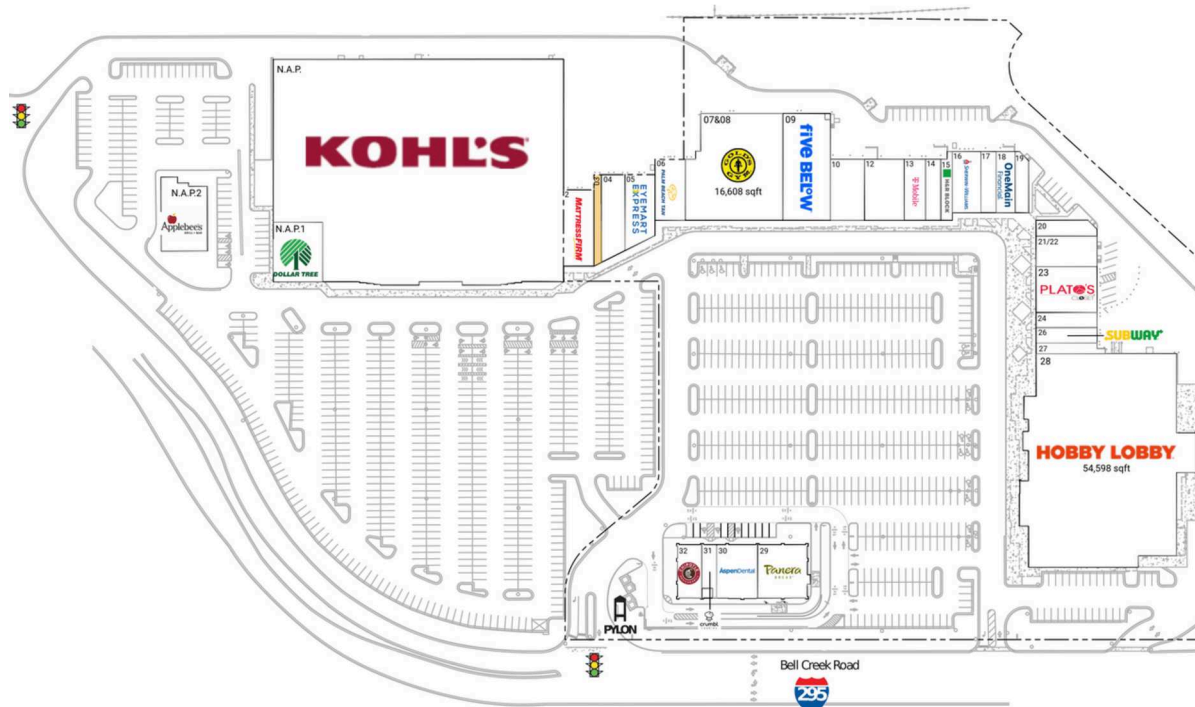

Hanover Square

Richmond, VA

37.6058, -77.3541
7324 Bell Creek Road | Mechanicsville, VA 23111

1082

Available Space

03 1,140 SF

Current Retailers

N.A.P.	Kohl's	0 SF
N.A.P.1	Dollar Tree	0 SF
N.A.P.2	Applebee's	0 SF
2	Mattress Firm	4,000 SF
04	Bonchon	3,300 SF
05	Eyemart Express	3,551 SF
06	Palm Beach Tan	3,200 SF
07&08	Gold's Gym	16,608 SF
09	Five Below	8,720 SF
10	HoneyBaked Ham	3,250 SF
12	Gus's Italian Restaurant	4,160 SF
13	T-Mobile	2,240 SF
14	GNC	1,600 SF
15	H&R Block	1,600 SF
16	Sherwin-Williams	3,000 SF
17	Top Nail	1,600 SF
18	OneMain Financial	2,000 SF
19	Mr Fix Cell Phone & Computer	984 SF
20	Tobacco Zone	1,600 SF
21/22	AR Workshop	3,200 SF
23	Plato's Closet	4,800 SF
24	Fuji Asian Cuisine	1,600 SF
26	Subway	1,600 SF
27	King's Barbershop	1,200 SF
28	Hobby Lobby	54,598 SF
29	Panera Bread	4,565 SF
30	Aspen Dental	3,768 SF
31	Crumbl Cookies	1,172 SF
32	Chipotle Mexican Grill	2,228 SF