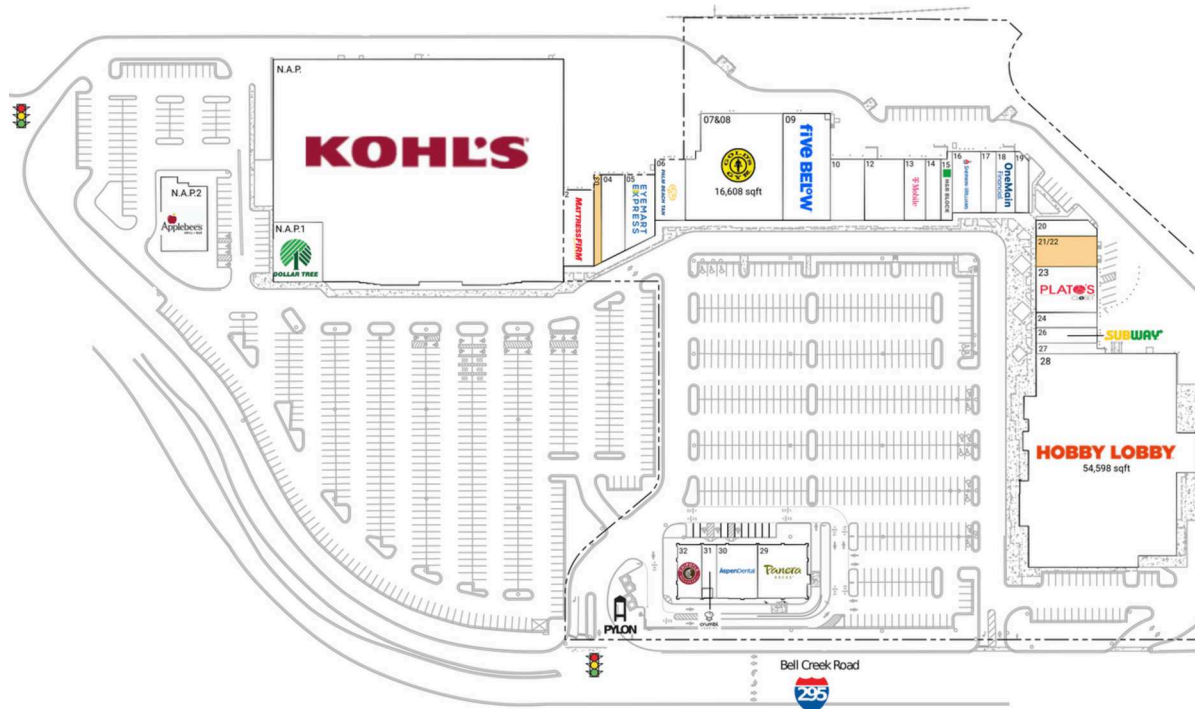

Hanover Square

Richmond, VA

37.6058, -77.3541
7324 Bell Creek Road | Mechanicsville, VA 23111

Available Space

03	1,140 SF
21/22	3,200 SF

Current Retailers

N.A.P.	Kohl's	0 SF
N.A.P.1	Dollar Tree	0 SF
N.A.P.2	Applebee's	0 SF
2	Mattress Firm	4,000 SF
04	Bonchon	3,300 SF
05	Eyemart Express	3,551 SF
06	Palm Beach Tan	3,200 SF
07&08	Gold's Gym	16,608 SF
09	Five Below	8,720 SF
10	HoneyBaked Ham	3,250 SF
12	Gus's Italian Restaurant	4,160 SF
13	T-Mobile	2,240 SF
14	GNC	1,600 SF
15	H&R Block	1,600 SF
16	Sherwin-Williams	3,000 SF
17	Top Nail	1,600 SF
18	OneMain Financial	2,000 SF
19	Mr Fix Cell Phone & Computer	984 SF
20	Tobacco Zone	1,600 SF
23	Plato's Closet	4,800 SF
24	Fuji Asian Cuisine	1,600 SF
26	Subway	1,600 SF
27	King's Barbershop	1,200 SF
28	Hobby Lobby	54,598 SF
29	Panera Bread	4,565 SF
30	Aspen Dental	3,768 SF
31	Crumbl Cookies	1,172 SF
32	Chipotle Mexican Grill	2,228 SF