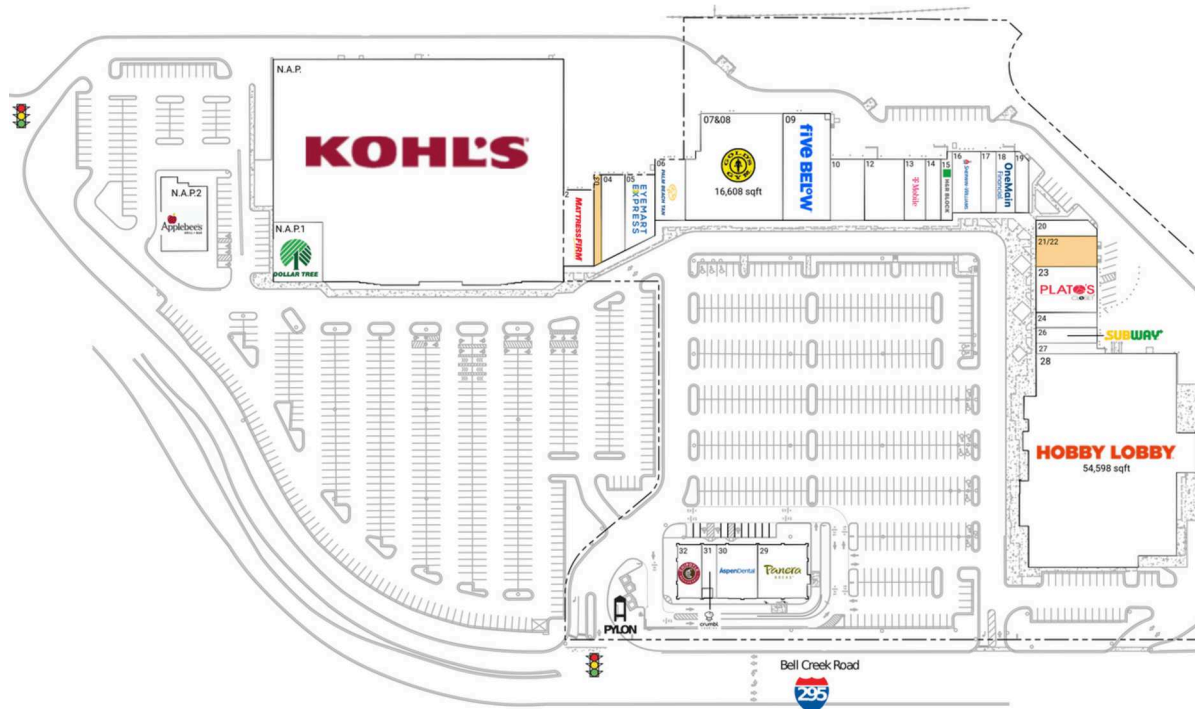

# Hanover Square

Richmond, VA

37.6058, -77.3541  
7324 Bell Creek Road | Mechanicsville, VA 23111

## Available Space

03	1,140 SF
21/22	3,200 SF

## Current Retailers

N.A.P.	Kohl's	0 SF
N.A.P.1	Dollar Tree	0 SF
N.A.P.2	Applebee's	0 SF
2	Mattress Firm	4,000 SF
04	Bonchon	3,300 SF
05	Eyemart Express	3,551 SF
06	Palm Beach Tan	3,200 SF
07&08	Gold's Gym	16,608 SF
09	Five Below	8,720 SF
10	HoneyBaked Ham	3,250 SF
12	Gus's Italian Restaurant	4,160 SF
13	T-Mobile	2,240 SF
14	GNC	1,600 SF
15	H&R Block	1,600 SF
16	Sherwin-Williams	3,000 SF
17	Top Nail	1,600 SF
18	OneMain Financial	2,000 SF
19	Mr Fix Cell Phone & Computer	984 SF
20	Tobacco Zone	1,600 SF
23	Plato's Closet	4,800 SF
24	Fuji Asian Cuisine	1,600 SF
26	Subway	1,600 SF
27	King's Barbershop	1,200 SF
28	Hobby Lobby	54,598 SF
29	Panera Bread	4,565 SF
30	Aspen Dental	3,768 SF
31	Crumbl Cookies	1,172 SF
32	Chipotle Mexican Grill	2,228 SF