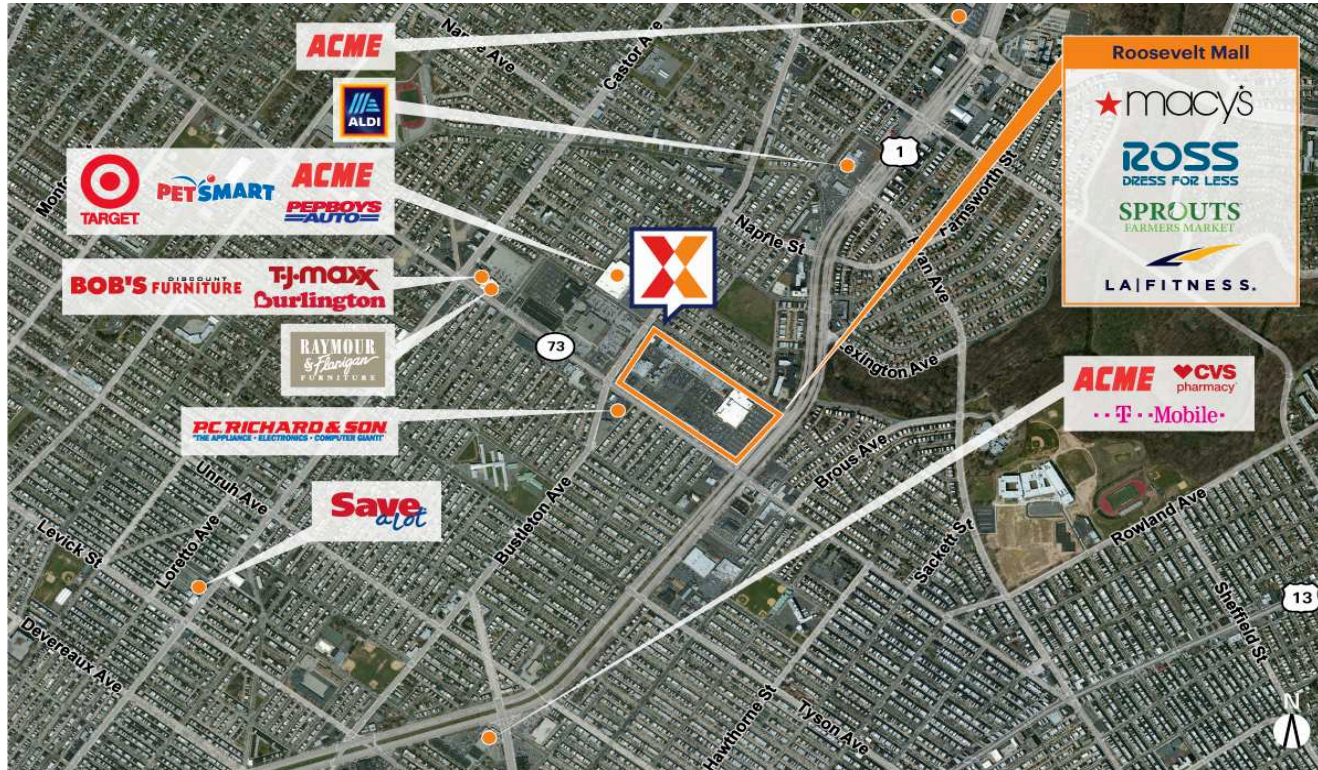

Roosevelt Mall

Philadelphia-Camden-Wilmington, PA-NJ-DE-MD

40.0474, -75.0572

2329 Cottman Avenue | Philadelphia, PA 19149

Center Size: 588,789 SF

Demographics	1 Mile	3 Mile	5 Mile
	55,171	329,630	645,376
	18,360	119,832	238,922
	\$63,174	\$66,447	\$70,435

Commercial space strategically located in a retail hub of 2MM SF in Northeast Philadelphia on Roosevelt Blvd (U.S. Route 1) and west of I-95

Highly visible retail center from 76,000+ VPD on Roosevelt Blvd, 25,000+ VPD on Cottman Ave and 19,000+ VPD on Bustleton Ave

Surrounded by dense population of 329,000+ people within 119,000+ households in 3 miles

Open-air center anchored by 313,000 SF Macy's and top national brands including Ross Dress for Less, LA Fitness and Chipotle drawing an estimated 17,100+ visits/day and over 6.2M annual visits (based on Creditell)