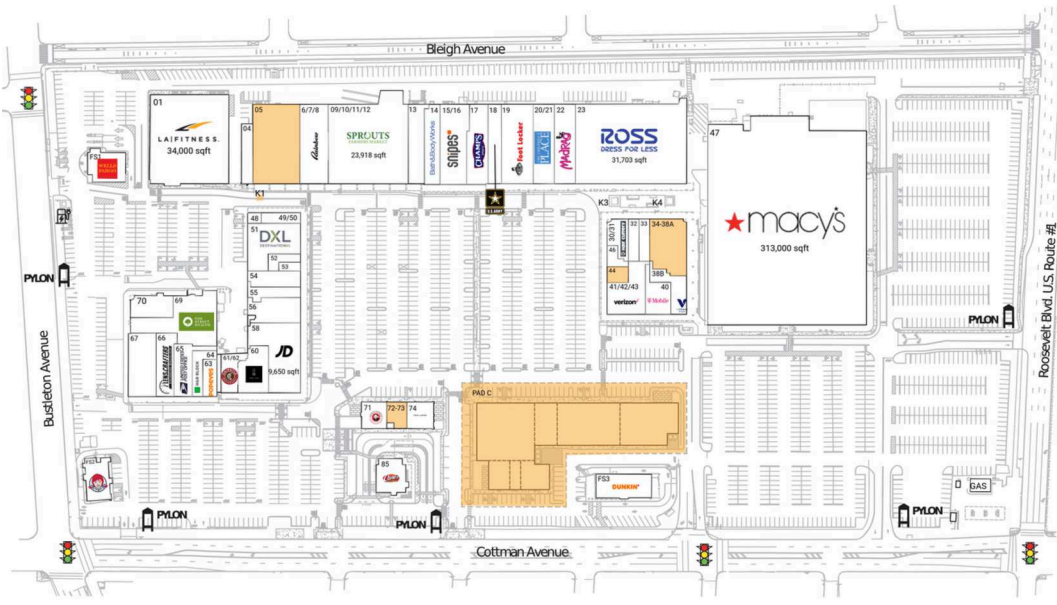

Roosevelt Mall

Philadelphia-Camden-Wilmington, PA-NJ-DE-MD

40.0474, -75.0572
2329 Cottman Avenue | Philadelphia, PA 19149

Available Space

K1	144 SF
PAD C	0 SF
05	7,970 SF
34-38A	7,022 SF
44	1,200 SF
72-73	1,759 SF

Current Retailers

FS1	Wells Fargo	3,500 SF	46	Way Out	1,066 SF
FS2	Wendy's	3,271 SF	47	Macy's	313,000 SF
FS3	Dunkin'	4,620 SF	48	Rita's Italian Ice	500 SF
GAS	Philly Gas	975 SF	49/50	Claire's	1,500 SF
K3	District Gyro	144 SF	51	Destination XL	7,116 SF
K4	Key Hut	144 SF	52	Rotation	1,200 SF
01	LA Fitness	34,000 SF	53	Ben's Jewelers	600 SF
04	Yes Dental	2,373 SF	54	Wonder	3,000 SF
6/7/8	Rainbow	8,000 SF	55	UR Beautiful	2,150 SF
09/10/11/12	Sprouts Farmers Market	23,918 SF	56	2nd Street	4,500 SF
13	Easy Pickins	4,692 SF	58	JD Sports	9,650 SF
14	Bath & Body Works	4,503 SF	60	Jiang Nan	4,600 SF
15/16	Snipes	7,374 SF	61/62	Chipotle Mexican Grill	2,580 SF
17	Champs	5,750 SF	63	Popeyes	1,820 SF
18	U.S. Army	3,750 SF	64	H&R Block	2,147 SF
19	Foot Locker	8,973 SF	65	United States Post Office	3,500 SF
20/21	The Children's Place	6,000 SF	66	LensCrafters	4,240 SF
22	Madrag	6,000 SF	67	K Pot Korean BBQ & Hot Pot	6,596 SF
23	Ross Dress for Less	31,703 SF	69	Oak Street Health	10,870 SF
30/31	Hair Cuttery	2,550 SF	70	Cottman Nails Bar & Eyelash	3,296 SF
32	Lavish Nails	1,550 SF	71	Panda Express	2,400 SF
33	Edible Arrangements	1,550 SF	74	Tous Les Jours	2,500 SF
38B	The Vitamin Shoppe	3,156 SF	85	Raising Cane's	3,026 SF
40	T-Mobile	3,184 SF			
41/42/43	Verizon Wireless	5,610 SF			

1001