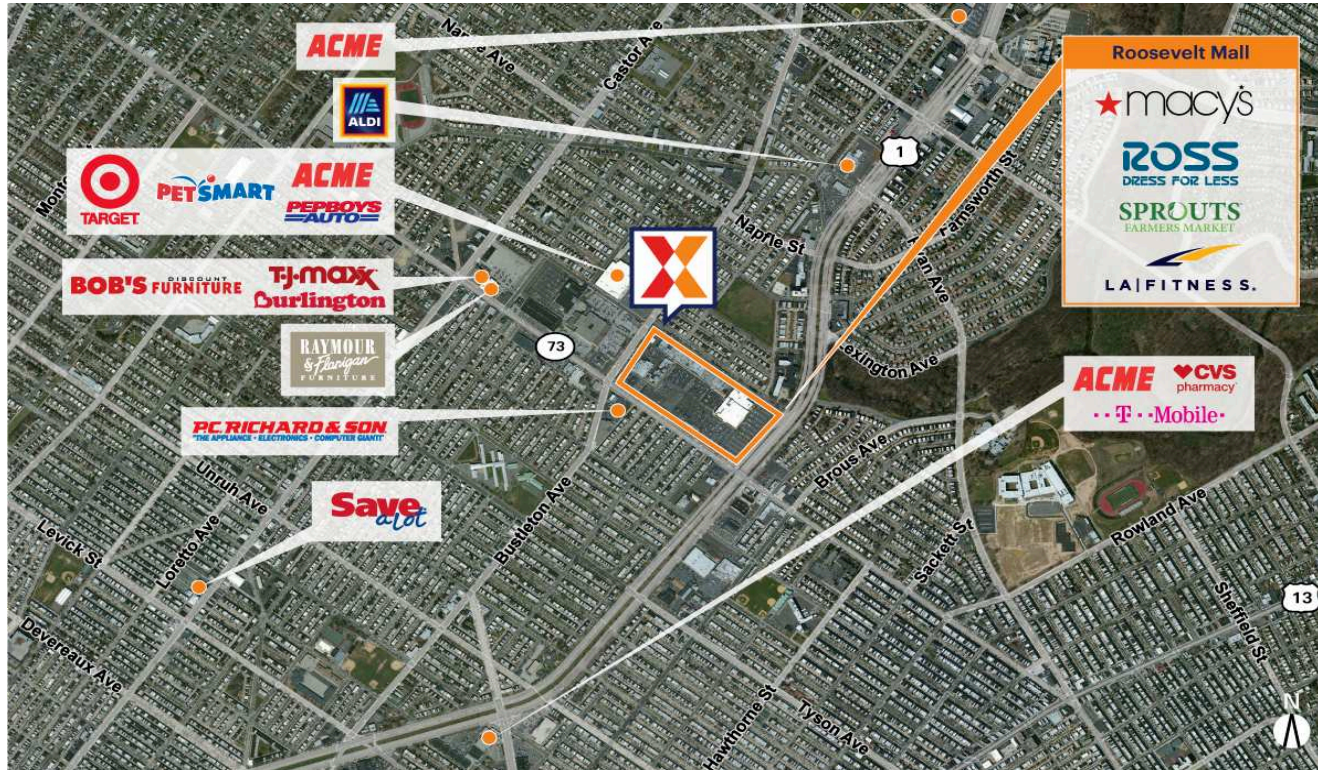

Roosevelt Mall

Philadelphia-Camden-Wilmington, PA-NJ-DE-MD

40.0474, -75.0572

2329 Cottman Avenue | Philadelphia, PA 19149

Center Size: 581,405 SF

Demographics	1 Mile	3 Mile	5 Mile
	55,171	329,630	645,376
	18,360	119,832	238,922
	\$63,174	\$66,447	\$70,435

Commercial space strategically located in a retail hub of 2MM SF in Northeast Philadelphia on Roosevelt Blvd (U.S. Route 1) and west of I-95

Highly visible retail center from 76,000+ VPD on Roosevelt Blvd, 25,000+ VPD on Cottman Ave and 19,000+ VPD on Bustleton Ave

Surrounded by dense population of 329,000+ people within 119,000+ households in 3 miles

Open-air center anchored by 313,000 SF Macy's and top national brands including Ross Dress for Less, LA Fitness and Chipotle drawing an estimated 17,100+ visits/day and over 6.2M annual visits (based on Creditell)