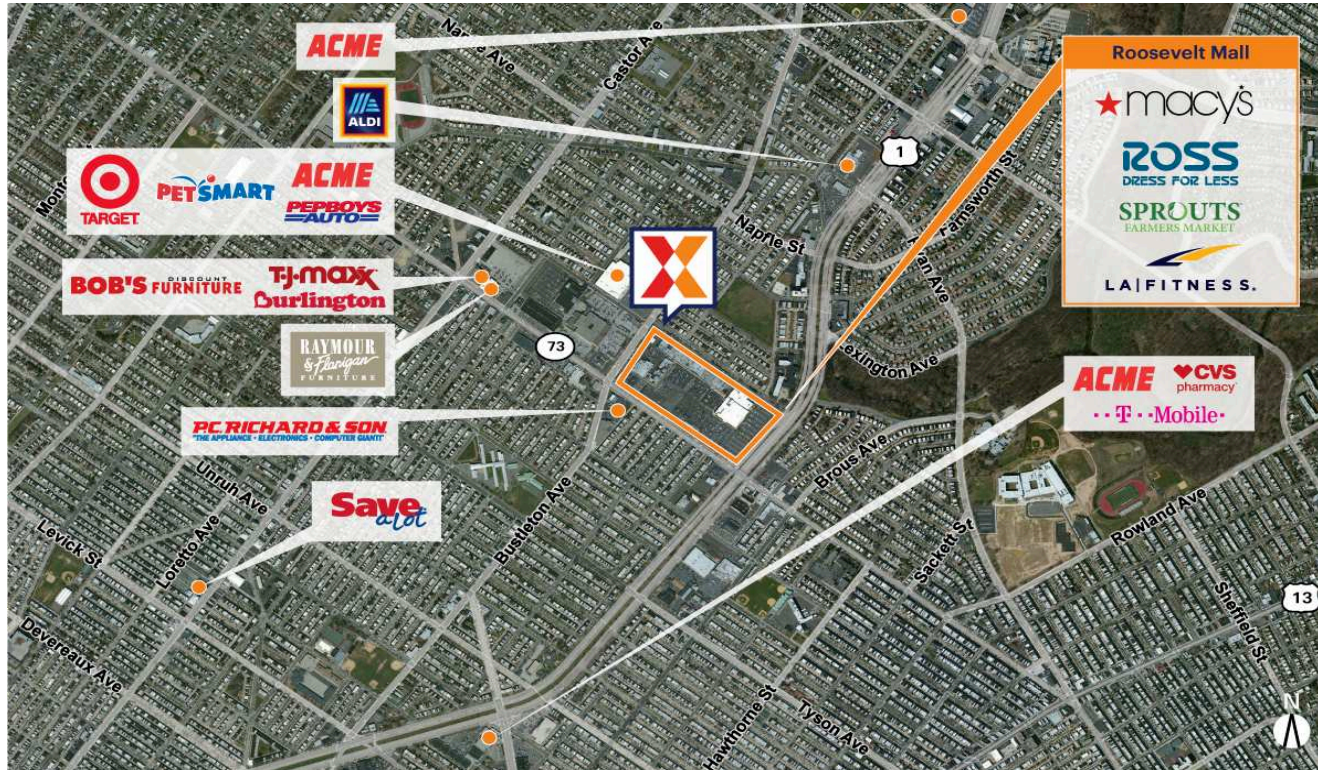

Roosevelt Mall

Philadelphia-Camden-Wilmington, PA-NJ-DE-MD

40.0474, -75.0572
2329 Cottman Avenue | Philadelphia, PA 19149

Center Size: 588,789 SF

Demographics	1 Mile	3 Mile	5 Mile
	55,171	329,630	645,376
	18,360	119,832	238,922
	\$63,174	\$66,447	\$70,435

Commercial space strategically located in a retail hub of 2MM SF in Northeast Philadelphia on Roosevelt Blvd (U.S. Route 1) and west of I-95

Highly visible retail center from 76,000+ VPD on Roosevelt Blvd, 25,000+ VPD on Cottman Ave and 19,000+ VPD on Bustleton Ave

Surrounded by dense population of 329,000+ people within 119,000+ households in 3 miles

Open-air center anchored by 313,000 SF Macy's and top national brands including Ross Dress for Less, LA Fitness and Chipotle drawing an estimated 17,100+ visits/day and over 6.2M annual visits (based on Creditell)