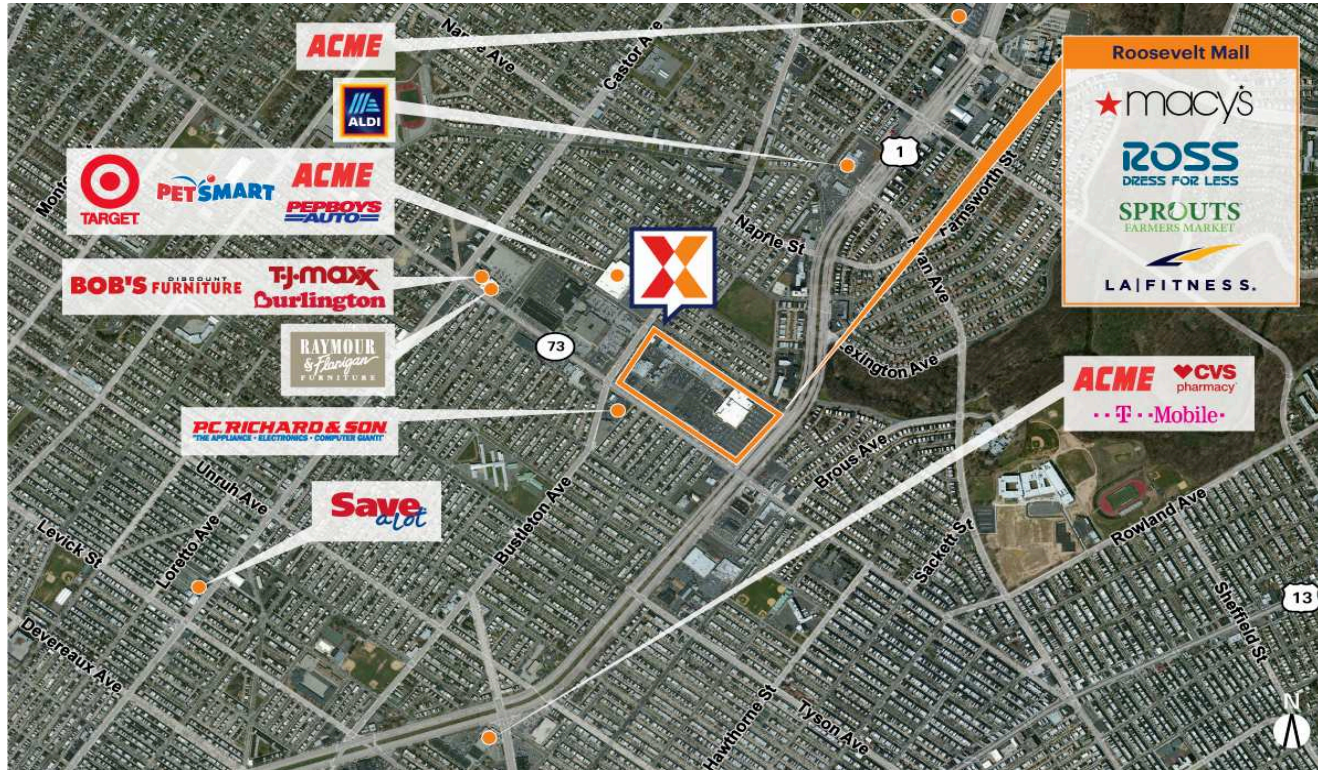

# Roosevelt Mall

Philadelphia-Camden-Wilmington, PA-NJ-DE-MD

40.0474, -75.0572  
2329 Cottman Avenue | Philadelphia, PA 19149

**Center Size:** 588,789 SF

Demographics	1 Mile	3 Mile	5 Mile
	55,171	329,630	645,376
	18,360	119,832	238,922
	\$63,174	\$66,447	\$70,435

Commercial space strategically located in a retail hub of 2MM SF in Northeast Philadelphia on Roosevelt Blvd (U.S. Route 1) and west of I-95

Highly visible retail center from 76,000+ VPD on Roosevelt Blvd, 25,000+ VPD on Cottman Ave and 19,000+ VPD on Bustleton Ave

Surrounded by dense population of 329,000+ people within 119,000+ households in 3 miles

Open-air center anchored by 313,000 SF Macy's and top national brands including Ross Dress for Less, LA Fitness and Chipotle drawing an estimated 17,100+ visits/day and over 6.2M annual visits (based on Creditell)