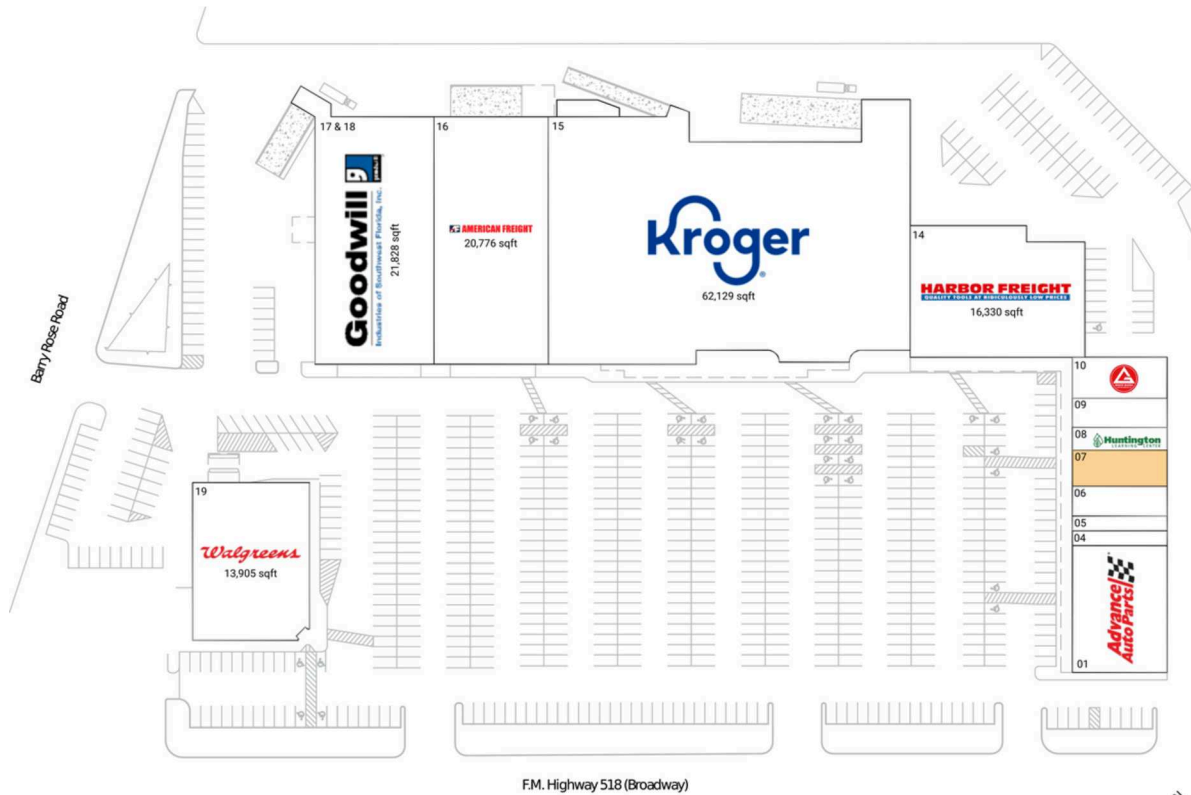

Pearland Plaza

Houston-The Woodlands-Sugar Land, TX

29.5592, -95.2716
3205-3287 East Broadway | Pearland, TX 77581

Available Space

07 2,400 SF

Current Retailers

01	Advance Auto Parts	8,736 SF
04	Hollywood Hair	1,000 SF
05	Custom Nails	1,007 SF
06	D&A Coins & Jewelry	2,000 SF
08	Huntington Learning Center	1,600 SF
09	R&M	2,000 SF
10	Gracie Barra	2,780 SF
14	Harbor Freight	16,330 SF
15	Kroger	62,129 SF
16	American Freight Furniture	20,776 SF
17 & 18	Goodwill	21,828 SF
19	Walgreens	13,905 SF