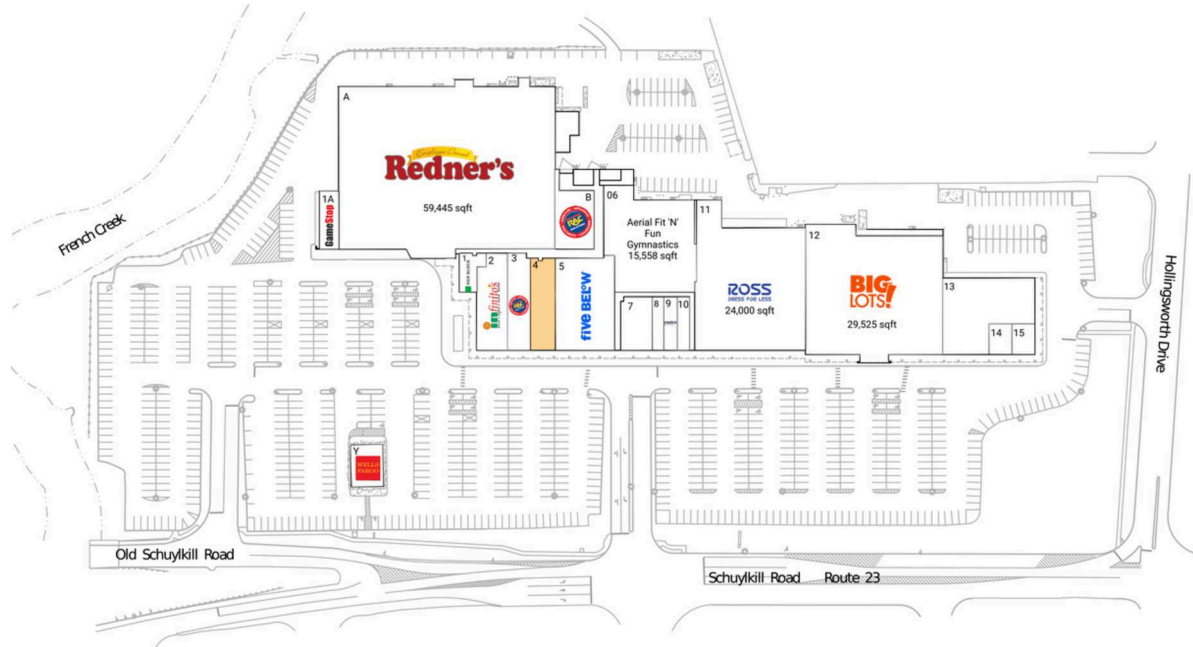

# Shoppes at Valley Forge

Philadelphia-Camden-Wilmington, PA-NJ-DE-MD

40.1358, -75.5439  
260 Schuylkill Road | Phoenixville, PA 19460

## Available Space

4 3,967 SF

## Current Retailers

A	Redner's Warehouse Market	59,445 SF
B	Rent-A-Center	3,927 SF
Y	Wells Fargo	2,000 SF
1	H&R Block	1,391 SF
1A	GameStop	1,900 SF
2	Infinito's Pizza, Pasta & Salad Buffet	4,866 SF
3	Rent-A-Center	3,781 SF
5	Five Below	9,267 SF
06	Aerial Fit 'N' Fun Gymnastics	15,558 SF
7	Pilão Brazilian Eatery	2,880 SF
8	Pro Vu Nail Salon	1,050 SF
9	Metro By T-Mobile	1,191 SF
10	Pilão Brazilian Eatery	1,191 SF
11	Ross Dress For Less	24,000 SF
12	Big Lots	29,525 SF
13	Creamery Tire	9,493 SF
14	Rosie's Full Beauty Salon & Spa	1,200 SF
15	King Chef Chinese Restaurant	1,200 SF