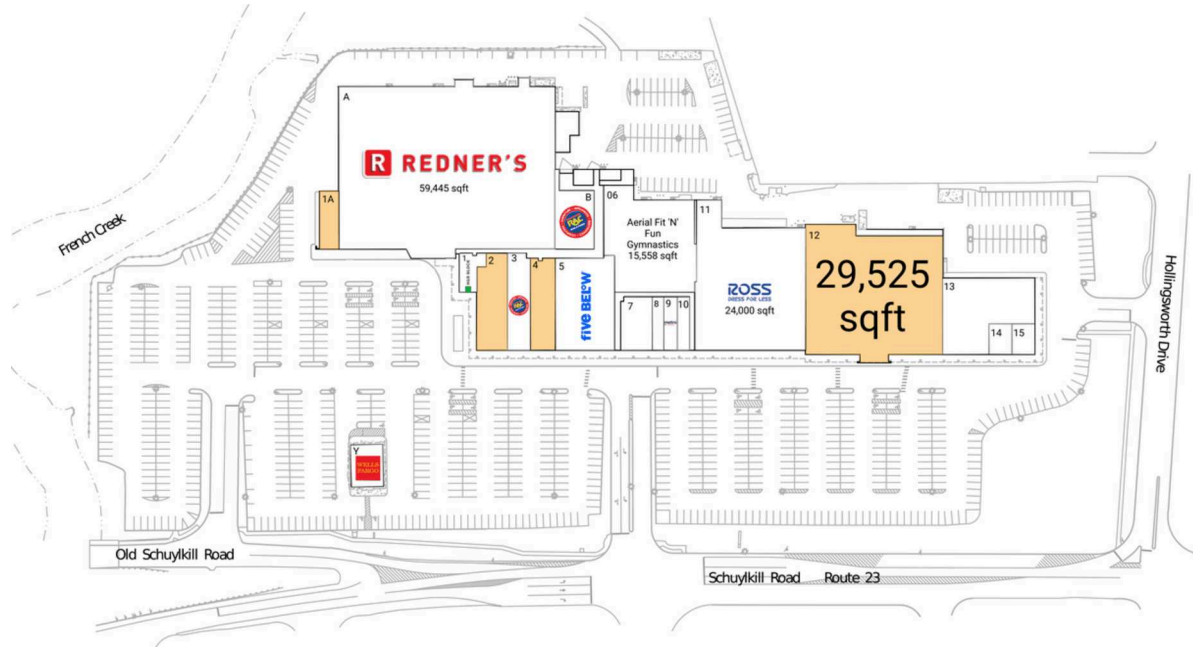

# Shoppes at Valley Forge

Philadelphia-Camden-Wilmington, PA-NJ-DE-MD

40.1358, -75.5439  
260 Schuylkill Road | Phoenixville, PA 19460

## Available Space

1A	1,900 SF
2	4,866 SF
4	3,967 SF
12	29,525 SF

## Current Retailers

A	Redner's Warehouse Market	59,445 SF
B	Rent-A-Center	3,927 SF
Y	Wells Fargo	2,000 SF
1	H&R Block	1,391 SF
3	Rent-A-Center	3,781 SF
5	Five Below	9,267 SF
06	Aerial Fit 'N' Fun Gymnastics	15,558 SF
7	Pilão Brazilian Eatery	2,880 SF
8	Pro Vu Nail Salon	1,050 SF
9	Metro By T-Mobile	1,191 SF
10	Pilão Brazilian Eatery	1,191 SF
11	Ross Dress For Less	24,000 SF
13	Creamery Tire	9,493 SF
14	Rosie's Full Beauty Salon & Spa	1,200 SF
15	King Chef Chinese Restaurant	1,200 SF