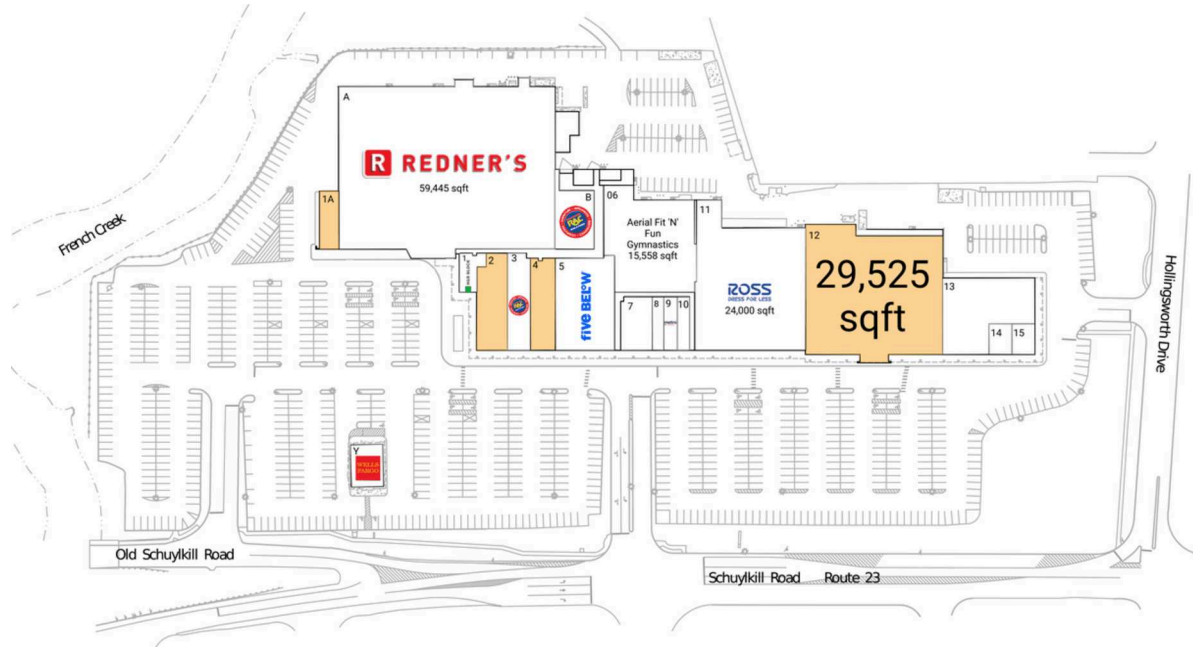

Shoppes at Valley Forge

Philadelphia-Camden-Wilmington, PA-NJ-DE-MD

40.1358, -75.5439
260 Schuylkill Road | Phoenixville, PA 19460

Available Space

1A	1,900 SF
2	4,866 SF
4	3,967 SF
12	29,525 SF

Current Retailers

A	Redner's Warehouse Market	59,445 SF
B	Rent-A-Center	3,927 SF
Y	Wells Fargo	2,000 SF
1	H&R Block	1,391 SF
3	Rent-A-Center	3,781 SF
5	Five Below	9,267 SF
06	Aerial Fit 'N' Fun Gymnastics	15,558 SF
7	Pilão Brazilian Eatery	2,880 SF
8	Pro Vu Nail Salon	1,050 SF
9	Metro By T-Mobile	1,191 SF
10	Pilão Brazilian Eatery	1,191 SF
11	Ross Dress For Less	24,000 SF
13	Creamery Tire	9,493 SF
14	Rosie's Full Beauty Salon & Spa	1,200 SF
15	King Chef Chinese Restaurant	1,200 SF