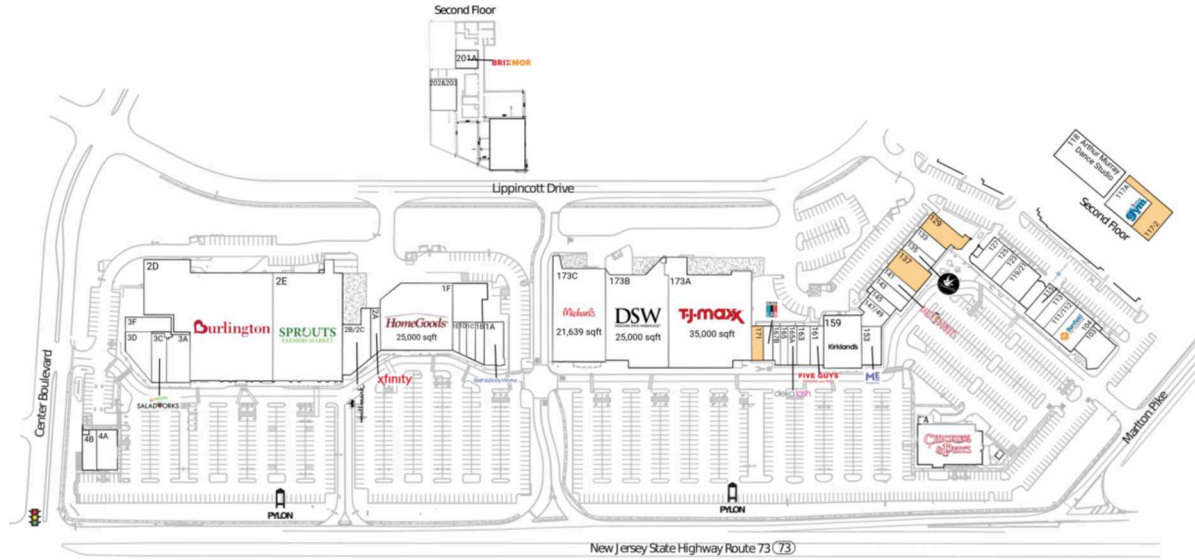

Marlton Crossing

Philadelphia-Camden-Wilmington, PA-NJ-DE-MD

39.8892, -74.9259
101 S. Route 73 | Marlton, NJ 08053

Available Space

117-2	5,272 SF
129	3,800 SF
137	4,084 SF
171	1,866 SF

Current Retailers

A	Chickie & Pete's	10,000 SF	118	Arthur Murray	10,000 SF
1A	Bath & Body Works	3,655 SF	119/21	Dance Studio	3,504 SF
1B	Closet & Storage Concepts	1,402 SF	123	Scruples Hair Salon	1,788 SF
1C	GNC	1,226 SF	125	Cameo Water Wear	1,788 SF
1D	Natural Boutique Spa	1,038 SF	127	BB. Q Chicken	1,788 SF
1E	Mrs. Shar's Famous Cookies	900 SF	133	Bliss Nails & Spa	2,001 SF
1F	HomeGoods	25,000 SF	135	Rey Bistro Bagel	2,500 SF
2A	Xfinity	2,010 SF	141	Cinnaholic	1,788 SF
2B/2C	Norman's Hallmark	6,290 SF	143	Duck Donuts	2,047 SF
2D	Burlington	50,752 SF	145	Osushi	2,047 SF
2E	Sprouts Farmers Market	32,723 SF	147/49	Joe's Peking Duck House	1,538 SF
3A	Police & Fire Credit Union	4,900 SF	153	Nothing Bundt Cakes	2,290 SF
3C	Saladworks	3,000 SF	159	Massage Envy	3,321 SF
3D	Hello Gorgeous	4,022 SF	161	Kirkland's	8,800 SF
3F	TTR Performance	2,850 SF	163	Five Guys	2,000 SF
4A	Sleep Number	2,500 SF	165	Pearle Vision	2,076 SF
4B	Carbon Health	2,500 SF	165A	Teriyaki Madness	1,530 SF
103	Pat's Family Restaurant	4,253 SF	167A	Deka Lash	1,527 SF
104	Banfield Pet Hospital	4,094 SF	167B	StretchLab	1,447 SF
111/112	Mayweather Boxing	2,003 SF	173A	Hello Sugar	1,285 SF
113	Rocket Fizz	2,024 SF	173B	T.J. Maxx	35,000 SF
115	Club Pilates	1,956 SF	173C	DSW	25,000 SF
117A	Little Gym	4,768 SF	201A	Michaels	21,639 SF
			202&203	Brixmor Leasing	489 SF
				Jazz Unlimited	11,568 SF
				Dance Studio	

4045